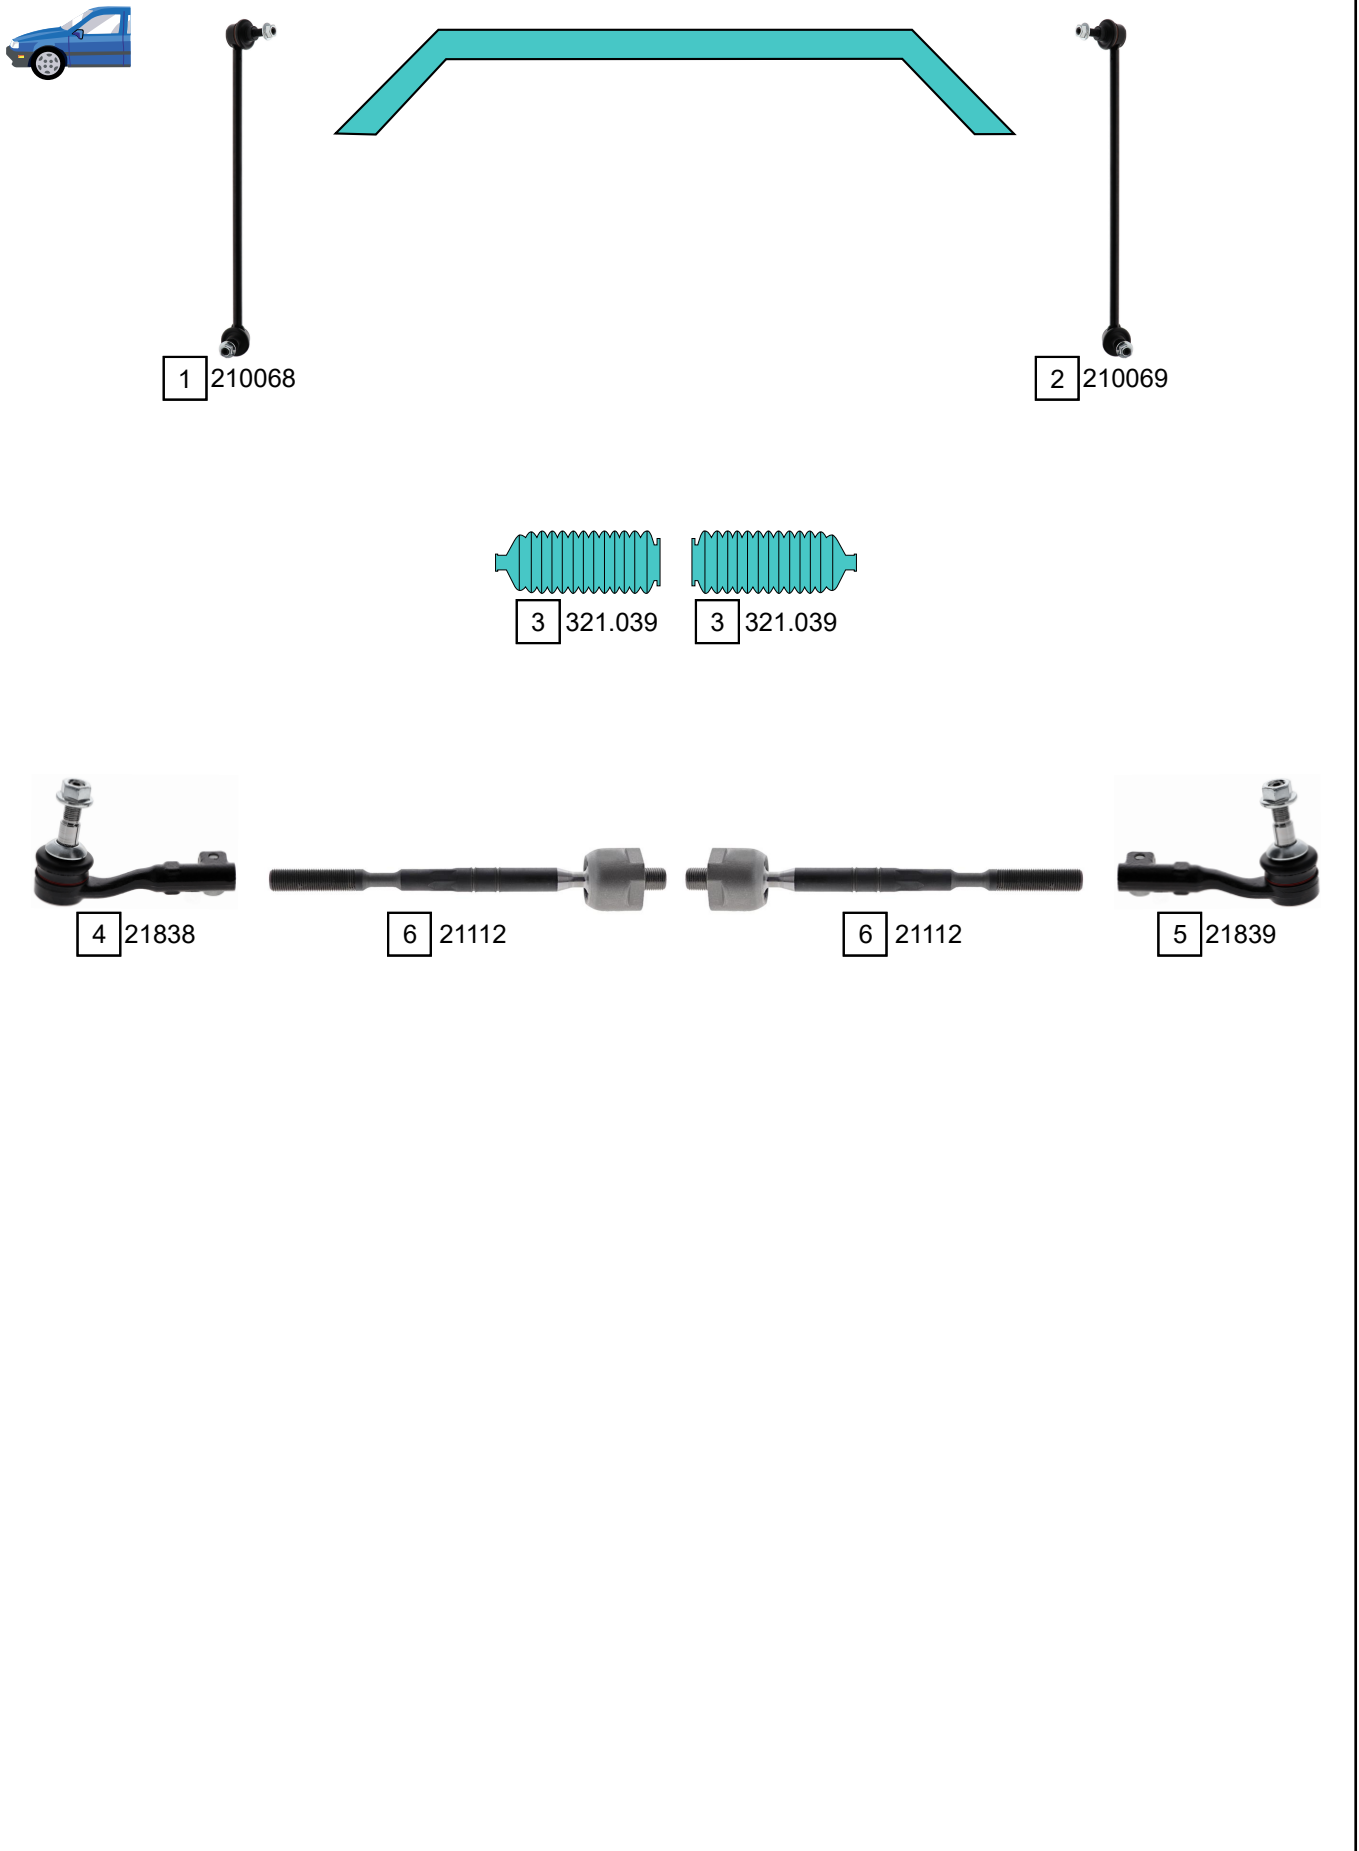

SUPRA (DB\_)

03/2019 ->

Ref.	Sidem Ref.	Description	OE-number	Measures	Ref.	Sidem Ref.	Description	OE-number	Measures
1	210068	stabiliser link left	48820 WAA01	L:392	4	21838	tie rod end left	45047 WAA01	c:16.2 th:FM16X1.5R
2	210069	stabiliser link right	48820 WAA02	L:392	5	21839	tie rod end right	45046 WAA01	c:16.2 th:FM16X1.5R
3	321.039	steering rack gaiter	45535 WAA01	D:59 d:16 L:196	6	21112	axial joint	Part of	th:MM16X1.5R L:255