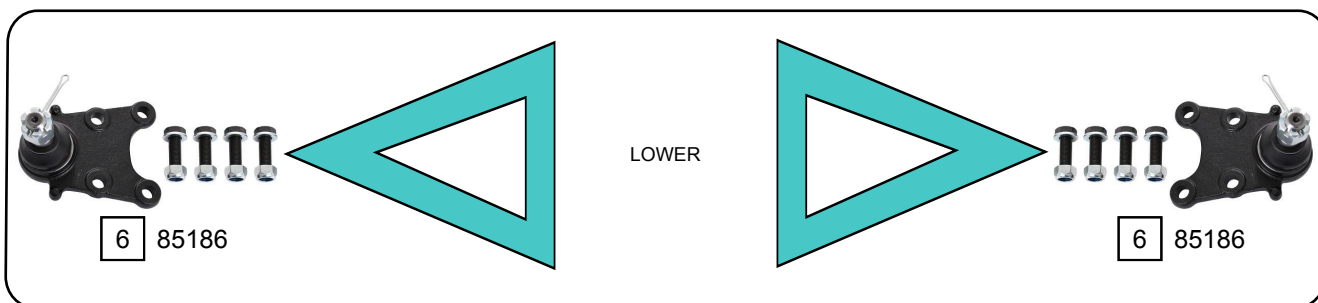

FRONTERA (U92)  
MONTEREY (M92)

03/1992 - 10/1998  
09/1991 - 07/1998

Ref.	Sidem Ref.	Description	OE-number	Measures	Ref.	Sidem Ref.	Description	OE-number	Measures
1	85135	tie rod end	94 459 480	c:16 th:FM14x1.5R	5	85180	ball joint upper	94 459 453	c:17.4
2	9662	stabilizer link left	97 018 228	L:150	6	85186	ball joint lower	94 459 465	c:20.5
3	9663	stabilizer link right	97 018 227	L:150	7	85188	ball joint upper	94 374 424	c:17.6
4	85134	tie rod end	97 020 954	c:16 th:FM14X1.5L	8	85063	stabilizer link	97 018 125	L:204