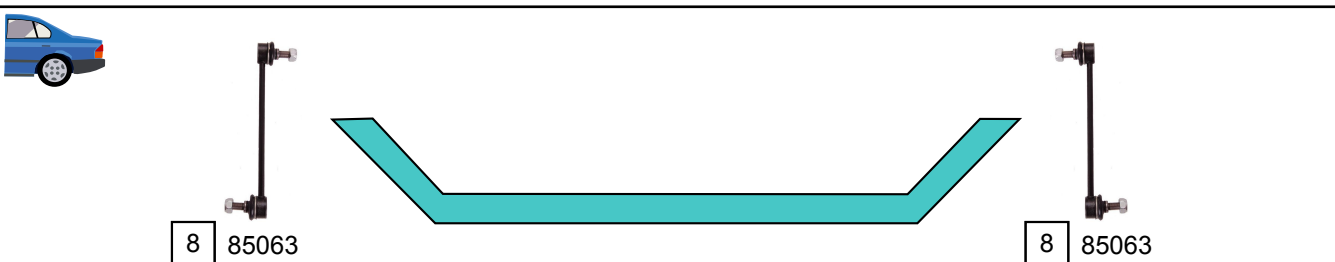

FRONTERA (U92)  
MONTEREY (M92)

03/1992 - 10/1998  
09/1991 - 07/1998

Ref.	Sidem Ref.	Description	OE-number	Measures	Ref.	Sidem Ref.	Description	OE-number	Measures
1	85135	tie rod end	94 459 480	c:16 th:FM14x1.5R	5	85180	ball joint upper	94 459 453	c:17.4
2	9662	stabilizer link left	97 018 228	L:150	6	85186	ball joint lower	94 459 465	c:20.5
3	9663	stabilizer link right	97 018 227	L:150	7	85188	ball joint upper	94 374 424	c:17.6
4	85134	tie rod end	97 020 954	c:16 th:FM14X1.5L	8	85063	stabilizer link	97 018 125	L:204