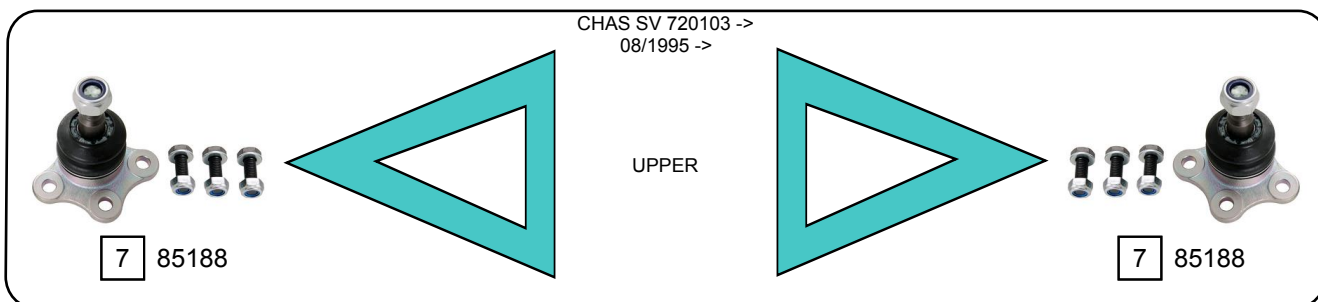

FRONTERA (U92)  
MONTEREY (M92)

03/1992 - 10/1998  
09/1991 - 07/1998

Ref.	Sidem Ref.	Description	OE-number	Measures	Ref.	Sidem Ref.	Description	OE-number	Measures
1	85135	tie rod end	94 459 480	c:16 th:FM14x1.5R	5	85180	ball joint upper	94 459 453	c:17.4
2	9662	stabilizer link left	97 018 228	L:150	6	85186	ball joint lower	94 459 465	c:20.5
3	9663	stabilizer link right	97 018 227	L:150	7	85188	ball joint upper	94 374 424	c:17.6
4	85134	tie rod end	97 020 954	c:16 th:FM14X1.5L	8	85063	stabilizer link	97 018 125	L:204