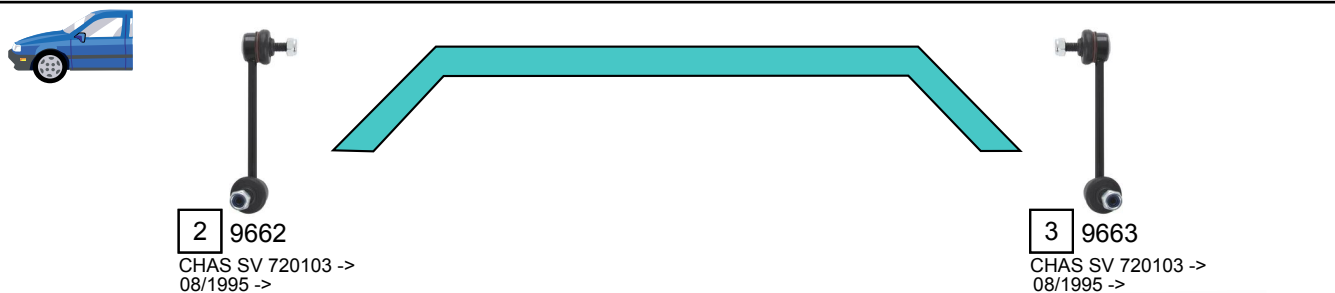

FRONTERA (U92)  
MONTEREY (M92)

03/1992 - 10/1998  
09/1991 - 07/1998

Ref.	Sidem Ref.	Description	OE-number	Measures	Ref.	Sidem Ref.	Description	OE-number	Measures
1	85135	tie rod end	94 459 480	c:16 th:FM14x1.5R	5	85180	ball joint upper	94 459 453	c:17.4
2	9662	stabilizer link left	97 018 228	L:150	6	85186	ball joint lower	94 459 465	c:20.5
3	9663	stabilizer link right	97 018 227	L:150	7	85188	ball joint upper	94 374 424	c:17.6
4	85134	tie rod end	97 020 954	c:16 th:FM14X1.5L	8	85063	stabilizer link	97 018 125	L:204