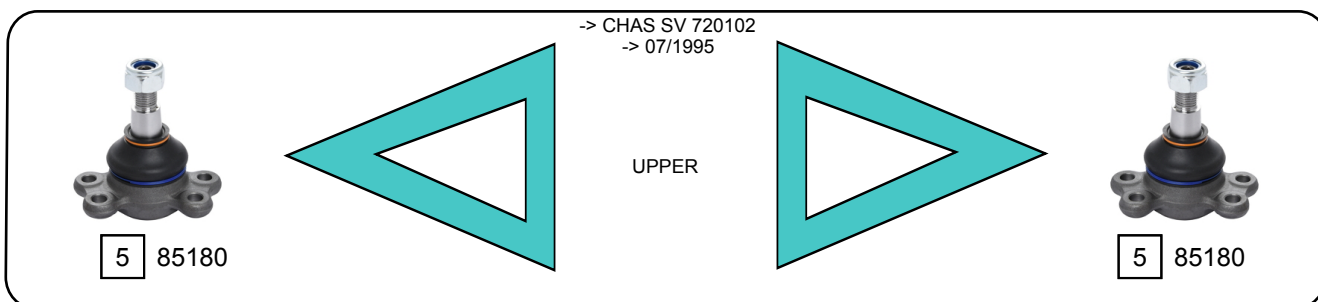

FRONTERA (U92)  
MONTEREY (M92)

03/1992 - 10/1998  
09/1991 - 07/1998

Ref.	Sidem Ref.	Description	OE-number	Measures	Ref.	Sidem Ref.	Description	OE-number	Measures
1	85135	tie rod end	94 459 480	c:16 th:FM14x1.5R	5	85180	ball joint upper	94 459 453	c:17.4
2	9662	stabilizer link left	97 018 228	L:150	6	85186	ball joint lower	94 459 465	c:20.5
3	9663	stabilizer link right	97 018 227	L:150	7	85188	ball joint upper	94 374 424	c:17.6
4	85134	tie rod end	97 020 954	c:16 th:FM14X1.5L	8	85063	stabilizer link	97 018 125	L:204