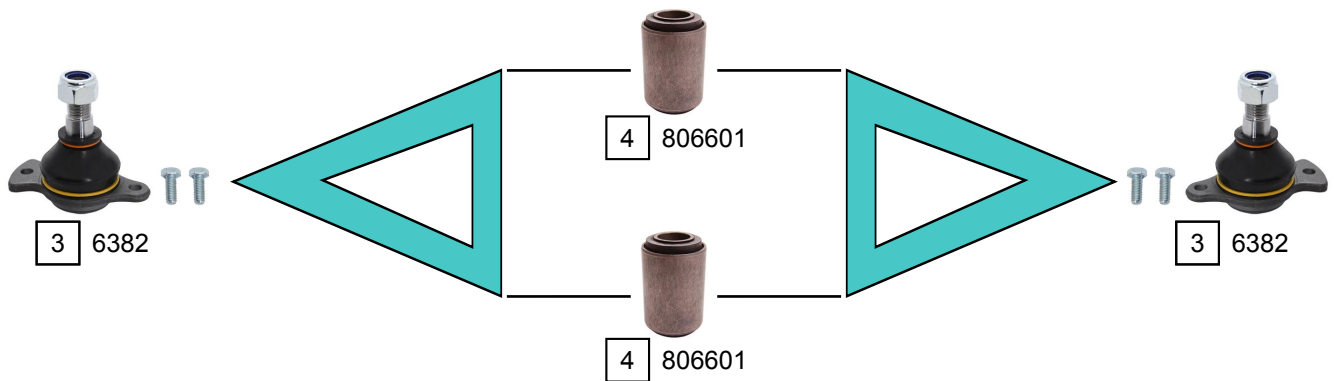

ARENA (A97)

01/1997 - 08/2001

Ref.	Sidem Ref.	Description	OE-number	Measures	Ref.	Sidem Ref.	Description	OE-number	Measures
1	7736	tie rod end	9 111 661	c:12.5 th:MM14x1.5R	3	6382	ball joint lower	9 111 641	c:17.8
2	53434 A	axial joint	Part of	th:MM12X1R L:300	4	806601	silentblock for TCA	9 111 363	di:18 do:36.1