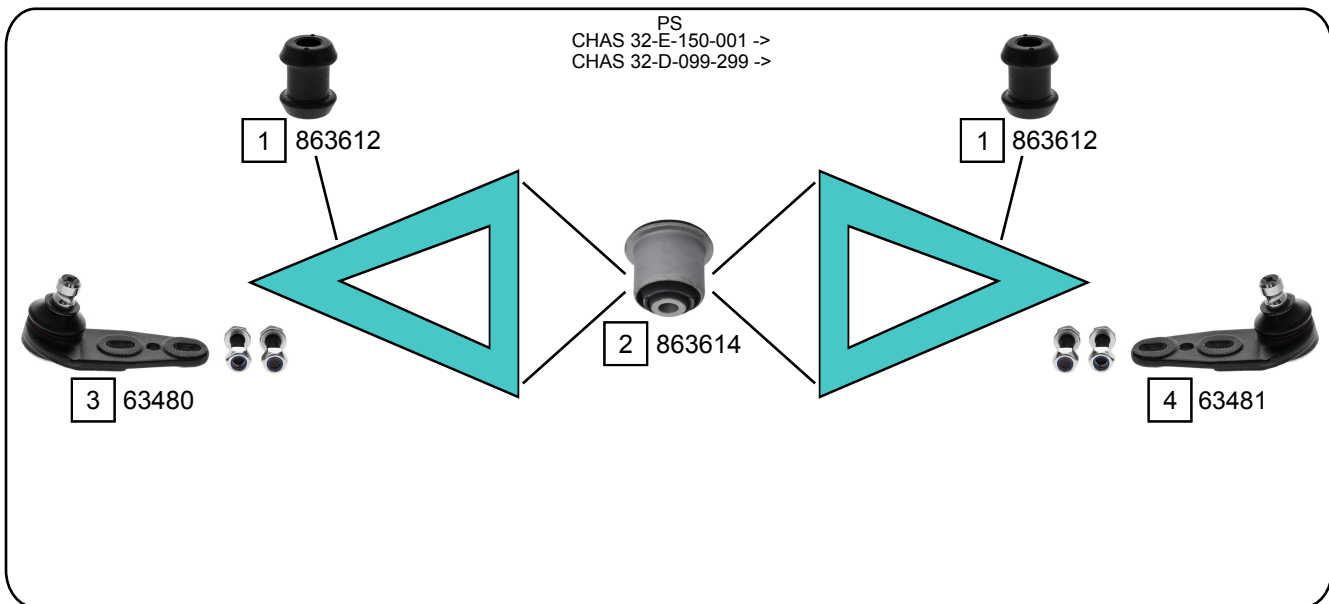

PASSAT II (32B)  
PASSAT II VARIANT (32B)

08/1980 - 07/1990

Ref.	Sidem Ref.	Description	OE-number	Measures	Ref.	Sidem Ref.	Description	OE-number	Measures
1	863612	silentblock for TCA	857 407 474	di:12.2 do:21.6	3	63480	ball joint lower left	855 407 365 B	c:17
2	863614	silentblock for TCA	8A0 407 181	di:10.1 do:37.1	4	63481	ball joint lower right	855 407 366 B	c:17