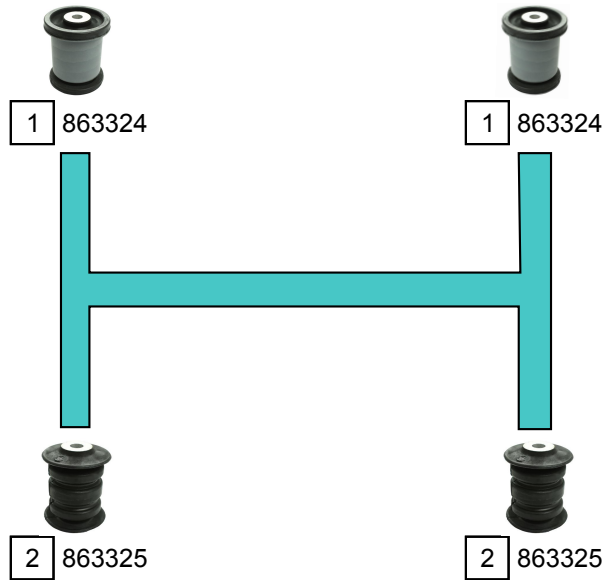

AMAROK

09/2010 ->

Ref.	Sidem Ref.	Description	OE-number	Measures	Ref.	Sidem Ref.	Description	OE-number	Measures
1	863324	spring bush	2H0 511 413 B	di:12.2 do:61	2	863325	spring bush	2H0 511 414 A	di:12.1 do:52