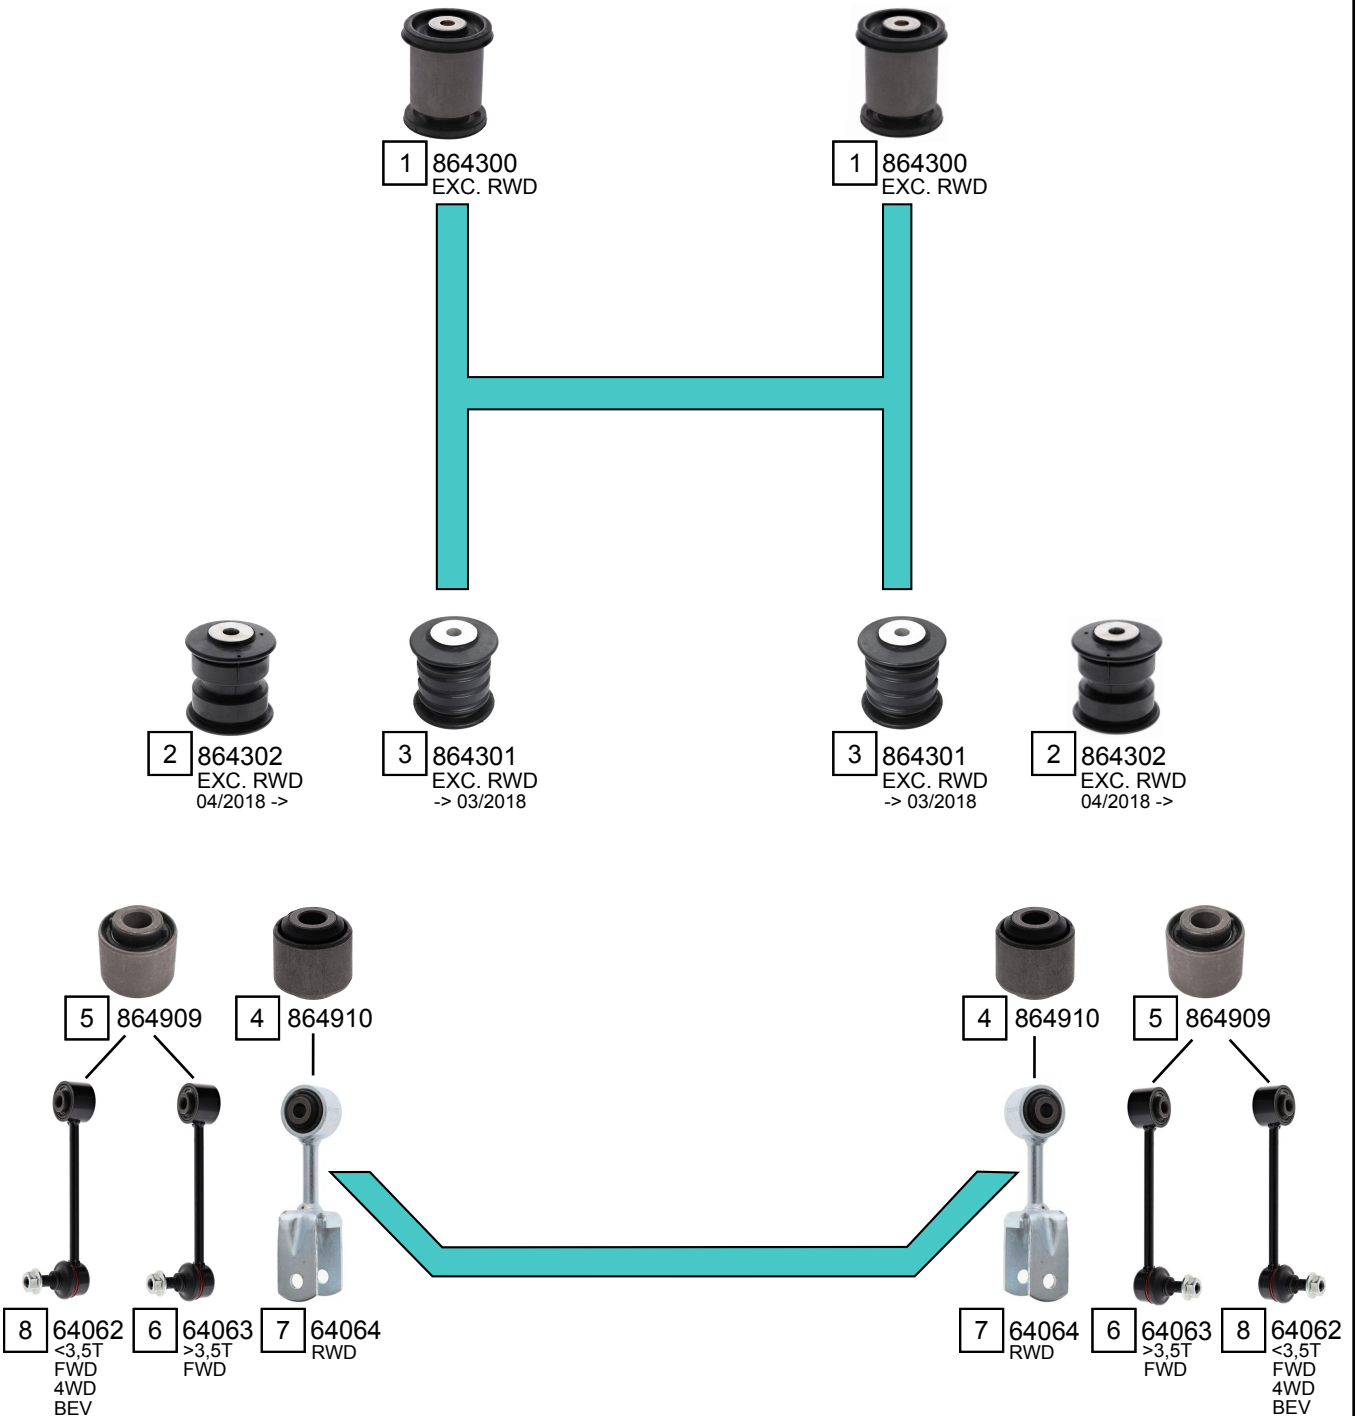

VOLKSWAGEN CRAFTER

CRAFTER (SY_,SX_,SZ_)
e-CRAFTER (SX_)

09/2016 ->
07/2018 ->

Ref.	Sidem Ref.	Description	OE-number	Measures	Ref.	Sidem Ref.	Description	OE-number	Measures
1	864300	spring bush	2N0 511 413	di:12.1 do:61	5	864909	stabilizer mounting	Part of	di:12.2
2	864302	spring bush	2N0 511 414 A	di:12.2 do:62	6	64063	stabilizer link	2N0 505 465 B	L:180
3	864301	spring bush	2N0 511 414	di:12.2 do:61	7	64064	stabilizer link	2N0 505 465 A	L:140
4	864910	stabilizer mounting	Part of	di:12.2	8	64062	stabilizer link	2N0 505 465	L:180