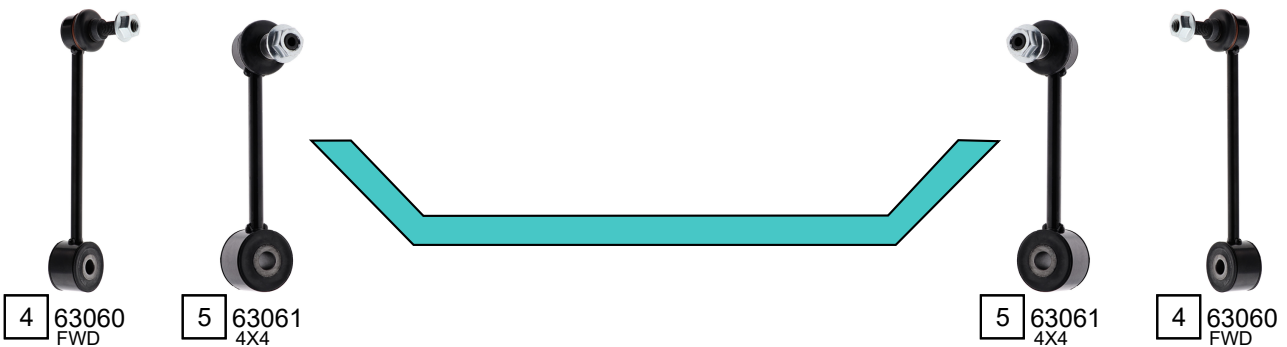

VOLKSWAGEN CADDY

CADDY V (SB_)

09/2020 ->

Ref.	Sidem Ref.	Description	OE-number	Measures	Ref.	Sidem Ref.	Description	OE-number	Measures
1	63451	track rod	5R3 505 237 B	L:282	4	63060	stabiliser link	5R3 505 465 B	L:145
2	63456	track rod	5R3 505 223 D	L:436	5	63061	stabiliser link	5R3 505 465 C	L:146
3	863737	silentblock for TCA	Part of	di:14.2 do:38.2					