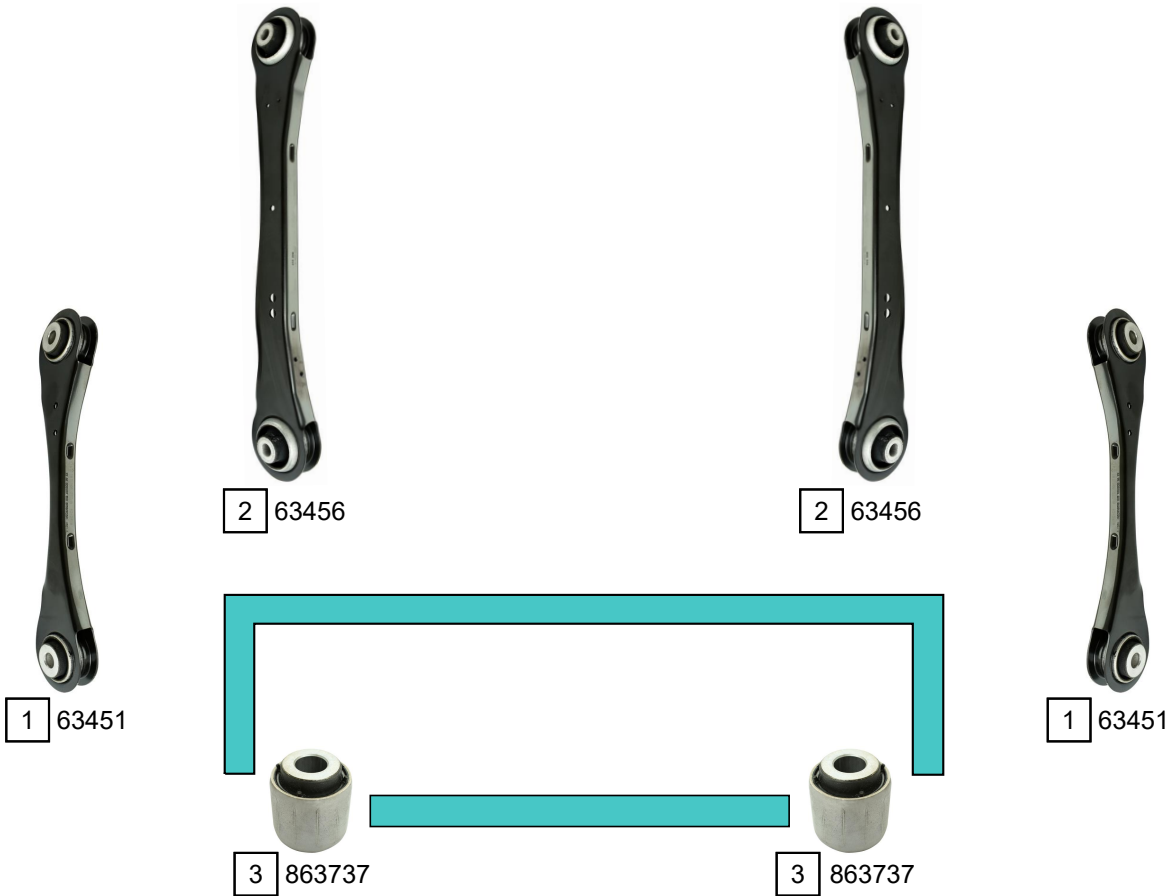

VOLKSWAGEN CADDY

CADDY V (SB_)

09/2020 ->

Ref.	Sidem Ref.	Description	OE-number	Measures	Ref.	Sidem Ref.	Description	OE-number	Measures
1	63451	track rod	5R3 505 237 B	L:282	4	63060	stabiliser link	5R3 505 465 B	L:145
2	63456	track rod	5R3 505 223 D	L:436	5	63061	stabiliser link	5R3 505 465 C	L:146
3	863737	silentblock for TCA	Part of	di:14.2 do:38.2					