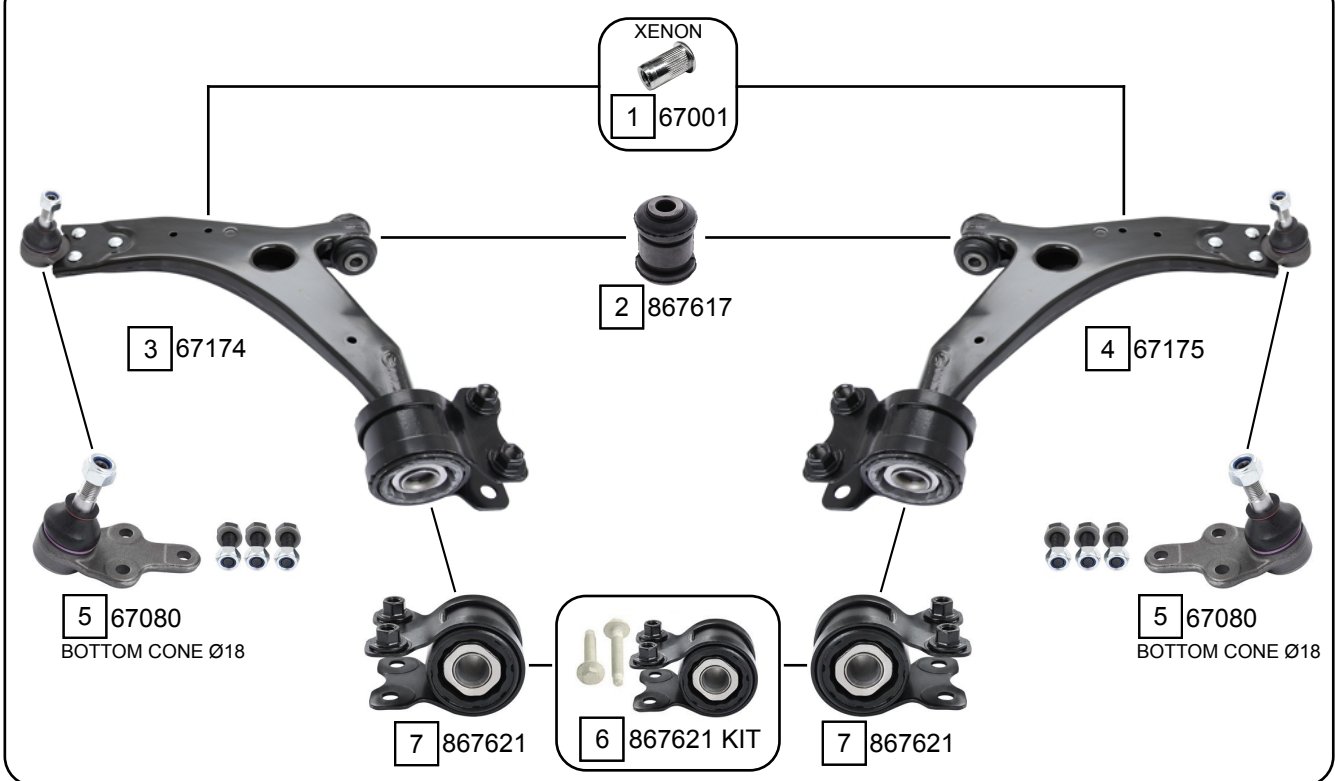

C30

10/2006 - 12/2012

-> CHAS 260 / EXC. SPORT

CHAS 261 -> / EXC. SPORT

Ref.	Sidem Ref.	Description	OE-number	Measures	Ref.	Sidem Ref.	Description	OE-number	Measures
1	67001	mounting kit	999362	L:17	6	867621 KIT	silentblock kit	Part of	
2	867617	silentblock for TCA	Part of	di:14.2 do:40.5	7	867621	silentblock for TCA	Part of	di:22
3	67174	TCA left wbj	31 277 464	c:15	8	67270	TCA left wbj	31 277 463	c:18
4	67175	TCA right wbj	31 277 465	c:15	9	67271	TCA right wbj	31 277 462	c:18
5	67080	ball joint	Part of	c:15	10	67082	ball joint	Part of	c:18