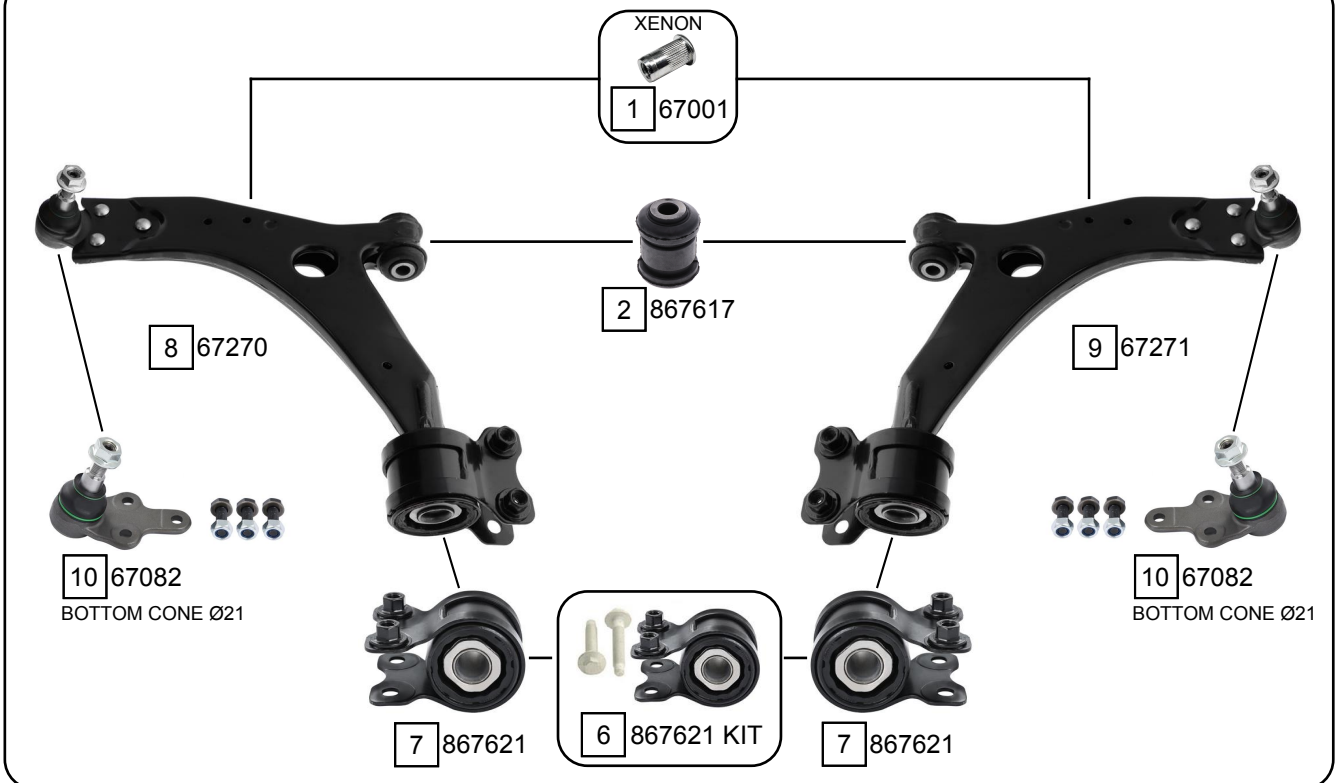

C30

10/2006 - 12/2012

-> CHAS 260 / EXC. SPORT

CHAS 261 -> / EXC. SPORT

Ref.	Sidem Ref.	Description	OE-number	Measures	Ref.	Sidem Ref.	Description	OE-number	Measures
1	67001	mounting kit	999362	L:17	6	867621 KIT	silentblock kit	Part of	
2	867617	silentblock for TCA	Part of	di:14.2 do:40.5	7	867621	silentblock for TCA	Part of	di:22
3	67174	TCA left wbj	31 277 464	c:15	8	67270	TCA left wbj	31 277 463	c:18
4	67175	TCA right wbj	31 277 465	c:15	9	67271	TCA right wbj	31 277 462	c:18
5	67080	ball joint	Part of	c:15	10	67082	ball joint	Part of	c:18