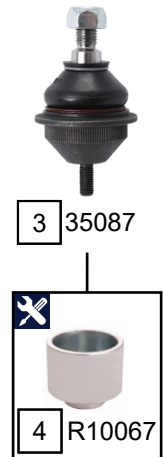

ALFA 75 (162B)

05/1985 - 12/1992

Ref.	Sidem Ref.	Description	OE-number	Measures	Ref.	Sidem Ref.	Description	OE-number	Measures
1	35034	tie rod end	605 21 320	c:12.8 th:FM14x1.5R	3	35087	ball joint lower	605 21 236	c:16 do:44.5
2	35035	axial joint	607 24 204	th:MM14x1.5R L:225	4	R10067	mounting tool ring ø56 ø48	TOOL	di:48 do:56