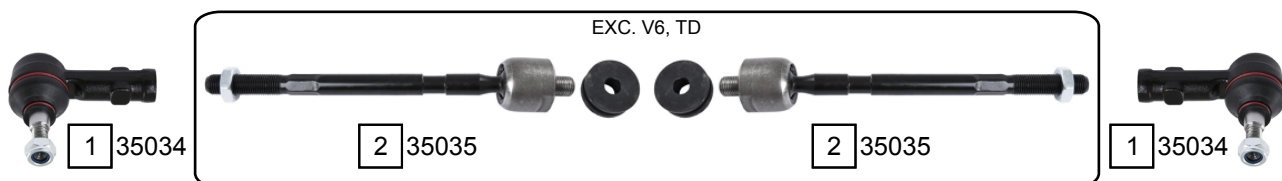

ALFA 75 (162B)

05/1985 - 12/1992

3 35087

4 R10067

3 35087

4 R10067

Ref.	Sidem Ref.	Description	OE-number	Measures	Ref.	Sidem Ref.	Description	OE-number	Measures
1	35034	tie rod end	605 21 320	c:12.8 th:FM14x1.5R	3	35087	ball joint lower	605 21 236	c:16 do:44.5
2	35035	axial joint	607 24 204	th:MM14x1.5R L:225	4	R10067	mounting tool ring ø56 ø48	SEE PAGE III	di:48 do:56