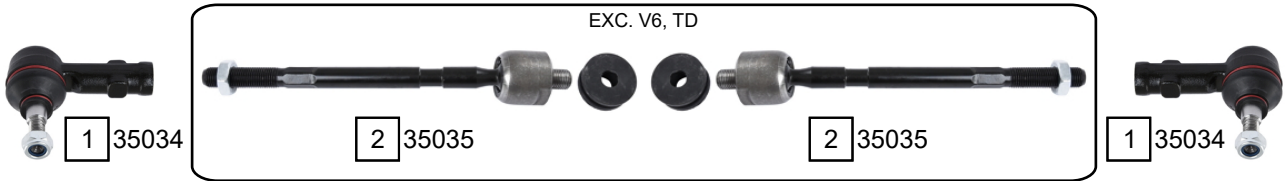

ALFA 75 (162B)

05/1985 - 12/1992

Ref.	Sidem Ref.	Description	OE-number	Measures	Ref.	Sidem Ref.	Description	OE-number	Measures
1	35034	tie rod end	605 21 320	c:12.8 th:FM14x1.5R	3	35087	ball joint lower	605 21 236	c:16 do:44.5
2	35035	axial joint	607 24 204	th:MM14x1.5R L:225	4	R10067	mounting tool ring ø56 ø48	TOOL	di:48 do:56