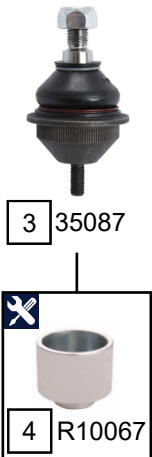

ALFA 75 (162B)

05/1985 - 12/1992

Ref.	Sidem Ref.	Description	OE-number	Measures	Ref.	Sidem Ref.	Description	OE-number	Measures
1	35034	tie rod end	605 21 320	c:12.8 th:FM14x1.5R	3	35087	ball joint lower	605 21 236	c:16 do:44.5
2	35035	axial joint	607 24 204	th:MM14x1.5R L:225	4	R10067	mounting tool ring ø56 ø48	TOOL	di:48 do:56