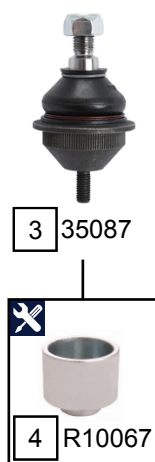

ALFA 90 (162)

10/1984 - 07/1987

Ref.	Sidem Ref.	Description	OE-number	Measures	Ref.	Sidem Ref.	Description	OE-number	Measures
1	35034	tie rod end	605 21 320	c:12.8 th:FM14x1.5R	3	35087	ball joint lower	605 21 236	c:16 do:44.5
2	35035	axial joint	607 24 204	th:MM14x1.5R L:225	4	R10067	mounting tool ring ø56 ø48	SEE PAGE III	di:48 do:56