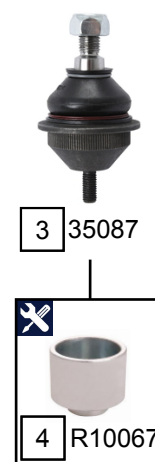

ALFA 90 (162)

10/1984 - 07/1987

Ref.	Sidem Ref.	Description	OE-number	Measures	Ref.	Sidem Ref.	Description	OE-number	Measures
1	35034	tie rod end	605 21 320	c:12.8 th:FM14x1.5R	3	35087	ball joint lower	605 21 236	c:16 do:44.5
2	35035	axial joint	607 24 204	th:MM14x1.5R L:225	4	R10067	mounting tool ring ø56 ø48	SEE PAGE III	di:48 do:56