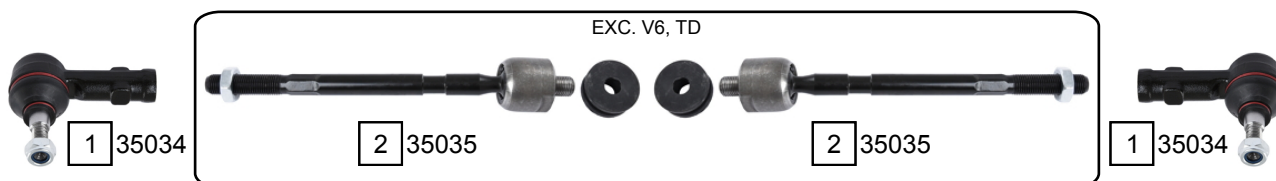

ALFA 90 (162)

10/1984 - 07/1987

Ref.	Sidem Ref.	Description	OE-number	Measures	Ref.	Sidem Ref.	Description	OE-number	Measures
1	35034	tie rod end	605 21 320	c:12.8 th:FM14x1.5R	3	35087	ball joint lower	605 21 236	c:16 do:44.5
2	35035	axial joint	607 24 204	th:MM14x1.5R L:225	4	R10067	mounting tool ring ø56 ø48	SEE PAGE III	di:48 do:56