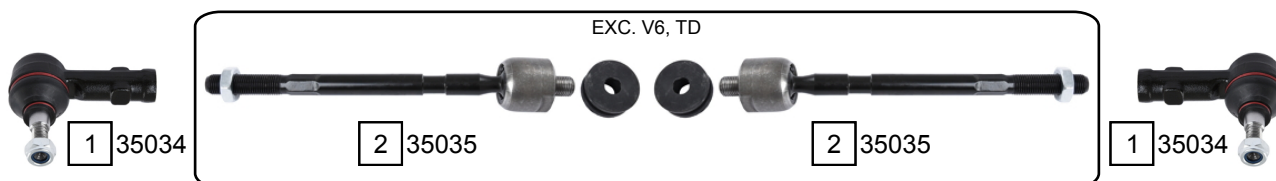

ALFETTA (116)
ALFETTA GT (116)

07/1974 - 12/1984
01/1974 - 01/1986

Ref.	Sidem Ref.	Description	OE-number	Measures	Ref.	Sidem Ref.	Description	OE-number	Measures
1	35034	tie rod end	605 21 320	c:12.8 th:FM14x1.5R	3	35087	ball joint lower	605 21 236	c:16 do:44.5
2	35035	axial joint	607 24 204	th:MM14x1.5R L:225	4	R10067	mounting tool ring ø56 ø48	SEE PAGE III	di:48 do:56