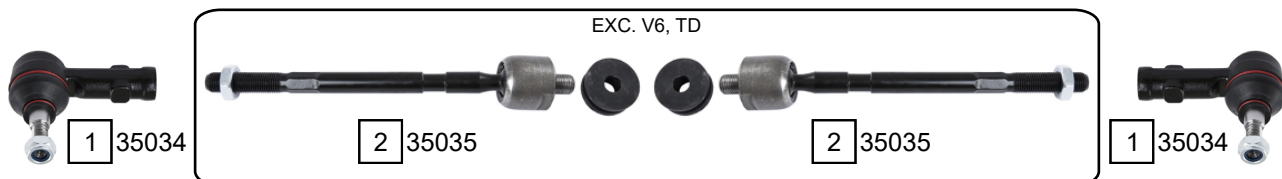

ALFETTA (116)
ALFETTA GT (116)

07/1974 - 12/1984
01/1974 - 01/1986

Ref.	Sidem Ref.	Description	OE-number	Measures	Ref.	Sidem Ref.	Description	OE-number	Measures
1	35034	tie rod end	605 21 320	c:12.8 th:FM14x1.5R	3	35087	ball joint lower	605 21 236	c:16 do:44.5
2	35035	axial joint	607 24 204	th:MM14x1.5R L:225	4	R10067	mounting tool ring ø56 ø48	TOOL	di:48 do:56