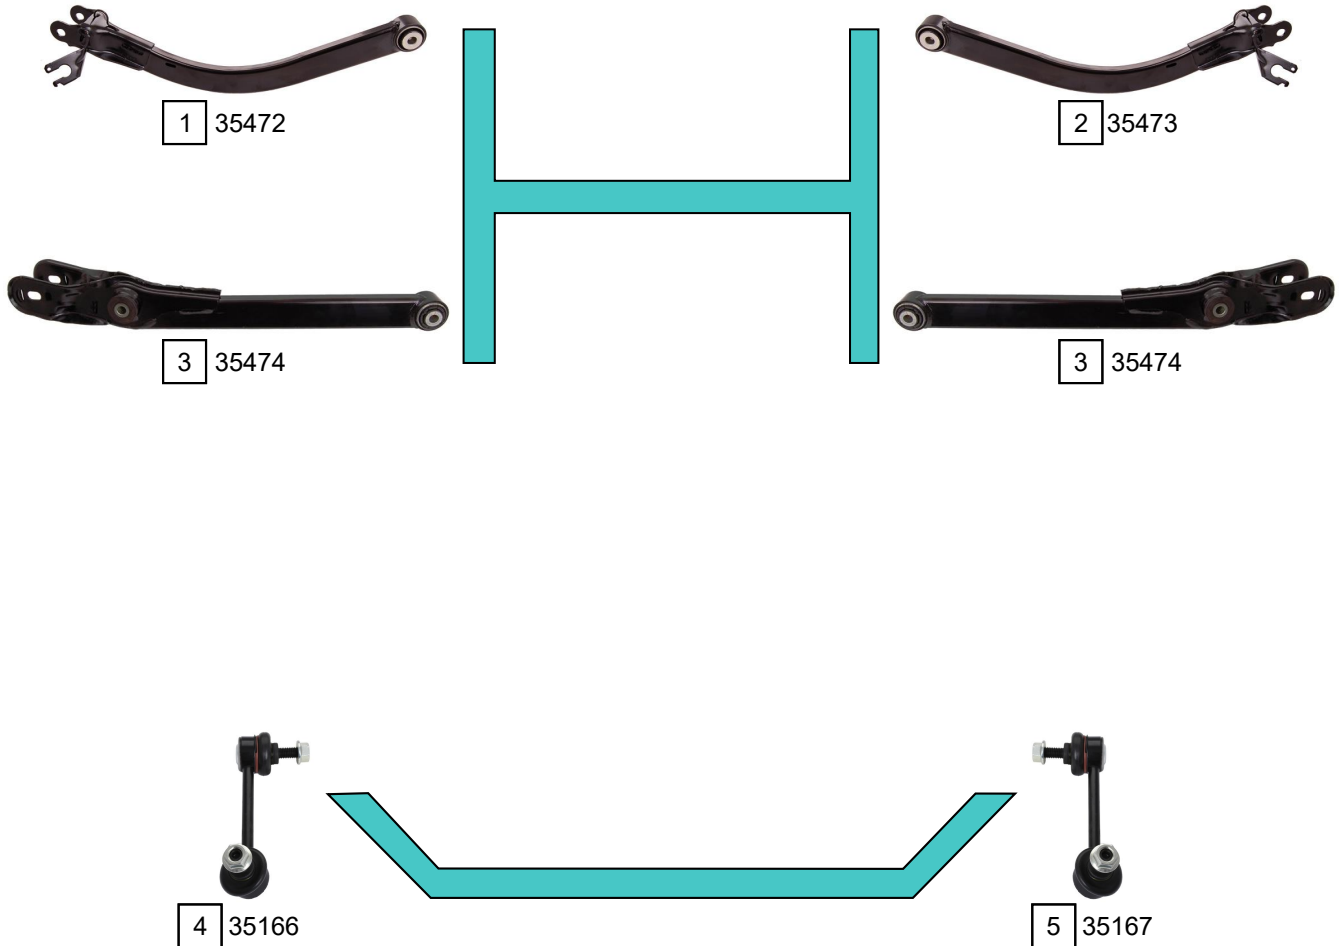

GIULIETTA (940)

04/2010 ->

Ref.	Sidem Ref.	Description	OE-number	Measures	Ref.	Sidem Ref.	Description	OE-number	Measures
1	35472	track rod	518 91 069	L:515	4	35166	stabiliser link left	505 15 274	L:113
2	35473	track rod	518 91 068	L:515	5	35167	stabiliser link right	505 15 275	L:113
3	35474	track rod	505 21 929	L:530					