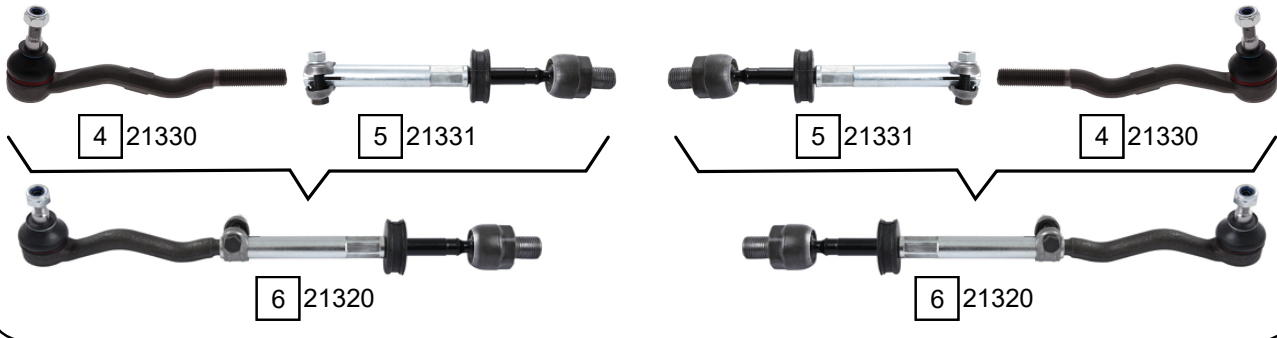

3-SERIE (E30)

09/1982 - 08/1991

WITHOUT STEERING DAMPER

WITH STEERING DAMPER

Ref.	Sidem Ref.	Description	OE-number	Measures	Ref.	Sidem Ref.	Description	OE-number	Measures
1	21383	stabiliser link	31 35 1 134 582	L:240	4	21330	tie rod end	32 11 1 126 757	c:12.6 th:MM14X1.5R
2	21382	stabiliser link	31 35 1 091 764	L:67	5	21331	axial joint	Part of	th:MM18X1.5R L:228
3	821405	strut mount	31 33 1 139 452	di:14.2 do:130 L:51	6	21320	tie rod	32 11 1 125 186	c:12.6