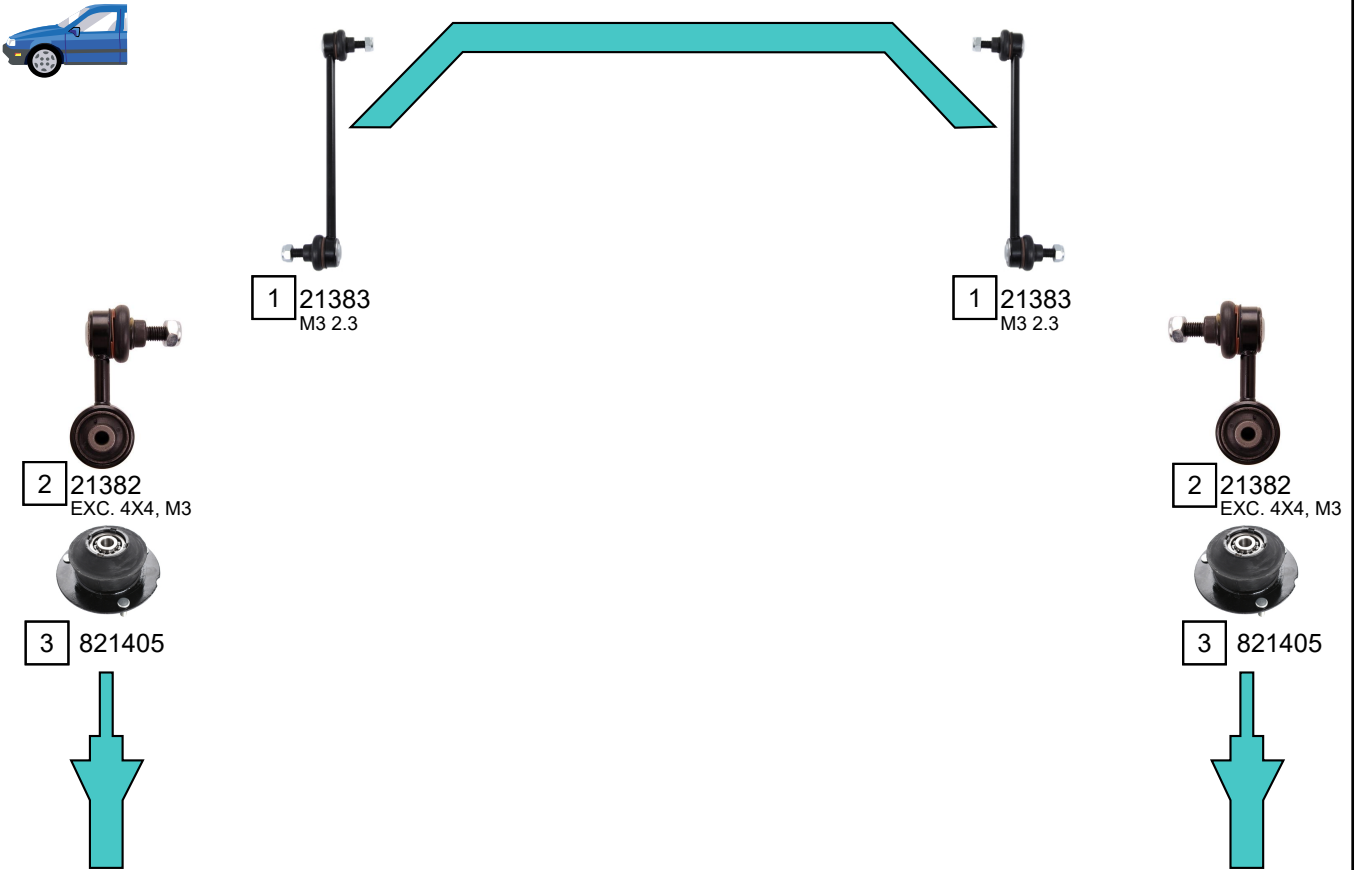

3-SERIE (E30)

09/1982 - 08/1991

WITHOUT STEERING DAMPER

WITH STEERING DAMPER

Ref.	Sidem Ref.	Description	OE-number	Measures	Ref.	Sidem Ref.	Description	OE-number	Measures
1	21383	stabiliser link	31 35 1 134 582	L:240	4	21330	tie rod end	32 11 1 126 757	c:12.6 th:MM14X1.5R
2	21382	stabiliser link	31 35 1 091 764	L:67	5	21331	axial joint	Part of	th:MM18X1.5R L:228
3	821405	strut mount	31 33 1 139 452	di:14.2 do:130 L:51	6	21320	tie rod	32 11 1 125 186	c:12.6