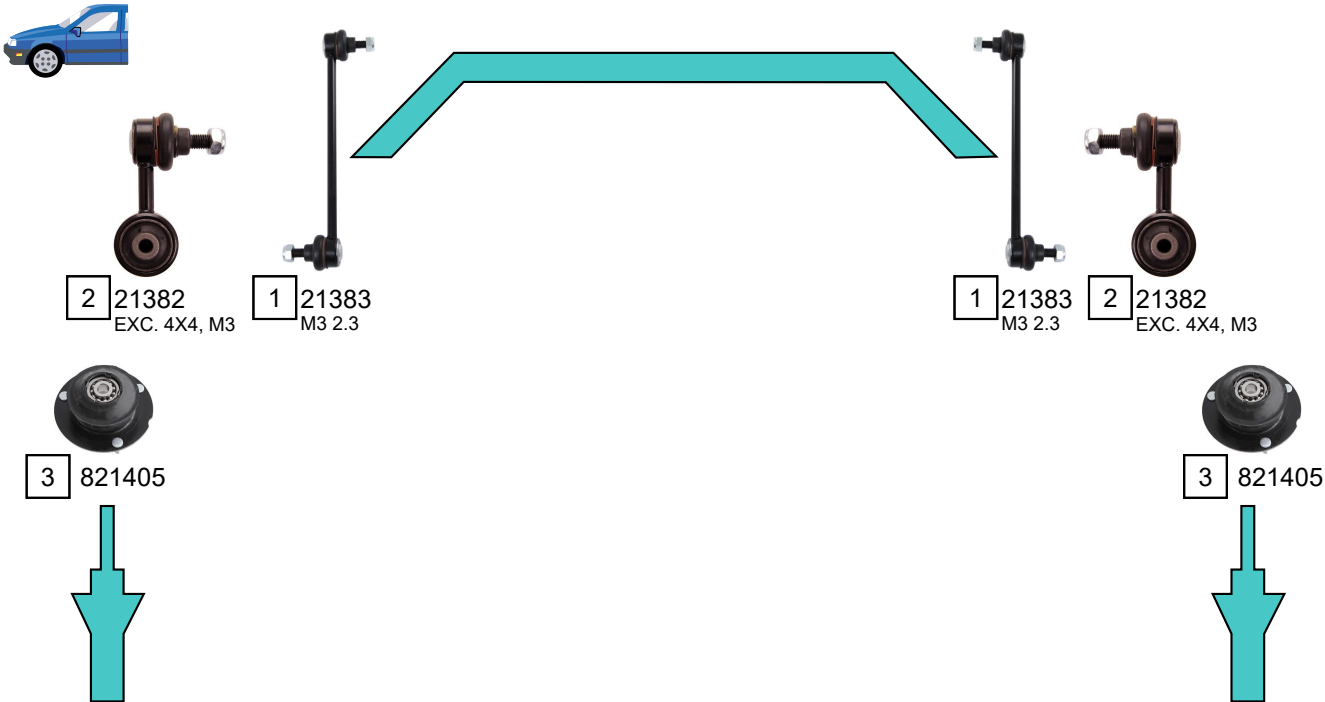

3-SERIE (E30)

09/1982 - 08/1991

WITHOUT STEERING DAMPER

WITH STEERING DAMPER

Ref.	Sidem Ref.	Description	OE-number	Measures	Ref.	Sidem Ref.	Description	OE-number	Measures
1	21383	stabiliser link	31 35 1 134 582	L:240	4	21330	tie rod end	32 11 1 126 757	c:12.6 th:MM14X1.5R
2	21382	stabiliser link	31 35 1 091 764	L:67	5	21331	axial joint	Part of	th:MM18X1.5R L:228
3	821405	strut mount	31 33 1 139 452	di:14.2 do:130 L:51	6	21320	tie rod	32 11 1 125 186	c:12.6