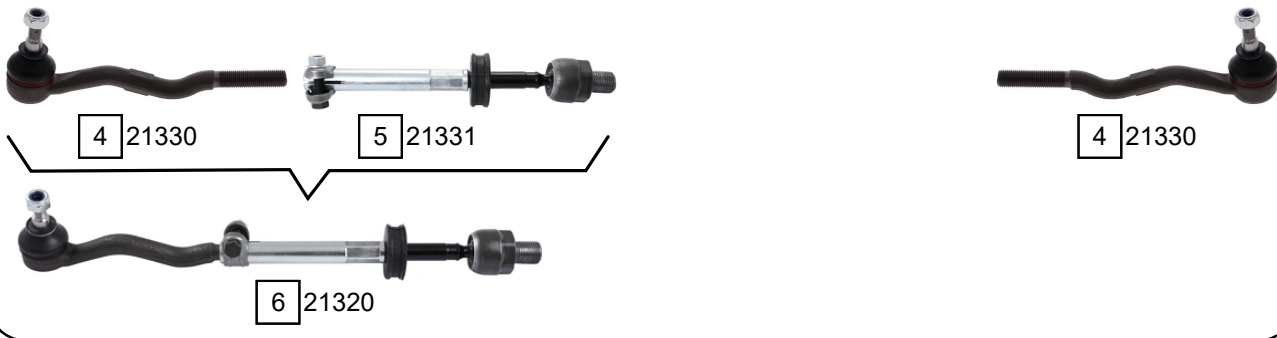

3-SERIE (E30)

09/1982 - 08/1991

WITHOUT STEERING DAMPER

WITH STEERING DAMPER

Ref.	Sidem Ref.	Description	OE-number	Measures	Ref.	Sidem Ref.	Description	OE-number	Measures
1	21383	stabiliser link	31 35 1 134 582	L:240	4	21330	tie rod end	32 11 1 126 757	c:12.6 th:MM14X1.5R
2	21382	stabiliser link	31 35 1 091 764	L:67	5	21331	axial joint	Part of	th:MM18X1.5R L:228
3	821405	strut mount	31 33 1 139 452	di:14.2 do:130 L:51	6	21320	tie rod	32 11 1 125 186	c:12.6