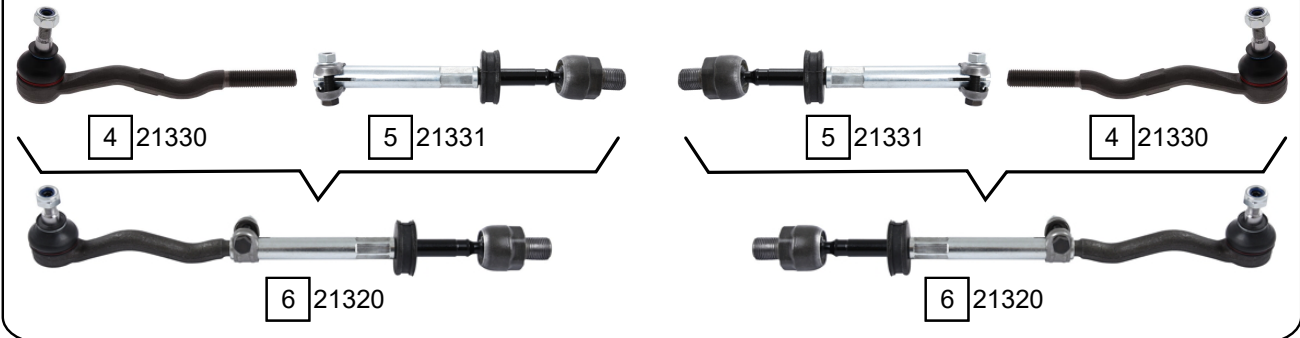

3-SERIE (E30)

09/1982 - 08/1991

WITHOUT STEERING DAMPER

WITH STEERING DAMPER

Ref.	Sidem Ref.	Description	OE-number	Measures	Ref.	Sidem Ref.	Description	OE-number	Measures
1	21383	stabiliser link	31 35 1 134 582	L:240	4	21330	tie rod end	32 11 1 126 757	c:12.6 th:MM14X1.5R
2	21382	stabiliser link	31 35 1 091 764	L:67	5	21331	axial joint	Part of	th:MM18X1.5R L:228
3	821405	strut mount	31 33 1 139 452	di:14.2 do:130 L:51	6	21320	tie rod	32 11 1 125 186	c:12.6