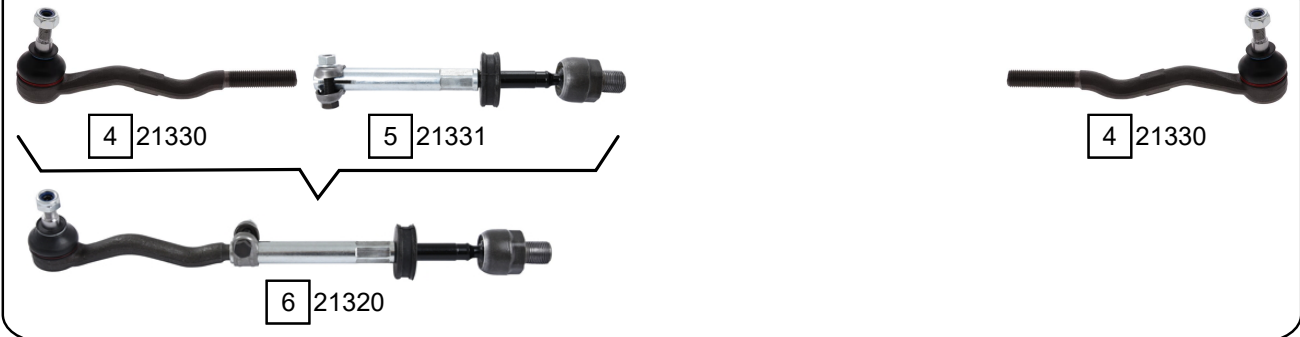

3-SERIE (E30)

09/1982 - 08/1991

WITHOUT STEERING DAMPER

WITH STEERING DAMPER

Ref.	Sidem Ref.	Description	OE-number	Measures	Ref.	Sidem Ref.	Description	OE-number	Measures
1	21383	stabiliser link	31 35 1 134 582	L:240	4	21330	tie rod end	32 11 1 126 757	c:12.6 th:MM14X1.5R
2	21382	stabiliser link	31 35 1 091 764	L:67	5	21331	axial joint	Part of	th:MM18X1.5R L:228
3	821405	strut mount	31 33 1 139 452	di:14.2 do:130 L:51	6	21320	tie rod	32 11 1 125 186	c:12.6