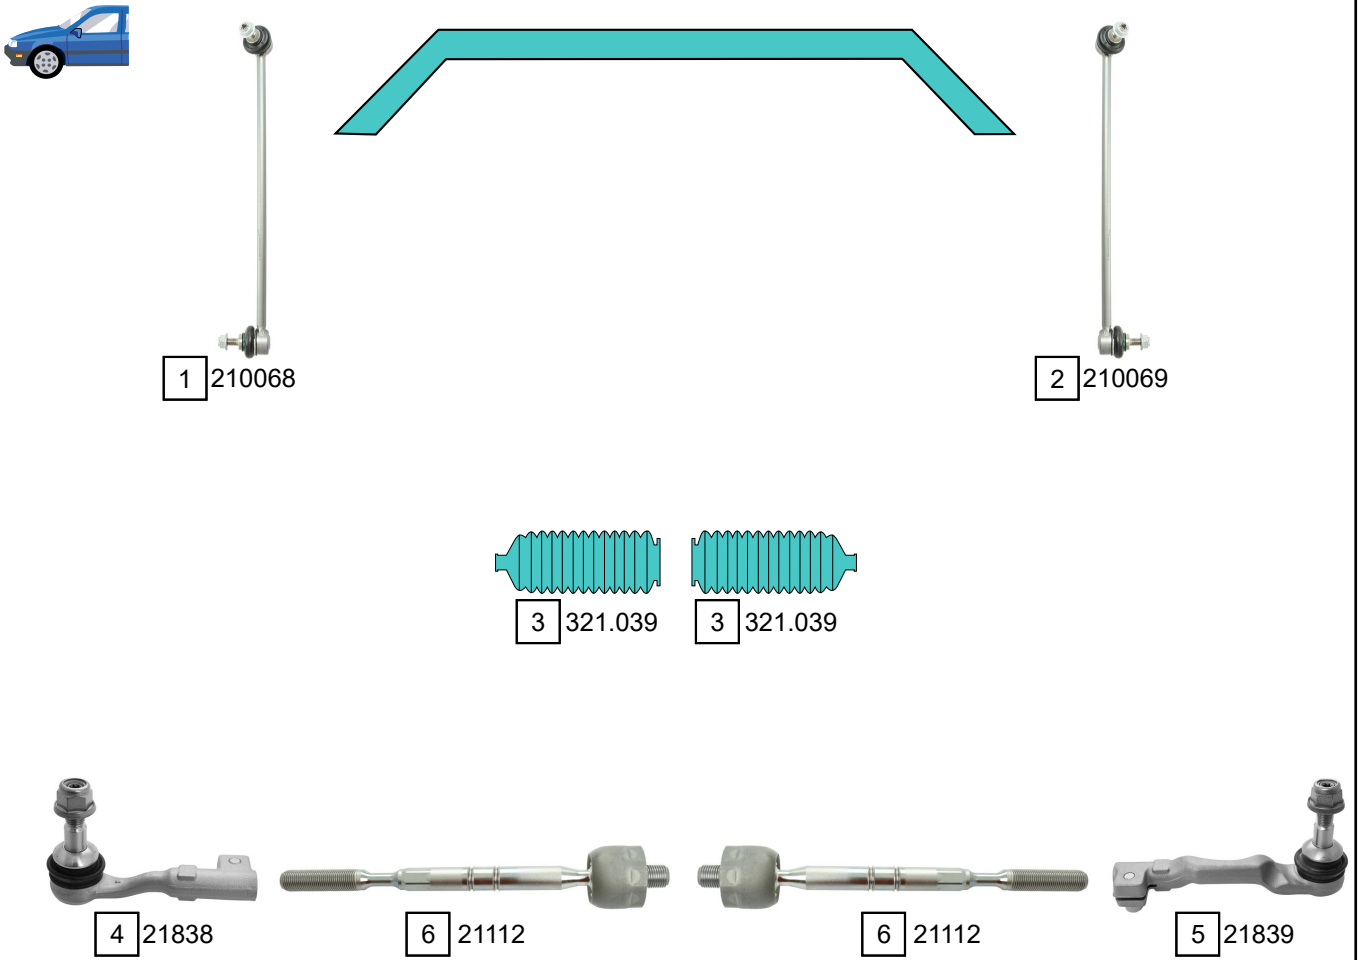

Z4 (G29)

11/2018 ->

Ref.	Sidem Ref.	Description	OE-number	Measures	Ref.	Sidem Ref.	Description	OE-number	Measures
1	210068	stabiliser link left	31 30 6 886 279	L:392	4	21838	tie rod end left	32 10 6 887 400	c:16.2 th:FM16X1.5R
2	210069	stabiliser link right	31 30 6 886 280	L:392	5	21839	tie rod end right	32 10 6 887 402	c:16.2 th:FM16X1.5R
3	321.039	steering rack gaiter	32 10 6 890 060	D:59 d:16 L:196	6	21112	axial joint	Part of	th:MM16X1.5R L:255