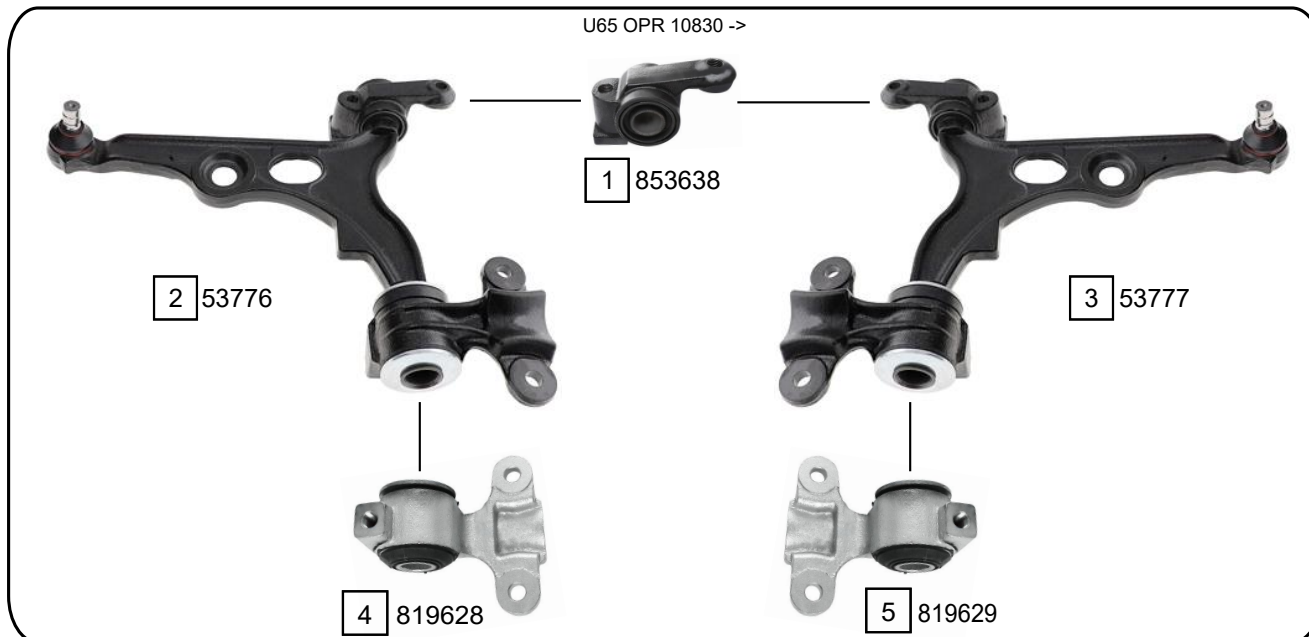

CITROEN

JUMPY - DISPATCH

JUMPY
DISPATCH

06/1994 - 01/2007

Ref.	Sidem Ref.	Description	OE-number	Measures	Ref.	Sidem Ref.	Description	OE-number	Measures
1	853638	silentblock for TCA	Part of	di:22.9	4	819628	silentblock for TCA	Part of	di:22.8 do:22.8
2	53776	TCA left wbj	3520 S6	c:17	5	819629	silentblock for TCA	Part of	di:22.8 do:22.8
3	53777	TCA right wbj	3521 P7	c:17	6	853303	mounting axle body	5152 61	di:12 do:46