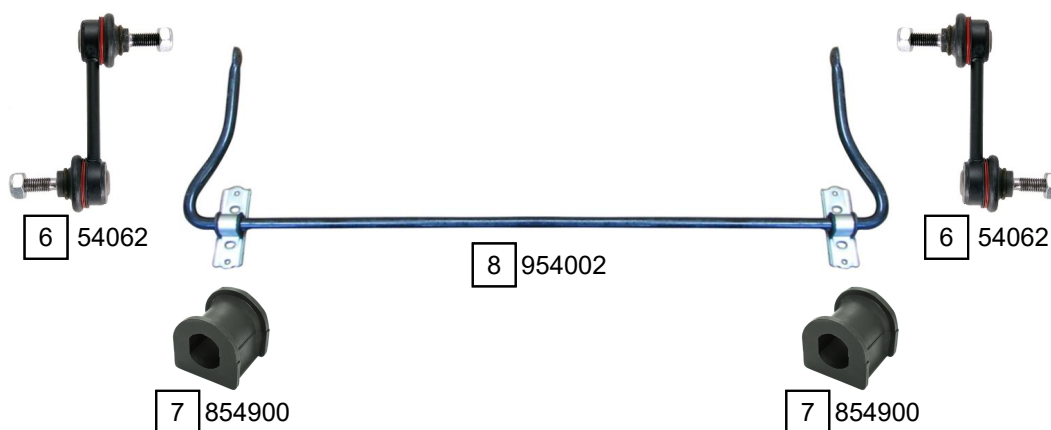

JUMPER III

04/2006 ->

Ref.	Sidem Ref.	Description	OE-number	Measures	Ref.	Sidem Ref.	Description	OE-number	Measures
1	54272	TCA wobj	16 127 356 80	c:23.6	5	54086	ball joint	3640 67	c:20.5
2	54273	TCA wobj	16 127 355 80	c:23.6	6	54062	stabiliser link rear axle	Part of	L:100
3	854601	silentblock for TCA	Part of	di:18.5 do:56.8	7	854900	stabiliser mounting	Part of	di:19.5
4	854602	silentblock for TCA	Part of	di:20 do:74.2	8	954002	stabilizer bar	16 080 782 80	