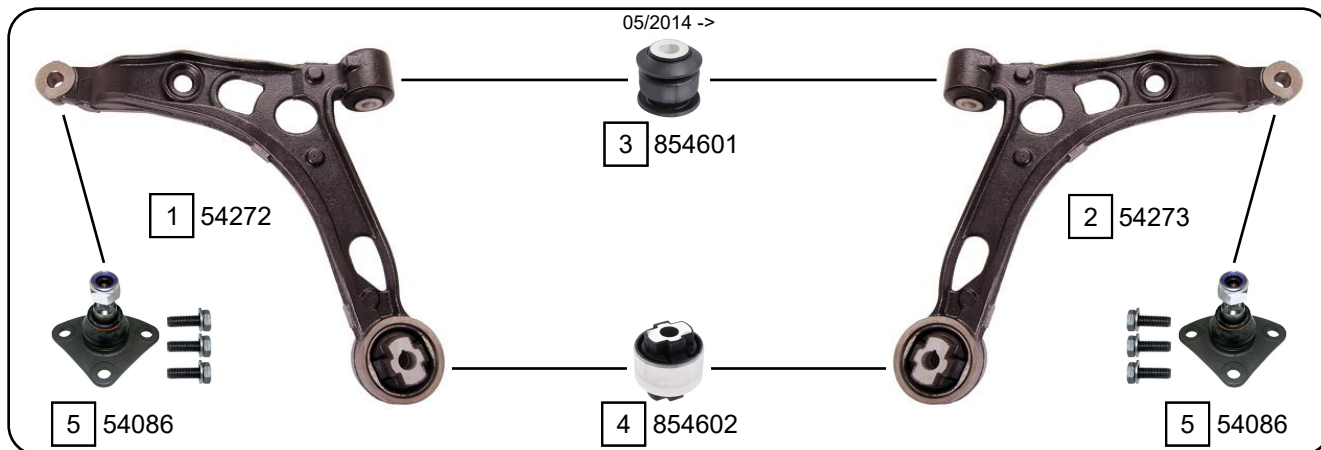

JUMPER III

04/2006 ->

Ref.	Sidem Ref.	Description	OE-number	Measures	Ref.	Sidem Ref.	Description	OE-number	Measures
1	54272	TCA wobj	16 127 356 80	c:23.6	5	54086	ball joint	3640 67	c:20.5
2	54273	TCA wobj	16 127 355 80	c:23.6	6	54062	stabiliser link rear axle	Part of	L:100
3	854601	silentblock for TCA	Part of	di:18.5 do:56.8	7	854900	stabiliser mounting	Part of	di:19.5
4	854602	silentblock for TCA	Part of	di:20 do:74.2	8	954002	stabilizer bar	16 080 782 80	