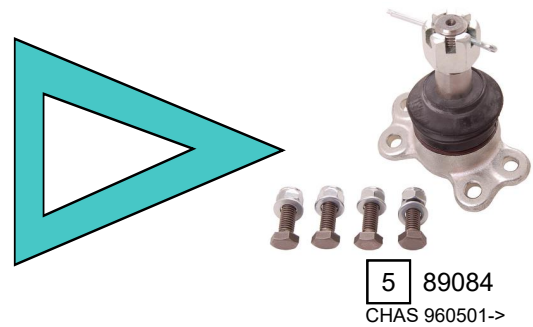

MUSSO (FJ)

01/1999 ->

UPPER

LOWER

Ref.	Sidem Ref.	Description	OE-number	Measures	Ref.	Sidem Ref.	Description	OE-number	Measures
1	889810	stabiliser mounting	6313230385	di:30	4	89018	axial joint	Part of	th:MM17X1R L:274
2	89062	stabiliser link	4475005001	L:173	5	89084	ball joint	4443003011	c:17.6
3	89034	tie rod end	4666005502	c:16 th:FM14x1.5R	6	89085	ball joint	4450505001	c:17.6