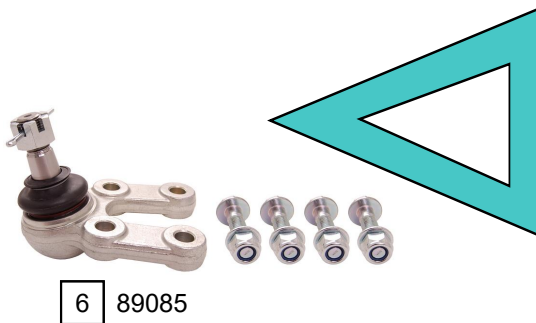

MUSSO (FJ)

01/1999 ->

UPPER

LOWER

Ref.	Sidem Ref.	Description	OE-number	Measures	Ref.	Sidem Ref.	Description	OE-number	Measures
1	889810	stabiliser mounting	6313230385	di:30	4	89018	axial joint	Part of	th:MM17X1R L:274
2	89062	stabiliser link	4475005001	L:173	5	89084	ball joint	4443003011	c:17.6
3	89034	tie rod end	4666005502	c:16 th:FM14x1.5R	6	89085	ball joint	4450505001	c:17.6