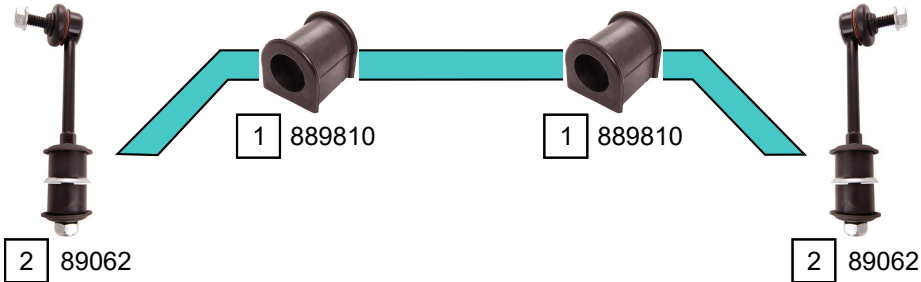

MUSSO (FJ)

01/1999 ->

UPPER

LOWER

Ref.	Sidem Ref.	Description	OE-number	Measures	Ref.	Sidem Ref.	Description	OE-number	Measures
1	889810	stabiliser mounting	6313230385	di:30	4	89018	axial joint	Part of	th:MM17X1R L:274
2	89062	stabiliser link	4475005001	L:173	5	89084	ball joint	4443003011	c:17.6
3	89034	tie rod end	4666005502	c:16 th:FM14x1.5R	6	89085	ball joint	4450505001	c:17.6