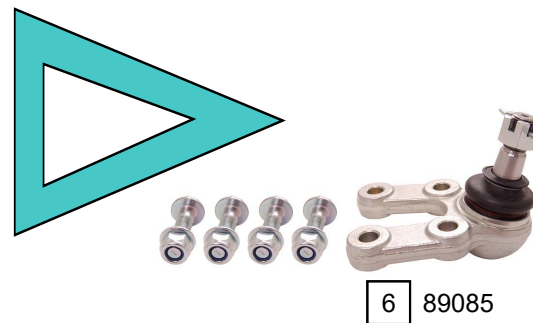

MUSSO (FJ)

01/1999 ->

UPPER

LOWER

Ref.	Sidem Ref.	Description	OE-number	Measures	Ref.	Sidem Ref.	Description	OE-number	Measures
1	889810	stabiliser mounting	6313230385	di:30	4	89018	axial joint	Part of	th:MM17X1R L:274
2	89062	stabiliser link	4475005001	L:173	5	89084	ball joint	4443003011	c:17.6
3	89034	tie rod end	4666005502	c:16 th:FM14x1.5R	6	89085	ball joint	4450505001	c:17.6