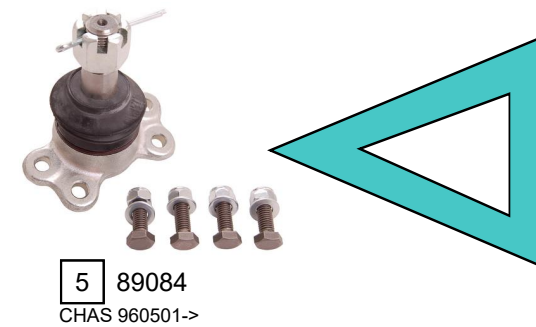

MUSSO (FJ)

01/1999 ->

UPPER

LOWER

Ref.	Sidem Ref.	Description	OE-number	Measures	Ref.	Sidem Ref.	Description	OE-number	Measures
1	889810	stabiliser mounting	6313230385	di:30	4	89018	axial joint	Part of	th:MM17X1R L:274
2	89062	stabiliser link	4475005001	L:173	5	89084	ball joint	4443003011	c:17.6
3	89034	tie rod end	4666005502	c:16 th:FM14x1.5R	6	89085	ball joint	4450505001	c:17.6