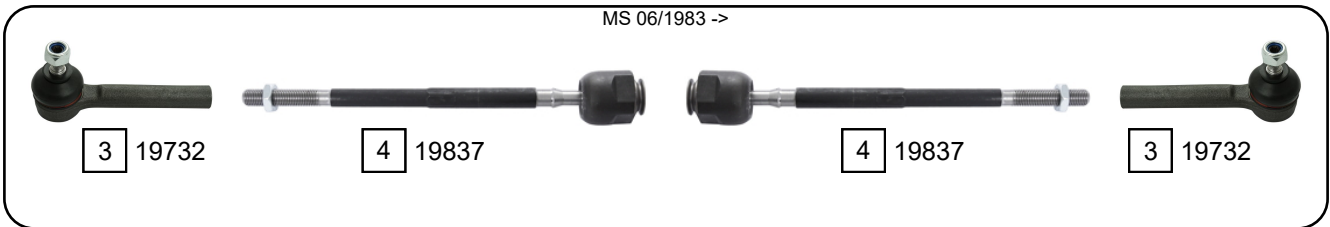

RITMO (138A)

01/1978 - 12/1988

Ref.	Sidem Ref.	Description	OE-number	Measures	Ref.	Sidem Ref.	Description	OE-number	Measures
1	303.031	steering rack gaiter	437 11 55	D:42 d:10 L:125	4	19837	axial joint	441 01 45	th:FM14X1.5R L:278
2	303.032	steering rack gaiter	437 11 56	D:26 d:10 L:165	5	19680	TCA wbj	755 89 62	c:13
3	19732	tie rod end	766 97 56	c:12 th:FM12X1.5R					