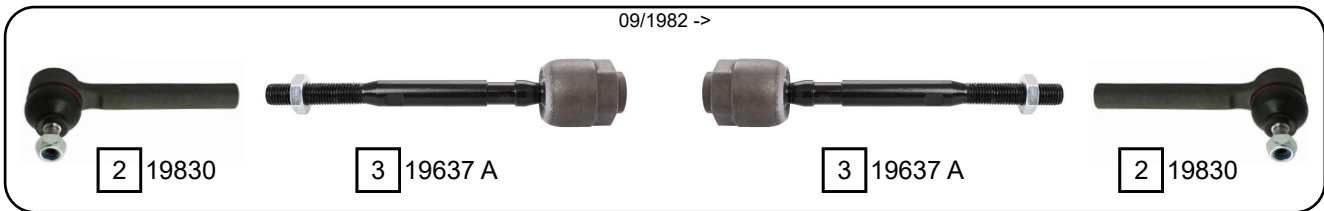

127
FIORINO

06/1971 - 12/1986
10/1977 - 12/1987

-> 08/1982

09/1982 ->

Ref.	Sidem Ref.	Description	OE-number	Measures	Ref.	Sidem Ref.	Description	OE-number	Measures
1	19334	tie rod end	425 45 20	c:11.9 th:FM14x1R	4	303.031	steering rack gaiter	437 11 55	D:42 d:10 L:125
2	19830	tie rod end	598 34 06	c:12 th:FM12X1.5R	5	303.032	steering rack gaiter	437 11 56	D:26 d:10 L:165
3	19637 A	axial joint	596 03 21	th:FM14X1.5R L:192					