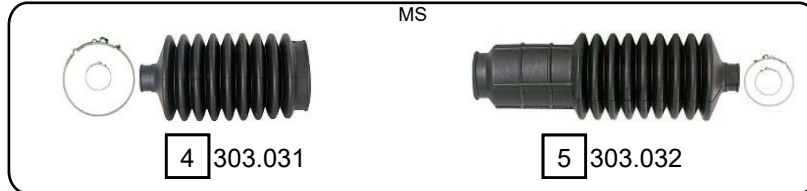

127  
FIORINO

06/1971 - 12/1986  
10/1977 - 12/1987

-> 08/1982

09/1982 ->

Ref.	Sidem Ref.	Description	OE-number	Measures	Ref.	Sidem Ref.	Description	OE-number	Measures
1	19334	tie rod end	425 45 20	c:11.9 th:FM14x1R	4	303.031	steering rack gaiter	437 11 55	D:42 d:10 L:125
2	19830	tie rod end	598 34 06	c:12 th:FM12X1.5R	5	303.032	steering rack gaiter	437 11 56	D:26 d:10 L:165
3	19637 A	axial joint	596 03 21	th:FM14X1.5R L:192					