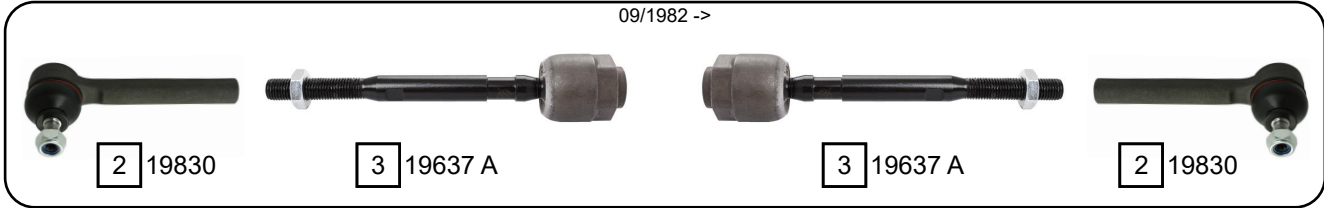

127  
FIORINO

06/1971 - 12/1986  
10/1977 - 12/1987

-> 08/1982

09/1982 ->

Ref.	Sidem Ref.	Description	OE-number	Measures	Ref.	Sidem Ref.	Description	OE-number	Measures
1	19334	tie rod end	425 45 20	c:11.9 th:FM14x1R	4	303.031	steering rack gaiter	437 11 55	D:42 d:10 L:125
2	19830	tie rod end	598 34 06	c:12 th:FM12X1.5R	5	303.032	steering rack gaiter	437 11 56	D:26 d:10 L:165
3	19637 A	axial joint	596 03 21	th:FM14X1.5R L:192					