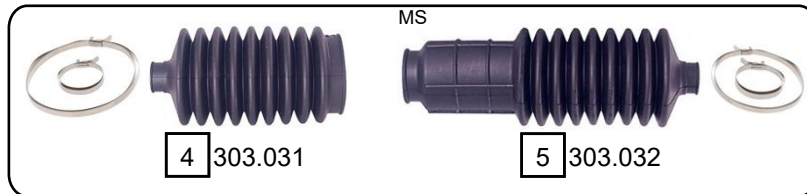

127
FIORINO

06/1971 - 12/1986
10/1977 - 12/1987

-> 08/1982

09/1982 ->

Ref.	Sidem Ref.	Description	OE-number	Measures	Ref.	Sidem Ref.	Description	OE-number	Measures
1	19334	tie rod end	425 45 20	c:11.9 th:FM14x1R	4	303.031	steering rack gaiter	437 11 55	D:42 d:10 L:125
2	19830	tie rod end	598 34 06	c:12 th:FM12X1.5R	5	303.032	steering rack gaiter	437 11 56	D:26 d:10 L:165
3	19637 A	axial joint	596 03 21	th:FM14X1.5R L:192					