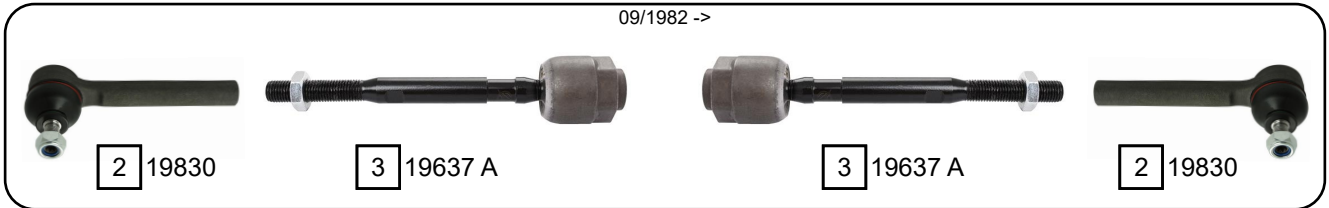

127  
FIORINO

06/1971 - 12/1986  
10/1977 - 12/1987

-> 08/1982

09/1982 ->

Ref.	Sidem Ref.	Description	OE-number	Measures	Ref.	Sidem Ref.	Description	OE-number	Measures
1	19334	tie rod end	425 45 20	c:11.9 th:FM14x1R	4	303.031	steering rack gaiter	437 11 55	D:42 d:10 L:125
2	19830	tie rod end	598 34 06	c:12 th:FM12X1.5R	5	303.032	steering rack gaiter	437 11 56	D:26 d:10 L:165
3	19637 A	axial joint	596 03 21	th:FM14X1.5R L:192					