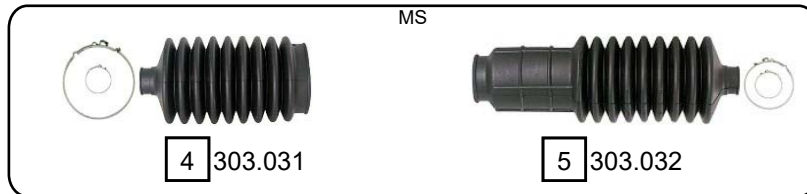

127  
FIORINO

06/1971 - 12/1986  
10/1977 - 12/1987

-> 08/1982

09/1982 ->

Ref.	Sidem Ref.	Description	OE-number	Measures	Ref.	Sidem Ref.	Description	OE-number	Measures
1	19334	tie rod end	425 45 20	c:11.9 th:FM14x1R	4	303.031	steering rack gaiter	437 11 55	D:42 d:10 L:125
2	19830	tie rod end	598 34 06	c:12 th:FM12X1.5R	5	303.032	steering rack gaiter	437 11 56	D:26 d:10 L:165
3	19637 A	axial joint	596 03 21	th:FM14X1.5R L:192					