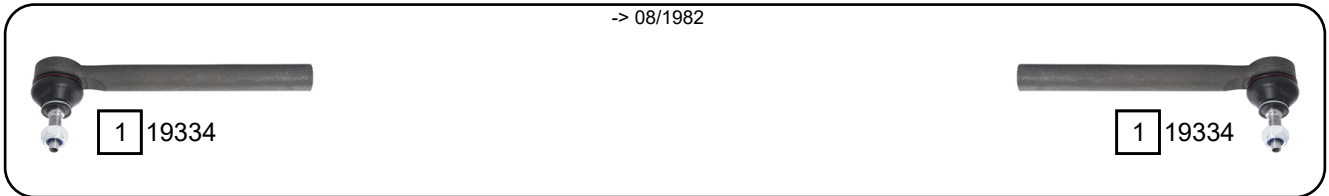

127  
FIORINO

06/1971 - 12/1986  
10/1977 - 12/1987

-> 08/1982

09/1982 ->

Ref.	Sidem Ref.	Description	OE-number	Measures	Ref.	Sidem Ref.	Description	OE-number	Measures
1	19334	tie rod end	425 45 20	c:11.9 th:FM14x1R	4	303.031	steering rack gaiter	437 11 55	D:42 d:10 L:125
2	19830	tie rod end	598 34 06	c:12 th:FM12X1.5R	5	303.032	steering rack gaiter	437 11 56	D:26 d:10 L:165
3	19637 A	axial joint	596 03 21	th:FM14X1.5R L:192					