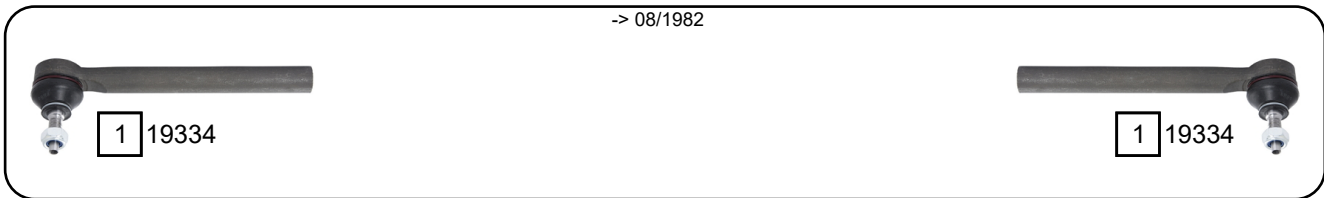

127
FIORINO

06/1971 - 12/1986
10/1977 - 12/1987

-> 08/1982

09/1982 ->

Ref.	Sidem Ref.	Description	OE-number	Measures	Ref.	Sidem Ref.	Description	OE-number	Measures
1	19334	tie rod end	425 45 20	c:11.9 th:FM14x1R	4	303.031	steering rack gaiter	437 11 55	D:42 d:10 L:125
2	19830	tie rod end	598 34 06	c:12 th:FM12X1.5R	5	303.032	steering rack gaiter	437 11 56	D:26 d:10 L:165
3	19637 A	axial joint	596 03 21	th:FM14X1.5R L:192					