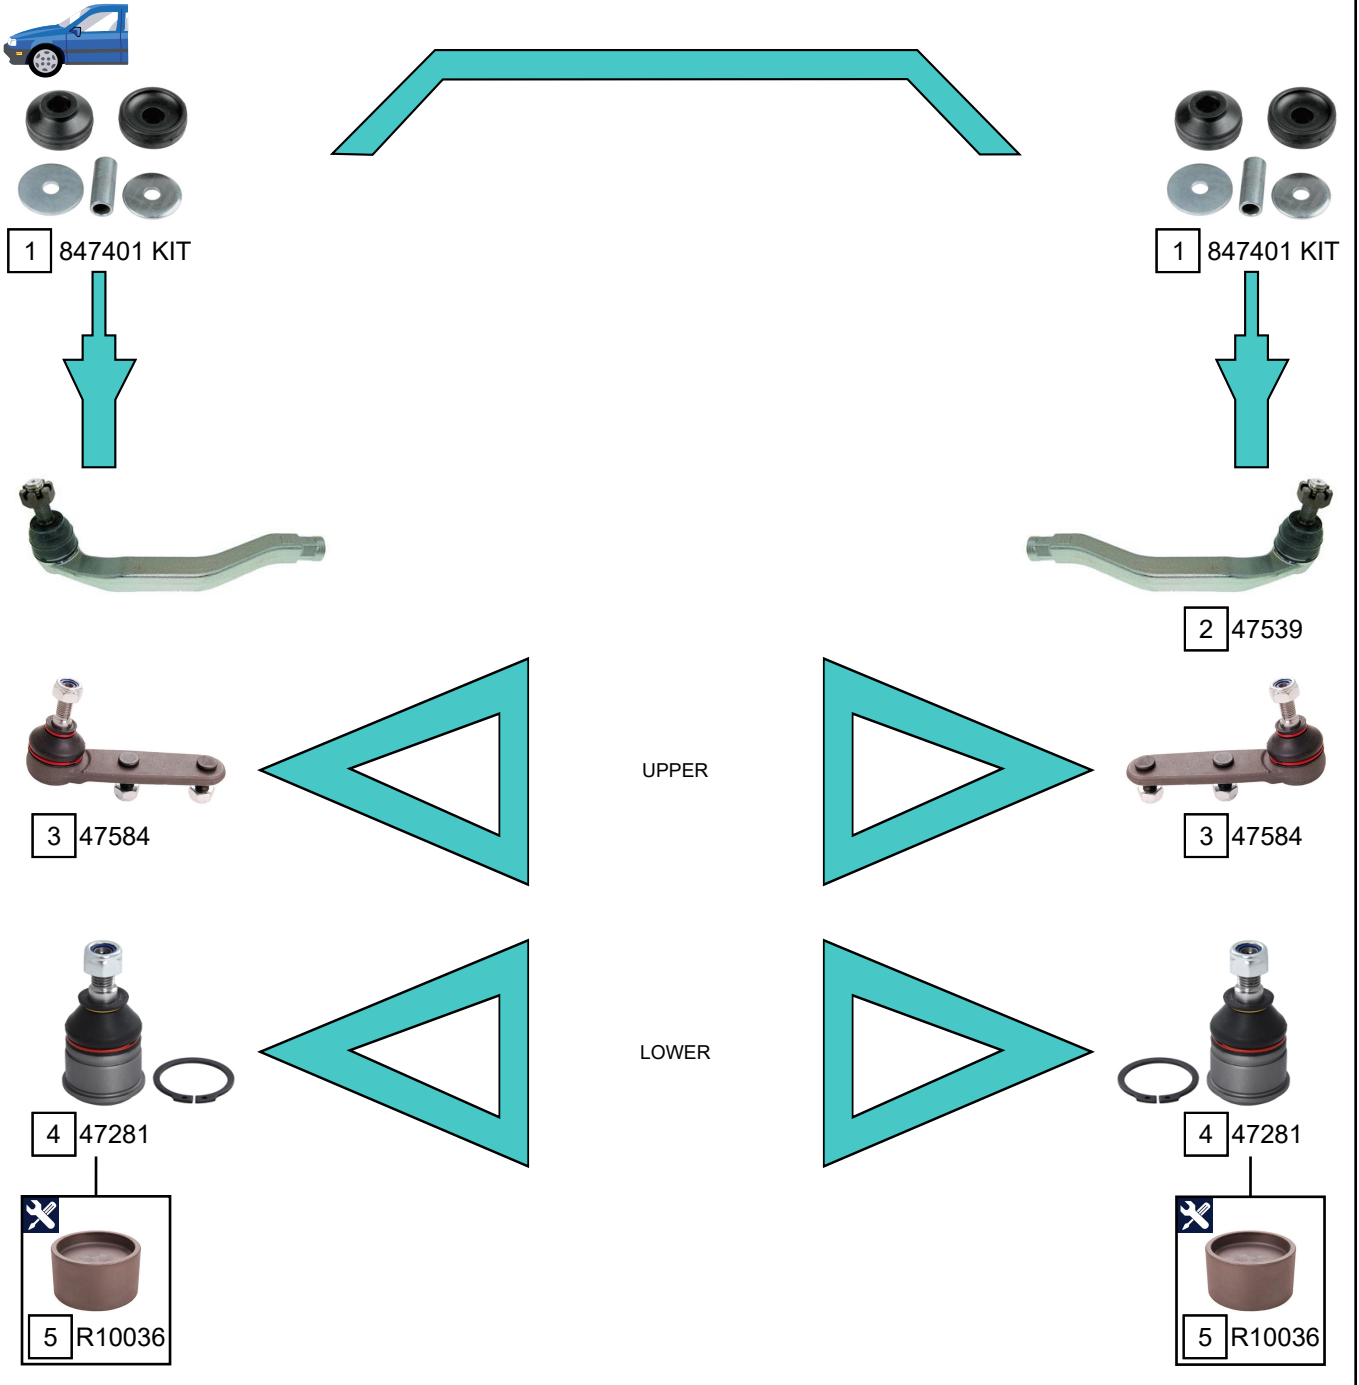

PRELUDE IV (BB)

02/1992 - 09/1996

Ref.	Sidem Ref.	Description	OE-number	Measures	Ref.	Sidem Ref.	Description	OE-number	Measures
1	847401	KIT	52725 SK3 000 S1	di:14.2 do:43.4 L:21.3	4	47281	ball joint lower	51220 SK7 013	c:14.5 do:40
2	47539	tie rod end right	53540 SS0 004	c:13.7 th:FM14x1.5R	5	R10036	mounting tool	Part of	di:39 do:45
3	47584	ball joint upper	51270 SF1 003	c:13					