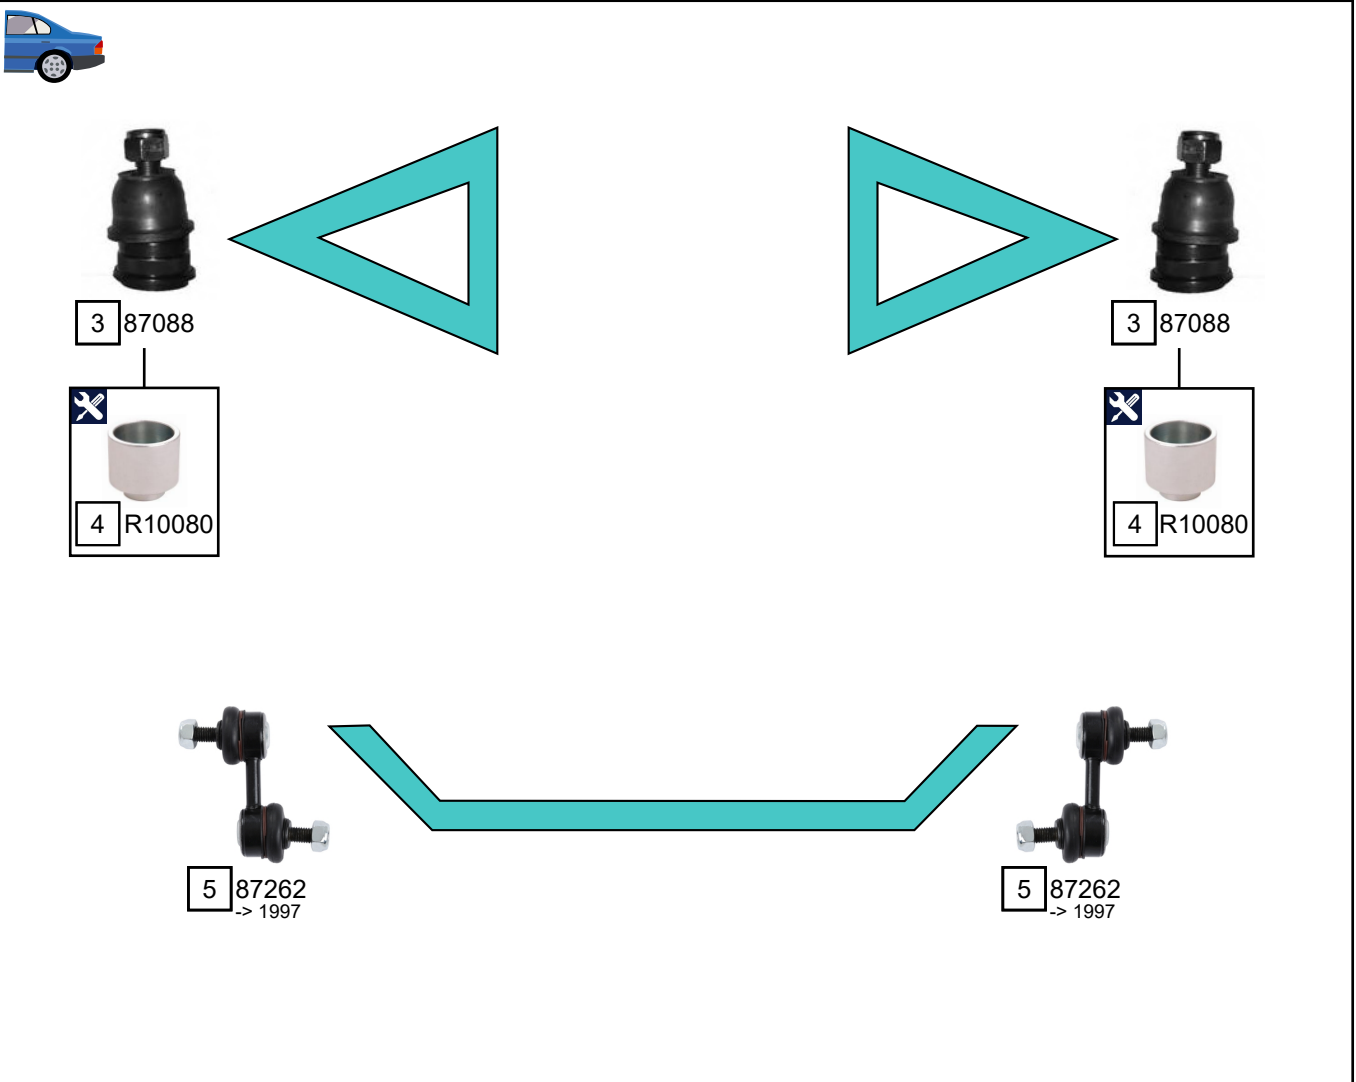

SONATA II (Y-3)

05/1993 - 06/1998

Ref.	Sidem Ref.	Description	OE-number	Measures	Ref.	Sidem Ref.	Description	OE-number	Measures
1	87068	stabiliser link	54830 34500	L:53	4	R10080	mounting tool ring ø48 ø40	SEE PAGE III	di:40 do:48
2	87033	tie rod end	56820 37010	c:13.6 th:FM14x1.5R	5	87262	stabiliser link rear axle	55580 37030	L:61
3	87088	ball joint	55130 34A01	c:16.2 do:40					