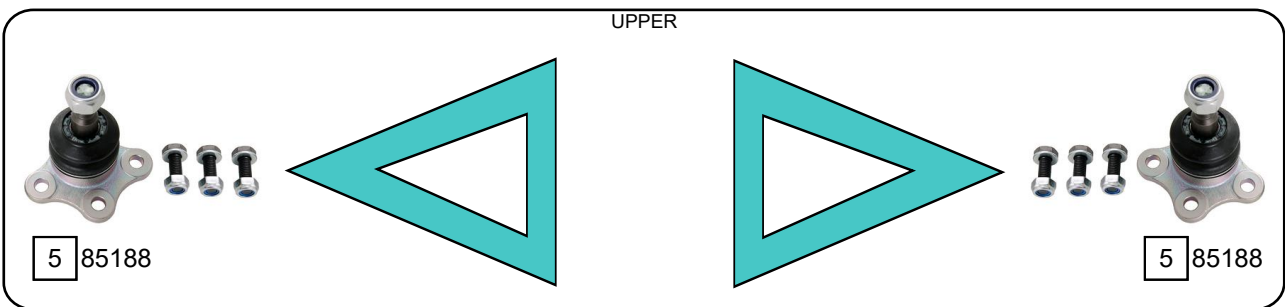

TROOPER / BIGHORN (UB)
TROOPER / BIGHORN (UBS)

08/1991 - 07/1998
08/1998 - 08/2004

Ref.	Sidem Ref.	Description	OE-number	Measures	Ref.	Sidem Ref.	Description	OE-number	Measures
1	9662	stabiliser link left	8 97018 228 2	L:150	5	85188	ball joint upper	8 98005 826 0	c:17.6
2	9663	stabiliser link right	8 97018 227 2	L:150	6	85186	ball joint lower	8 94459 465 2	c:20.5
3	85134	tie rod end	8 97020 954 2	c:16 th:FM14X1.5L	7	85063	stabiliser link	8 97018 125 2	L:204
4	85135	tie rod end	8 97020 953 1	c:16 th:FM14x1.5R					