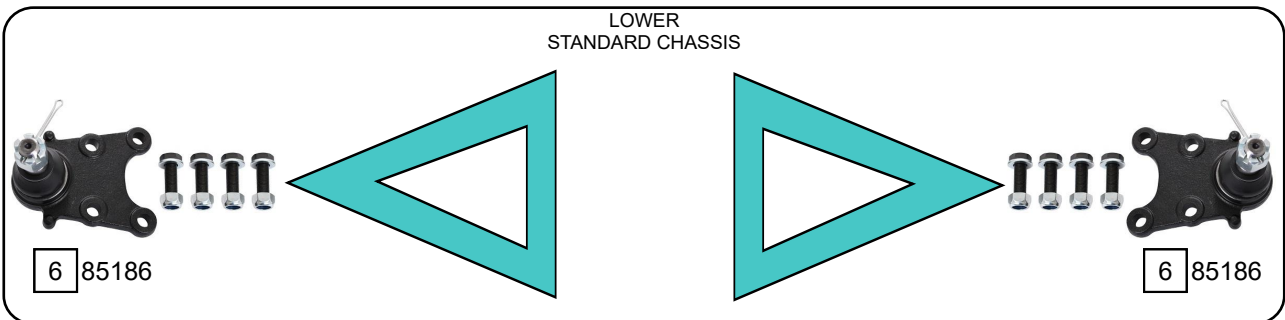

TROOPER / BIGHORN (UB)
TROOPER / BIGHORN (UBS)

08/1991 - 07/1998
08/1998 - 08/2004

Ref.	Sidem Ref.	Description	OE-number	Measures	Ref.	Sidem Ref.	Description	OE-number	Measures
1	9662	stabiliser link left	8 97018 228 2	L:150	5	85188	ball joint upper	8 98005 826 0	c:17.6
2	9663	stabiliser link right	8 97018 227 2	L:150	6	85186	ball joint lower	8 94459 465 2	c:20.5
3	85134	tie rod end	8 97020 954 2	c:16 th:FM14X1.5L	7	85063	stabiliser link	8 97018 125 2	L:204
4	85135	tie rod end	8 97020 953 1	c:16 th:FM14x1.5R					