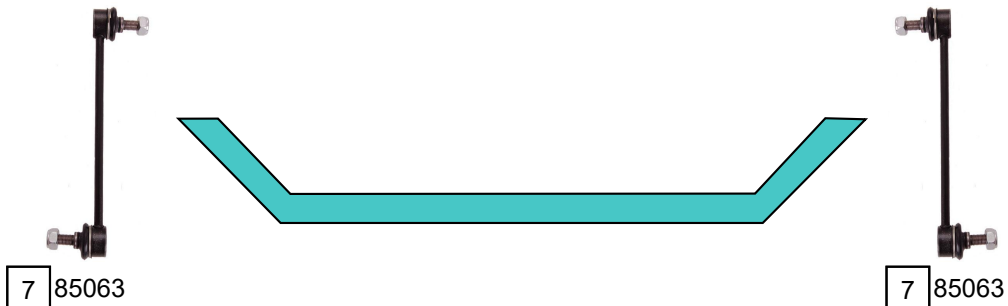

TROOPER / BIGHORN (UB)
TROOPER / BIGHORN (UBS)

08/1991 - 07/1998
08/1998 - 08/2004

Ref.	Sidem Ref.	Description	OE-number	Measures	Ref.	Sidem Ref.	Description	OE-number	Measures
1	9662	stabiliser link left	8 97018 228 2	L:150	5	85188	ball joint upper	8 98005 826 0	c:17.6
2	9663	stabiliser link right	8 97018 227 2	L:150	6	85186	ball joint lower	8 94459 465 2	c:20.5
3	85134	tie rod end	8 97020 954 2	c:16 th:FM14X1.5L	7	85063	stabiliser link	8 97018 125 2	L:204
4	85135	tie rod end	8 97020 953 1	c:16 th:FM14x1.5R					