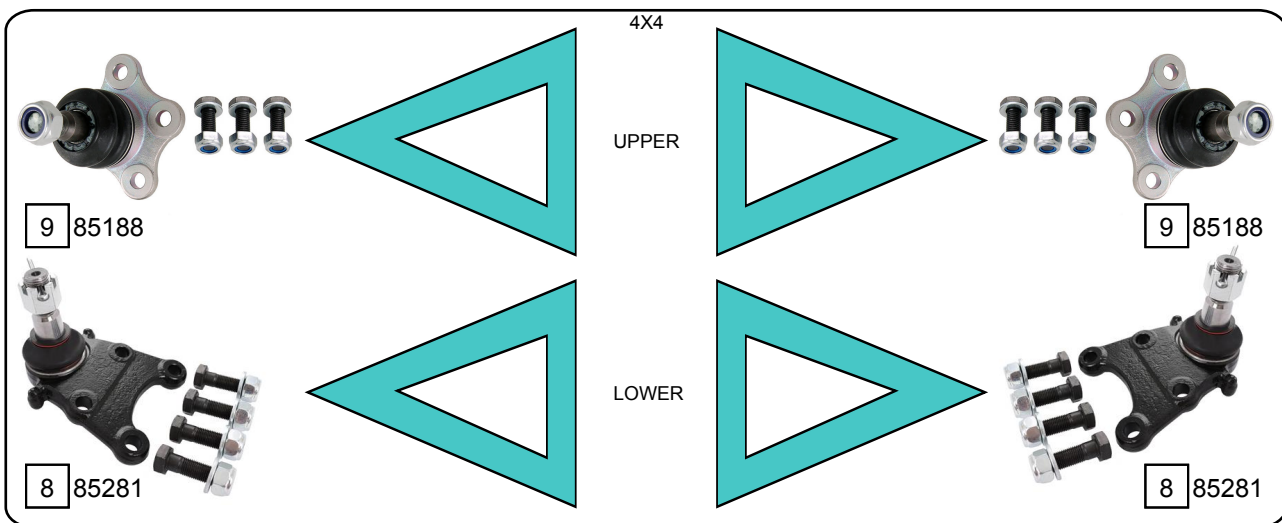

D-MAX I (8DH)

10/2006 - 06/2012

Ref.	Sidem Ref.	Description	OE-number	Measures	Ref.	Sidem Ref.	Description	OE-number	Measures
1	85060	stabiliser link left	8 97944 569 0	L:155	6	85011	axial joint	8 98056 550 0	th:MM18X1.5R L:294
2	85061	stabiliser link right	8 97944 568 0	L:155	7	85280	ball joint upper	8 98005 827 0	c:17.5
3	85062	stabiliser link	8 97944 575 0	L:115	8	85281	ball joint lower	8 98005 875 0	c:20.6
4	85136	tie rod end	8 98055 746 0	c:16.2 th:FM14X1.5R	9	85188	ball joint upper	8 98005 826 0	c:17.6
5	85010	axial joint	8 98055 744 0	th:MM14X1.5R L:302					