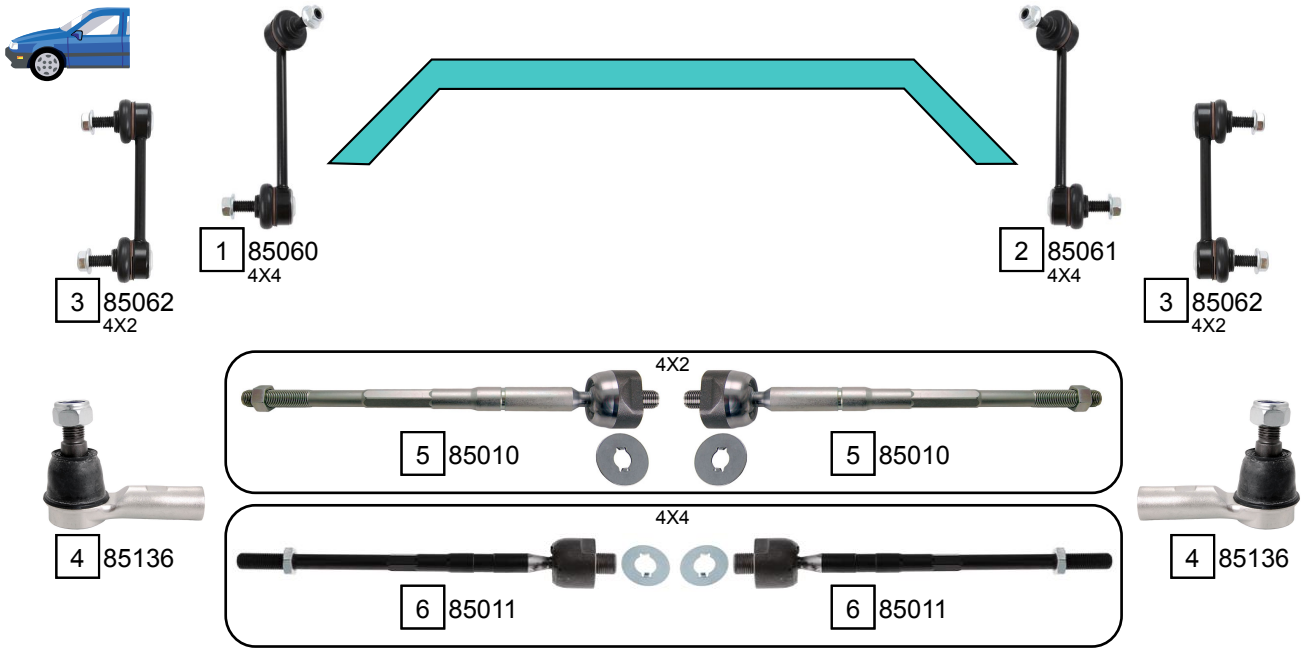

D-MAX I (8DH)

10/2006 - 06/2012

Ref.	Sidem Ref.	Description	OE-number	Measures	Ref.	Sidem Ref.	Description	OE-number	Measures
1	85060	stabiliser link left	8 97944 569 0	L:155	6	85011	axial joint	8 98056 550 0	th:MM18X1.5R L:294
2	85061	stabiliser link right	8 97944 568 0	L:155	7	85280	ball joint upper	8 98005 827 0	c:17.5
3	85062	stabiliser link	8 97944 575 0	L:115	8	85281	ball joint lower	8 98005 875 0	c:20.6
4	85136	tie rod end	8 98055 746 0	c:16.2 th:FM14X1.5R	9	85188	ball joint upper	8 98005 826 0	c:17.6
5	85010	axial joint	8 98055 744 0	th:MM14X1.5R L:302					