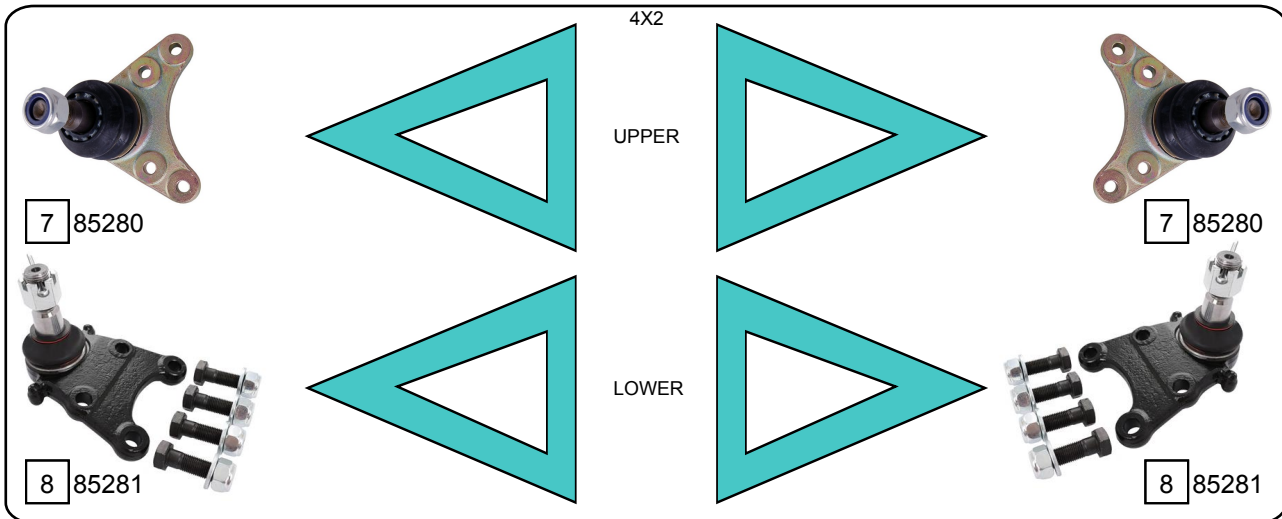

D-MAX I (8DH)

10/2006 - 06/2012

Ref.	Sidem Ref.	Description	OE-number	Measures	Ref.	Sidem Ref.	Description	OE-number	Measures
1	85060	stabiliser link left	8 97944 569 0	L:155	6	85011	axial joint	8 98056 550 0	th:MM18X1.5R L:294
2	85061	stabiliser link right	8 97944 568 0	L:155	7	85280	ball joint upper	8 98005 827 0	c:17.5
3	85062	stabiliser link	8 97944 575 0	L:115	8	85281	ball joint lower	8 98005 875 0	c:20.6
4	85136	tie rod end	8 98055 746 0	c:16.2 th:FM14X1.5R	9	85188	ball joint upper	8 98005 826 0	c:17.6
5	85010	axial joint	8 98055 744 0	th:MM14X1.5R L:302					