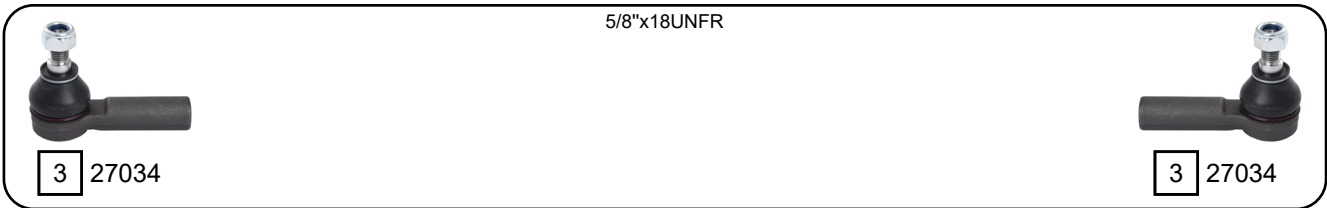

XJ SERIES I-II-III
XJS - XJSC

07/1968 - 02/1993
09/1973 - 03/1996

Ref.	Sidem Ref.	Description	OE-number	Measures	Ref.	Sidem Ref.	Description	OE-number	Measures
1	27069	stabiliser link	C46186 S1	L:160	5	27015	axial joint	JLM 409	th:13/16"-20UNF L:295
2	27067	stabiliser link	C42907	L:139	6	27080	ball joint	CAC 9938	c:17.4
3	27034	tie rod end	GSJ 148	c:14.6 th:5/8"x18UNFR	7	27181	ball joint lower	JLM 11860	c:16.7
4	27134	tie rod end	JLM 9660	c:14.6 th:FM14x1.5R					