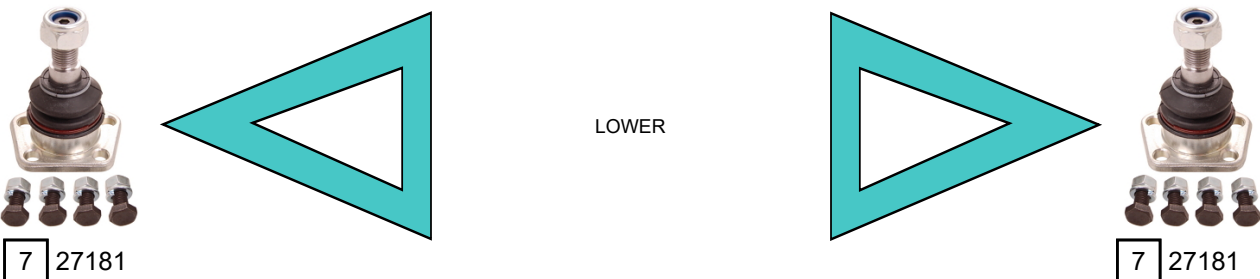

XJ SERIES I-II-III
XJS - XJSC

07/1968 - 02/1993
09/1973 - 03/1996

Ref.	Sidem Ref.	Description	OE-number	Measures	Ref.	Sidem Ref.	Description	OE-number	Measures
1	27069	stabiliser link	C46186 S1	L:160	5	27015	axial joint	JLM 409	th:13/16"-20UNF L:295
2	27067	stabiliser link	C42907	L:139	6	27080	ball joint	CAC 9938	c:17.4
3	27034	tie rod end	GSJ 148	c:14.6 th:5/8"x18UNFR	7	27181	ball joint lower	JLM 11860	c:16.7
4	27134	tie rod end	JLM 9660	c:14.6 th:FM14x1.5R					