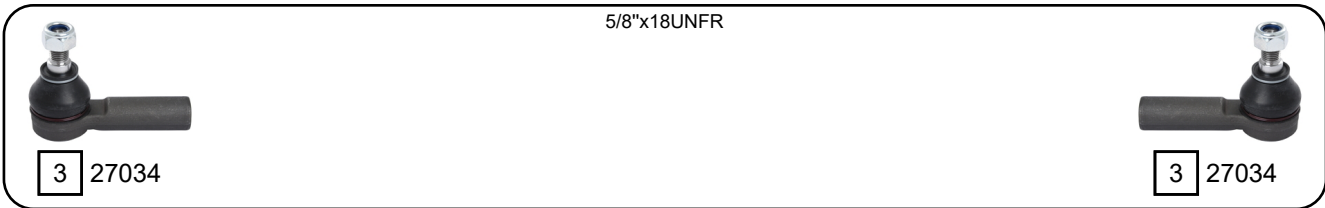

XJ SERIES I-II-III
XJS - XJSC

07/1968 - 02/1993
09/1973 - 03/1996

Ref.	Sidem Ref.	Description	OE-number	Measures	Ref.	Sidem Ref.	Description	OE-number	Measures
1	27069	stabiliser link	C46186 S1	L:160	5	27015	axial joint	JLM 409	th:13/16"-20UNF L:295
2	27067	stabiliser link	C42907	L:139	6	27080	ball joint	CAC 9938	c:17.4
3	27034	tie rod end	GSJ 148	c:14.6 th:5/8"x18UNFR	7	27181	ball joint lower	JLM 11860	c:16.7
4	27134	tie rod end	JLM 9660	c:14.6 th:FM14x1.5R					