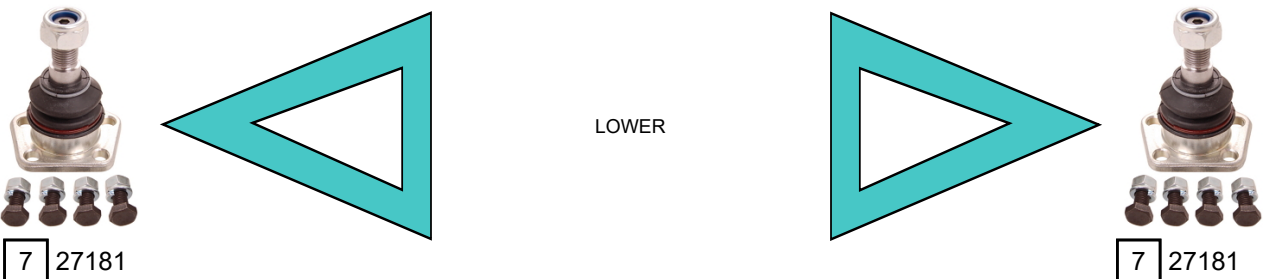

XJ SERIES I-II-III
XJS - XJSC

07/1968 - 02/1993
09/1973 - 03/1996

Ref.	Sidem Ref.	Description	OE-number	Measures	Ref.	Sidem Ref.	Description	OE-number	Measures
1	27069	stabiliser link	C46186 S1	L:160	5	27015	axial joint	JLM 409	th:13/16"-20UNF L:295
2	27067	stabiliser link	C42907	L:139	6	27080	ball joint	CAC 9938	c:17.4
3	27034	tie rod end	GSJ 148	c:14.6 th:5/8"x18UNFR	7	27181	ball joint lower	JLM 11860	c:16.7
4	27134	tie rod end	JLM 9660	c:14.6 th:FM14x1.5R					