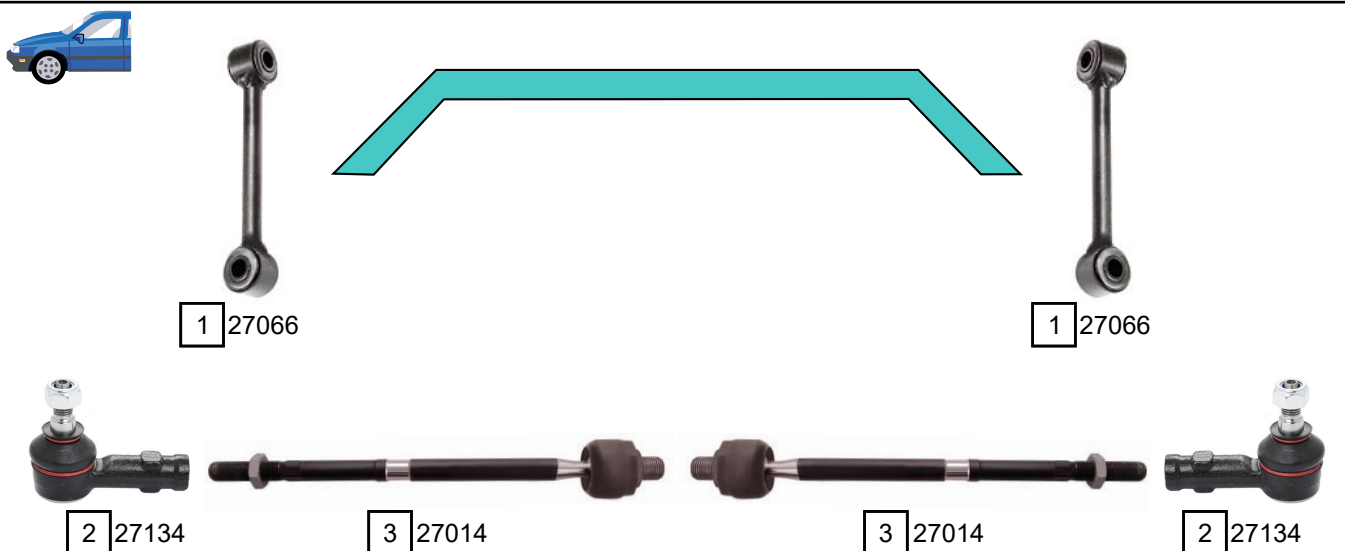

XJ (X300)

11/1994 - 07/1997

Ref.	Sidem Ref.	Description	OE-number	Measures	Ref.	Sidem Ref.	Description	OE-number	Measures
1	27066	stabiliser link	CAC 9827	L:138	4	27080	ball joint	CAC 9938	c:17.4
2	27134	tie rod end	JLM 9660	c:14.6 th:FM14x1.5R	5	27181	ball joint lower	JLM 11860	c:16.7
3	27014	axial joint	Part of	th:MM16X1.5R L:289	6	3261	stabiliser link rear axle	MNA3505AE S1	L:102