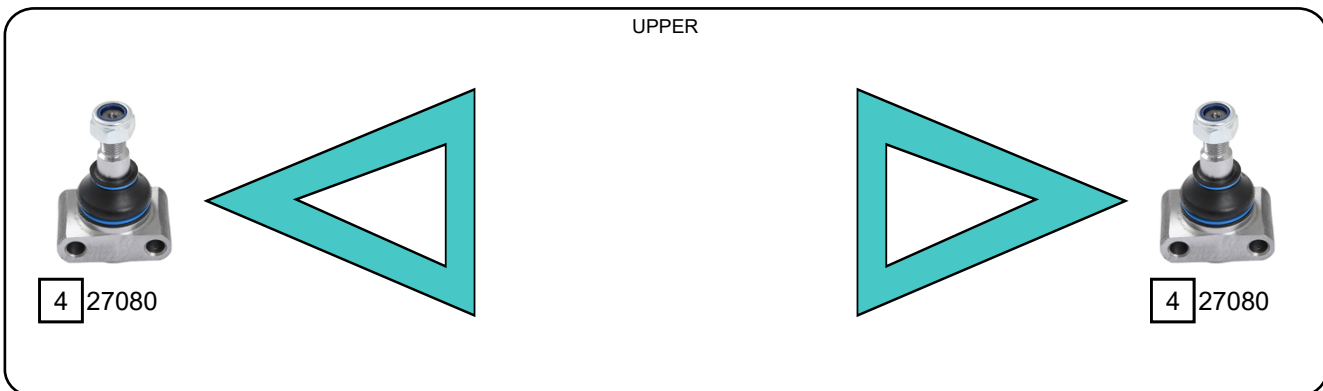

XJ (X300)

11/1994 - 07/1997

Ref.	Sidem Ref.	Description	OE-number	Measures	Ref.	Sidem Ref.	Description	OE-number	Measures
1	27066	stabiliser link	CAC 9827	L:138	4	27080	ball joint	CAC 9938	c:17.4
2	27134	tie rod end	JLM 9660	c:14.6 th:FM14x1.5R	5	27181	ball joint lower	JLM 11860	c:16.7
3	27014	axial joint	Part of	th:MM16X1.5R L:289	6	3261	stabiliser link rear axle	MNA3505AE S1	L:102