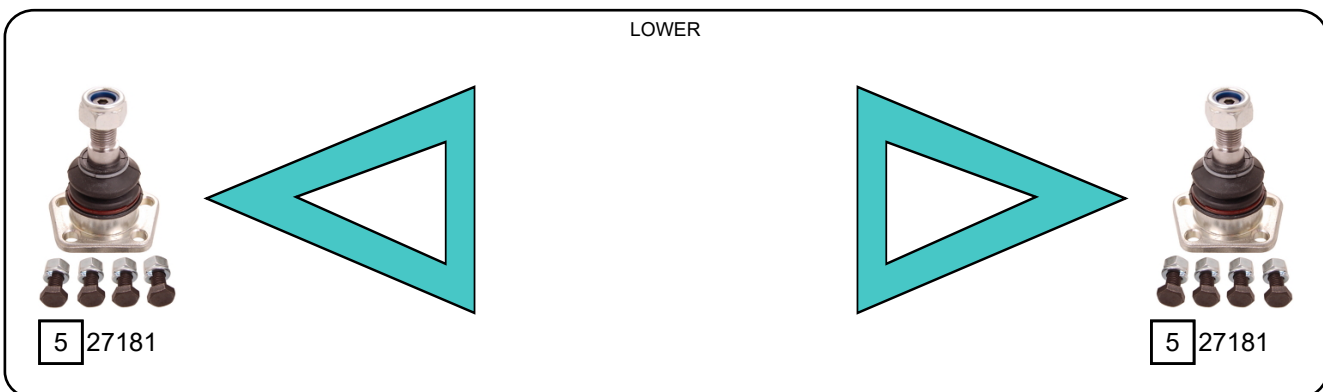

XJ (X300)

11/1994 - 07/1997

Ref.	Sidem Ref.	Description	OE-number	Measures	Ref.	Sidem Ref.	Description	OE-number	Measures
1	27066	stabiliser link	CAC 9827	L:138	4	27080	ball joint	CAC 9938	c:17.4
2	27134	tie rod end	JLM 9660	c:14.6 th:FM14x1.5R	5	27181	ball joint lower	JLM 11860	c:16.7
3	27014	axial joint	Part of	th:MM16X1.5R L:289	6	3261	stabiliser link rear axle	MNA3505AE S1	L:102