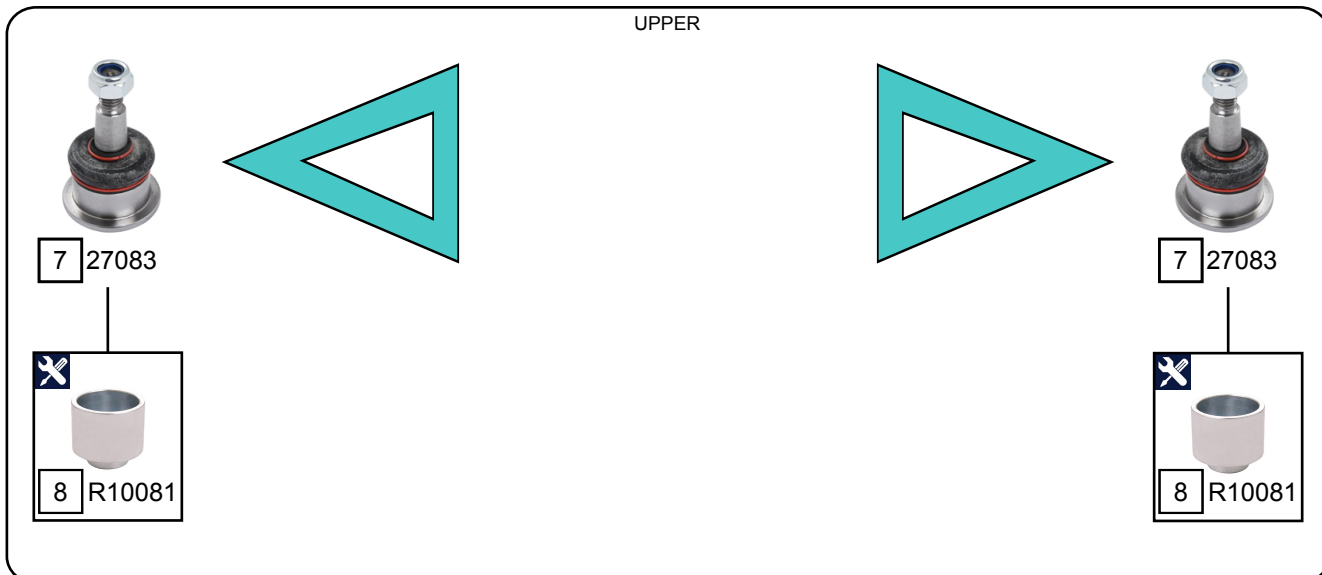

XJ (X308,NAW,NBW)

07/1997 - 05/2003

Ref.	Sidem Ref.	Description	OE-number	Measures	Ref.	Sidem Ref.	Description	OE-number	Measures
1	27068	stabiliser link	MNC 2105AA	L:139	5	327.030	steering rack gaiter	JLM 20683	D:57 d:13 L:172
2	27065	stabiliser link	MJA 2105AG	L:115	6	27017	axial joint	Part of	th:MM16X1.5R L:278
3	27134	tie rod end	JLM 9660	c:14.6 th:FM14x1.5R	7	27083	ball joint	JLM 21177	c:14.5 do:39.5
4	27014	axial joint	Part of	th:MM16X1.5R L:289	8	R10081	mounting tool ring ø50 ø42	SEE PAGE III	di:42 do:50