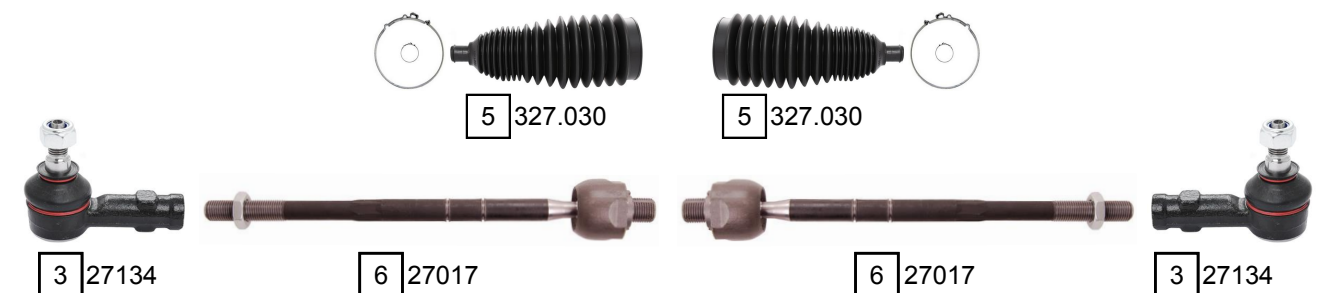

XJ (X308,NAW,NBW)

07/1997 - 05/2003

Ref.	Sidem Ref.	Description	OE-number	Measures	Ref.	Sidem Ref.	Description	OE-number	Measures
1	27068	stabiliser link	MNC 2105AA	L:139	5	327.030	steering rack gaiter	JLM 20683	D:57 d:13 L:172
2	27065	stabiliser link	MJA 2105AG	L:115	6	27017	axial joint	Part of	th:MM16X1.5R L:278
3	27134	tie rod end	JLM 9660	c:14.6 th:FM14x1.5R	7	27083	ball joint	JLM 21177	c:14.5 do:39.5
4	27014	axial joint	Part of	th:MM16X1.5R L:289	8	R10081	mounting tool ring ø50 ø42	SEE PAGE III	di:42 do:50