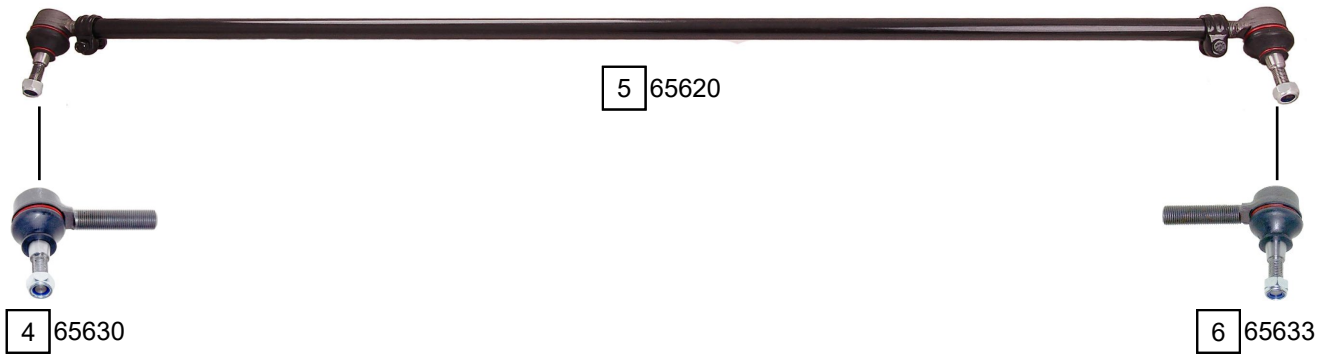

90 - 110 (DHMC)
127 (130) (DHMC)

03/1984 - 07/1990

Ref.	Sidem Ref.	Description	OE-number	Measures	Ref.	Sidem Ref.	Description	OE-number	Measures
1	865808	stabiliser mounting	NTC 6828	di:22.5	4	65630	tie rod end	NRC 6007	c:15 th:11/16"x16UNFF
2	65160	stabiliser link	NTC 1888	L:63	5	65620	track rod	NRC 9743	L:1250
3	865814 SET	stabiliser mounting set	552819	di:19	6	65633	tie rod end	NRC 4745	c:15 th:11/16"x16UNFL