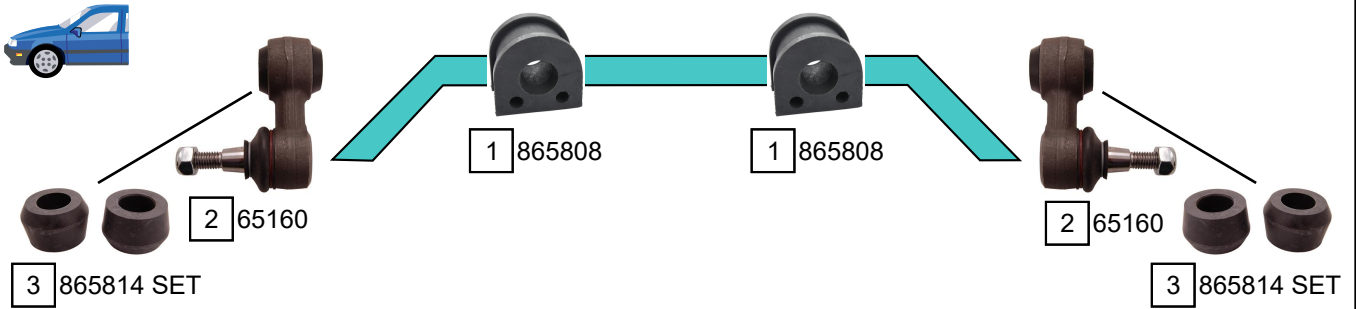

90 - 110 (DHMC)
127 (130) (DHMC)

03/1984 - 07/1990

Ref.	Sidem Ref.	Description	OE-number	Measures	Ref.	Sidem Ref.	Description	OE-number	Measures
1	865808	stabiliser mounting	NTC 6828	di:22.5	4	65630	tie rod end	NRC 6007	c:15 th:11/16"x16UNFF
2	65160	stabiliser link	NTC 1888	L:63	5	65620	track rod	NRC 9743	L:1250
3	865814 SET	stabiliser mounting set	552819	di:19	6	65633	tie rod end	NRC 4745	c:15 th:11/16"x16UNFL