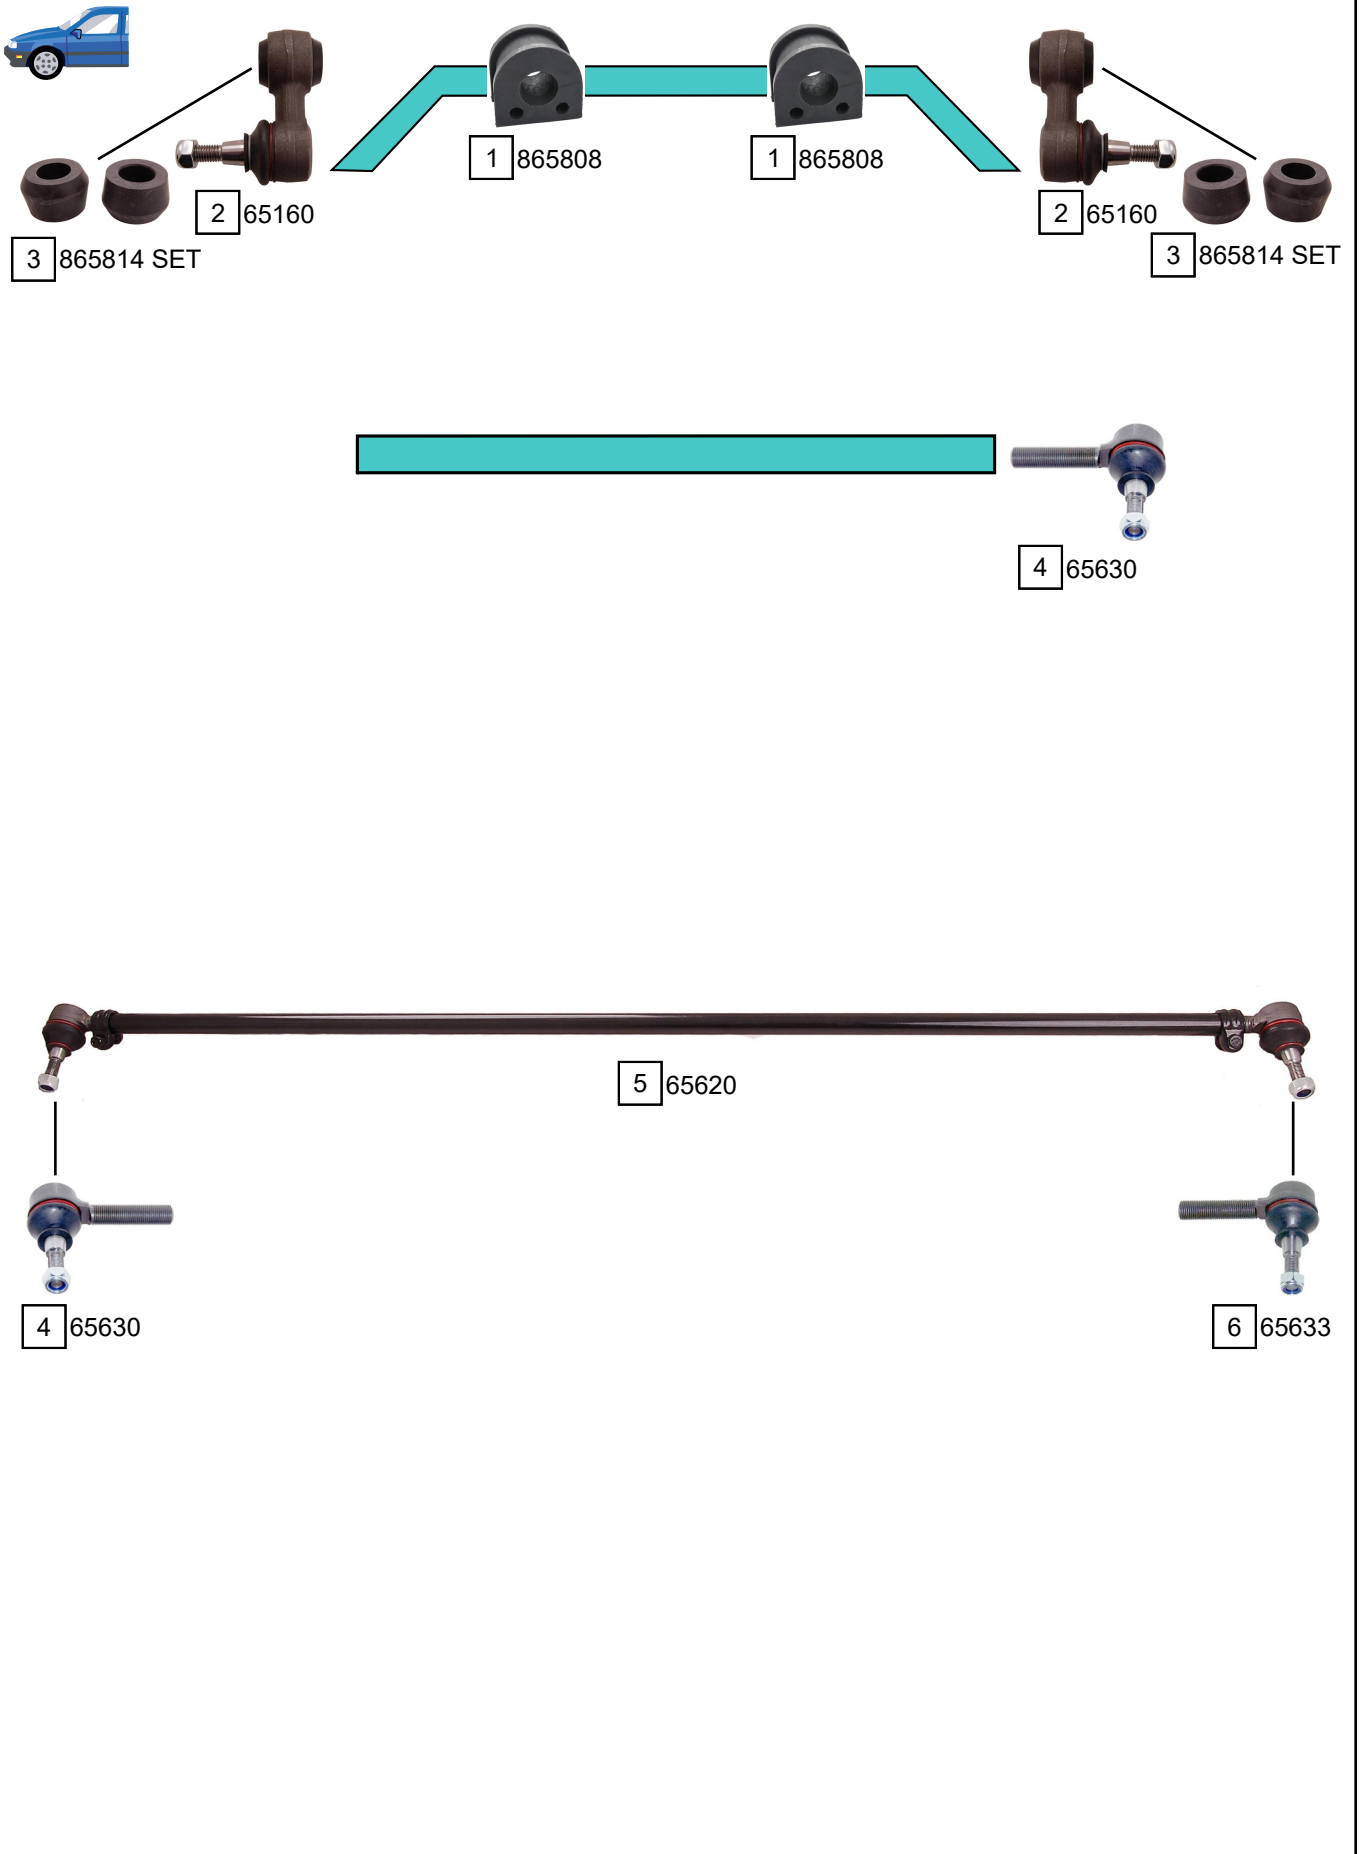

LAND ROVER DEFENDER

DEFENDER 90 - 110 - 130 (LD)

09/1990 - 01/2016

Ref.	Sidem Ref.	Description	OE-number	Measures	Ref.	Sidem Ref.	Description	OE-number	Measures
1	865808	stabiliser mounting	NTC 6828	di:22.5	4	65630	tie rod end	NRC 6007	c:15 th:11/16"x16UNFF
2	65160	stabiliser link	NTC 1888	L:63	5	65620	track rod	NRC 9743	L:1250
3	865814 SET	stabiliser mounting set	552819	di:19	6	65633	tie rod end	NRC 4745	c:15 th:11/16"x16UNFL