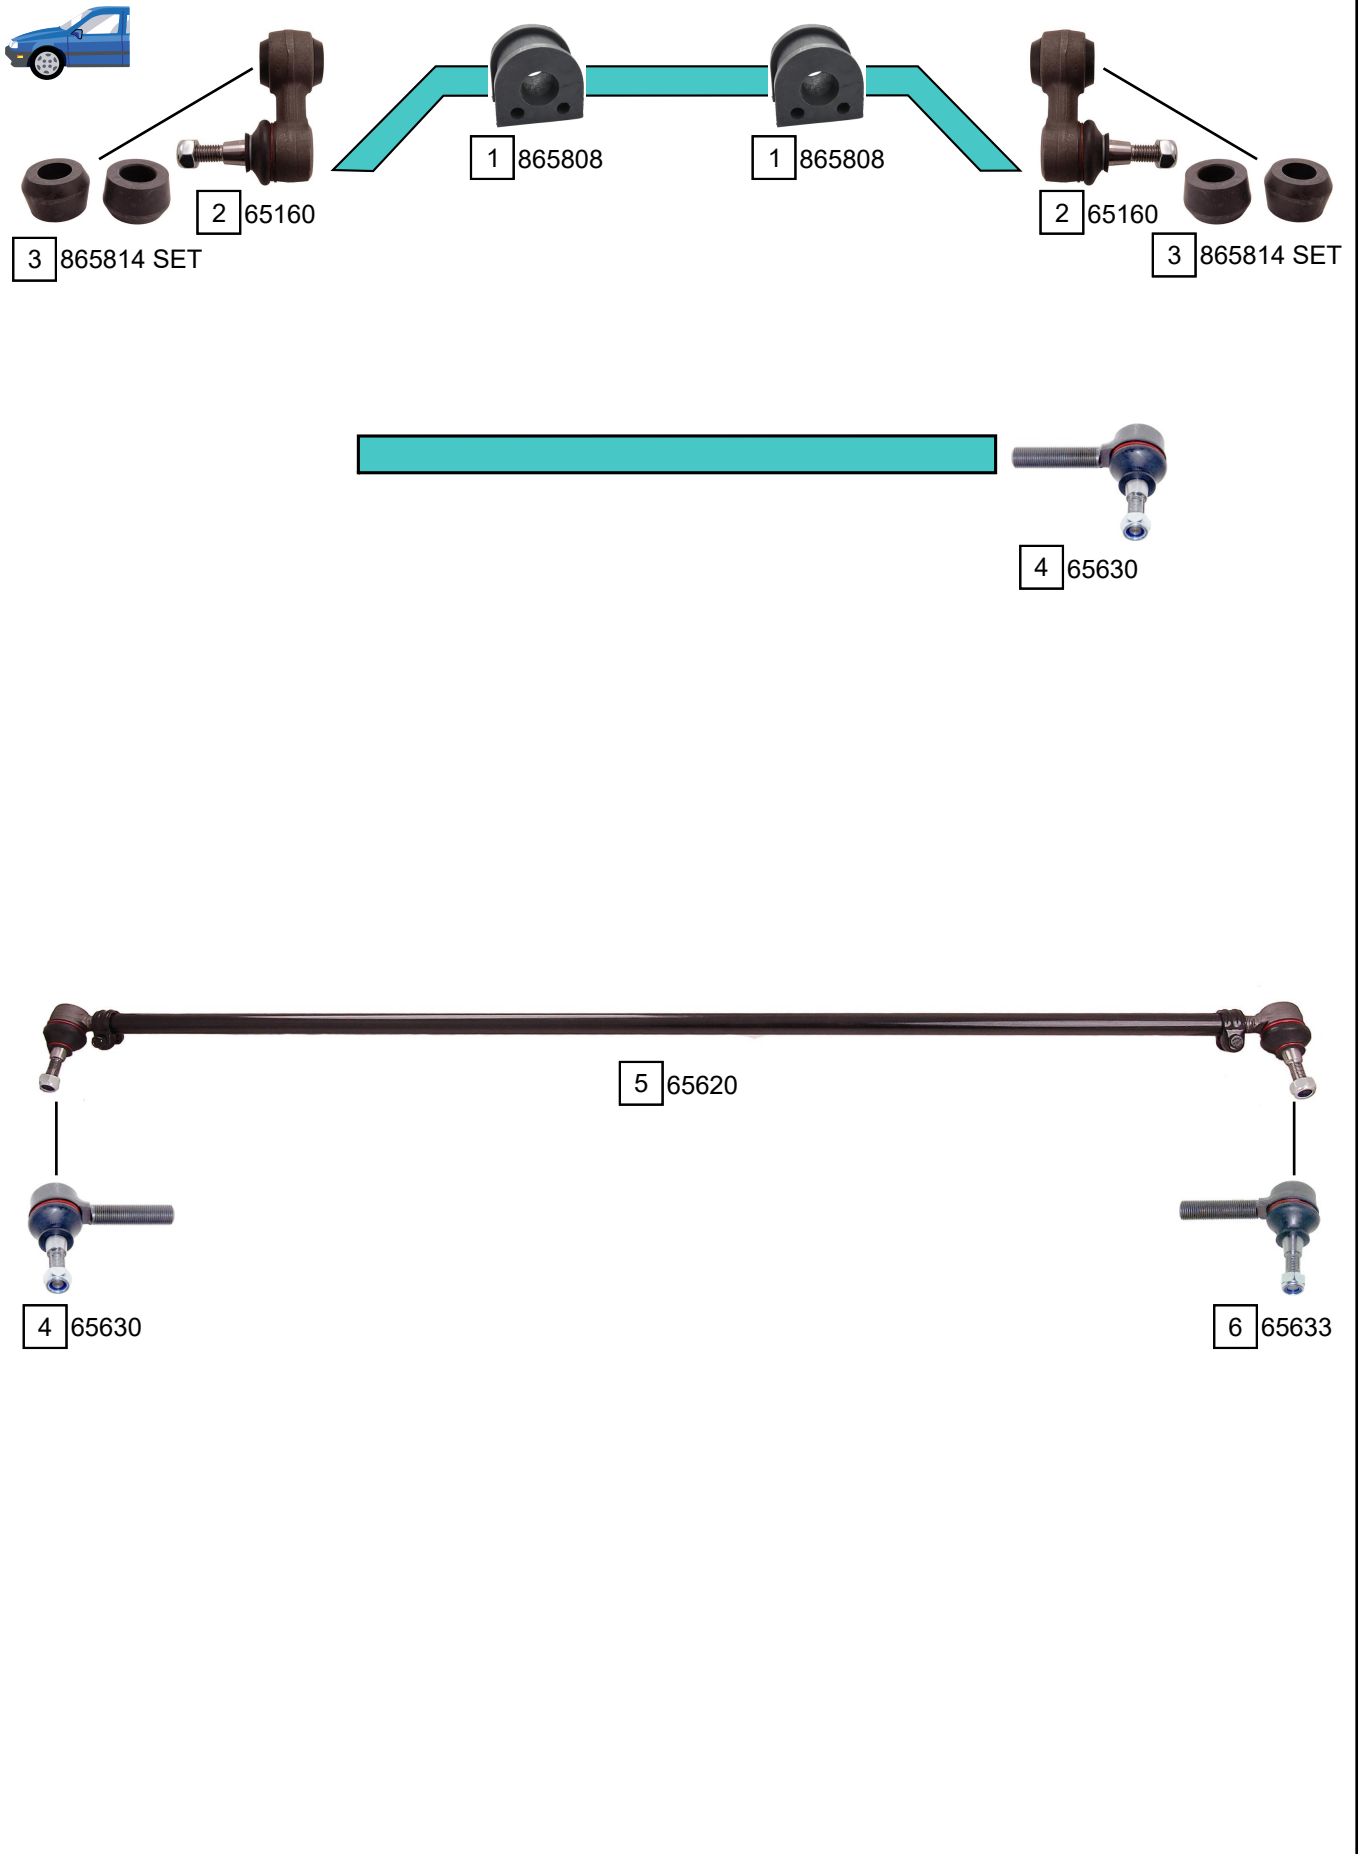

# LAND ROVER DEFENDER

DEFENDER 90 - 110 - 130 (LD)

09/1990 - 01/2016

Ref.	Sidem Ref.	Description	OE-number	Measures	Ref.	Sidem Ref.	Description	OE-number	Measures
1	865808	stabiliser mounting	NTC 6828	di:22.5	4	65630	tie rod end	NRC 6007	c:15 th:11/16"x16UNFF
2	65160	stabiliser link	NTC 1888	L:63	5	65620	track rod	NRC 9743	L:1250
3	865814 SET	stabiliser mounting set	552819	di:19	6	65633	tie rod end	NRC 4745	c:15 th:11/16"x16UNFL