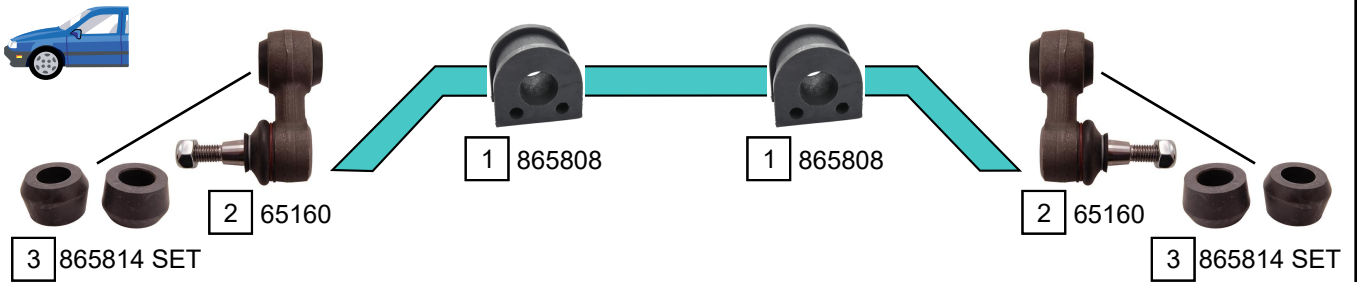

# LAND ROVER DISCOVERY

DISCOVERY I (LJ, LG)

10/1989 - 10/1998

-> CHAS JA018174

CHAS JA018175 ->

Ref.	Sidem Ref.	Description	OE-number	Measures	Ref.	Sidem Ref.	Description	OE-number	Measures
1	865808	stabiliser mounting	NTC 6828	di:22.5	4	65630	tie rod end	NRC 6007	c:15 th:11/16"x16UNFF
2	65160	stabiliser link	NTC 1888	L:63	5	65633	tie rod end	NRC 4745	c:15 th:11/16"x16UNFL
3	865814 SET	stabiliser mounting set	552819	di:19					