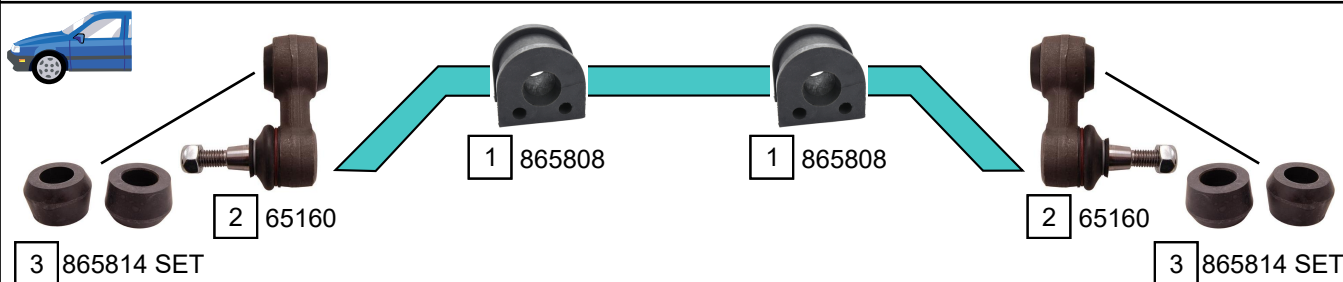

RANGE ROVER I (CLASSIC)

12/1970 - 07/1994

-> CHAS HA615503

CHAS HA615504 ->

Ref.	Sidem Ref.	Description	OE-number	Measures	Ref.	Sidem Ref.	Description	OE-number	Measures
1	865808	stabiliser mounting	NTC 6828	di:22.5	4	65630	tie rod end	NRC 6007	c:15 th:11/16"x16UNFF
2	65160	stabiliser link	NTC 1888	L:63	5	65633	tie rod end	NRC 4745	c:15 th:11/16"x16UNFL
3	865814 SET	stabiliser mounting set	552819	di:19					