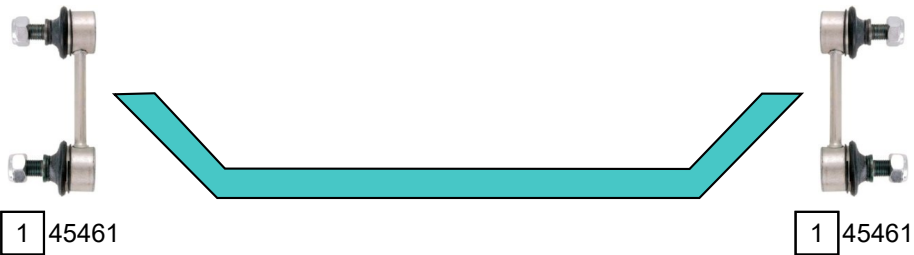

LS 400 (UCF20)

10/1994 - 08/2000

1 45461

1 45461

Ref.	Sidem Ref.	Description	OE-number	Measures	Ref.	Sidem Ref.	Description	OE-number	Measures
1	45461	stabiliser link rear axle	48830 22041	L:95					