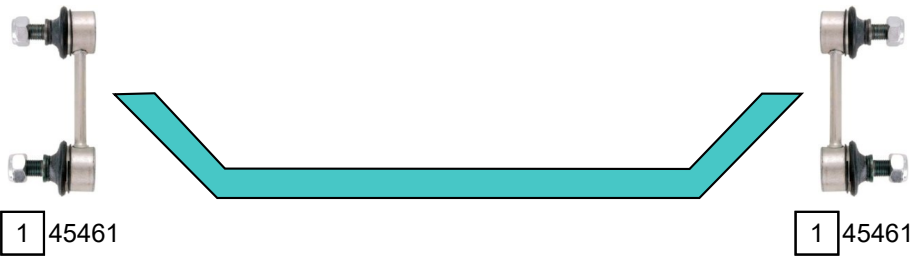

LS 400 (UCF20)

10/1994 - 08/2000

Ref.	Sidem Ref.	Description	OE-number	Measures	Ref.	Sidem Ref.	Description	OE-number	Measures
1	45461	stabiliser link rear axle	48830 22041	L:95					