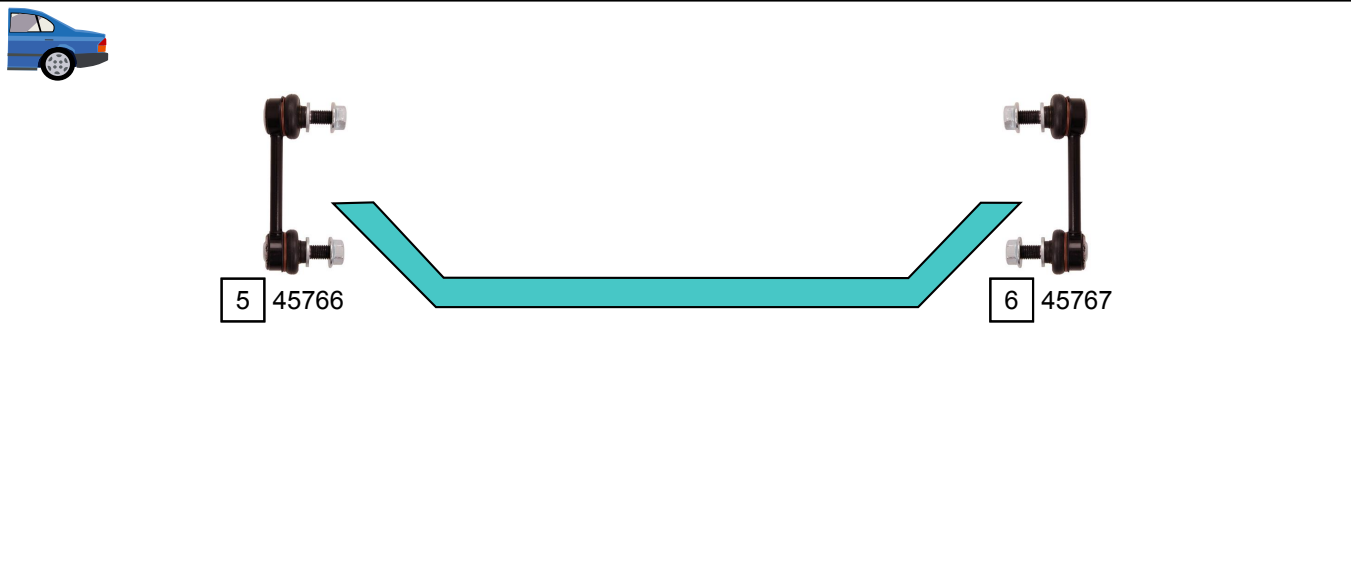

RX 200-300-350-450H (\_L2\_)

10/2015 ->

Ref.	Sidem Ref.	Description	OE-number	Measures	Ref.	Sidem Ref.	Description	OE-number	Measures
1	45068	stabiliser link	48820 28050	L:260	4	45291	ball joint right	43330 49165	c:17.8
2	45032	tie rod end	45460 49085	c:13.6 th:FM16X1.5R	5	45766	stabiliser link left	48803 48010	L:110
3	45290	ball joint left	43340 49035	c:17.8	6	45767	stabiliser link right	48802 48010	L:110