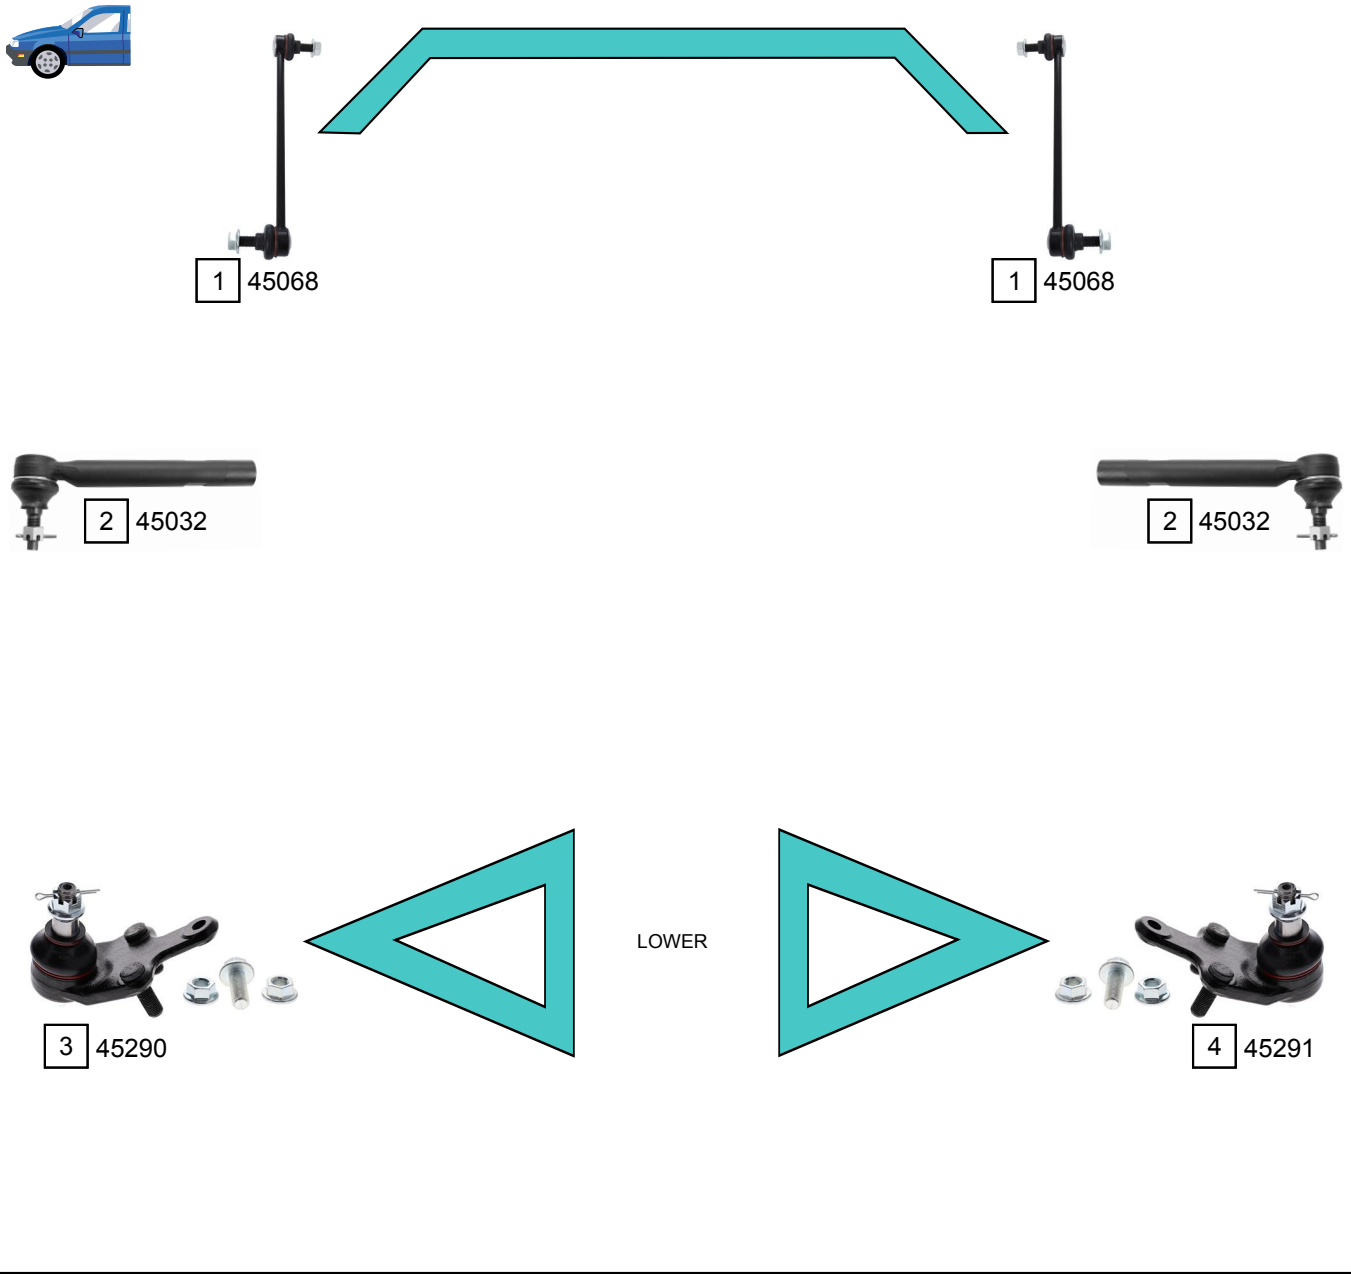

RX 200-300-350-450H (\_L2\_)

10/2015 ->

Ref.	Sidem Ref.	Description	OE-number	Measures	Ref.	Sidem Ref.	Description	OE-number	Measures
1	45068	stabiliser link	48820 28050	L:260	4	45291	ball joint right	43330 49165	c:17.8
2	45032	tie rod end	45460 49085	c:13.6 th:FM16X1.5R	5	45766	stabiliser link left	48803 48010	L:110
3	45290	ball joint left	43340 49035	c:17.8	6	45767	stabiliser link right	48802 48010	L:110