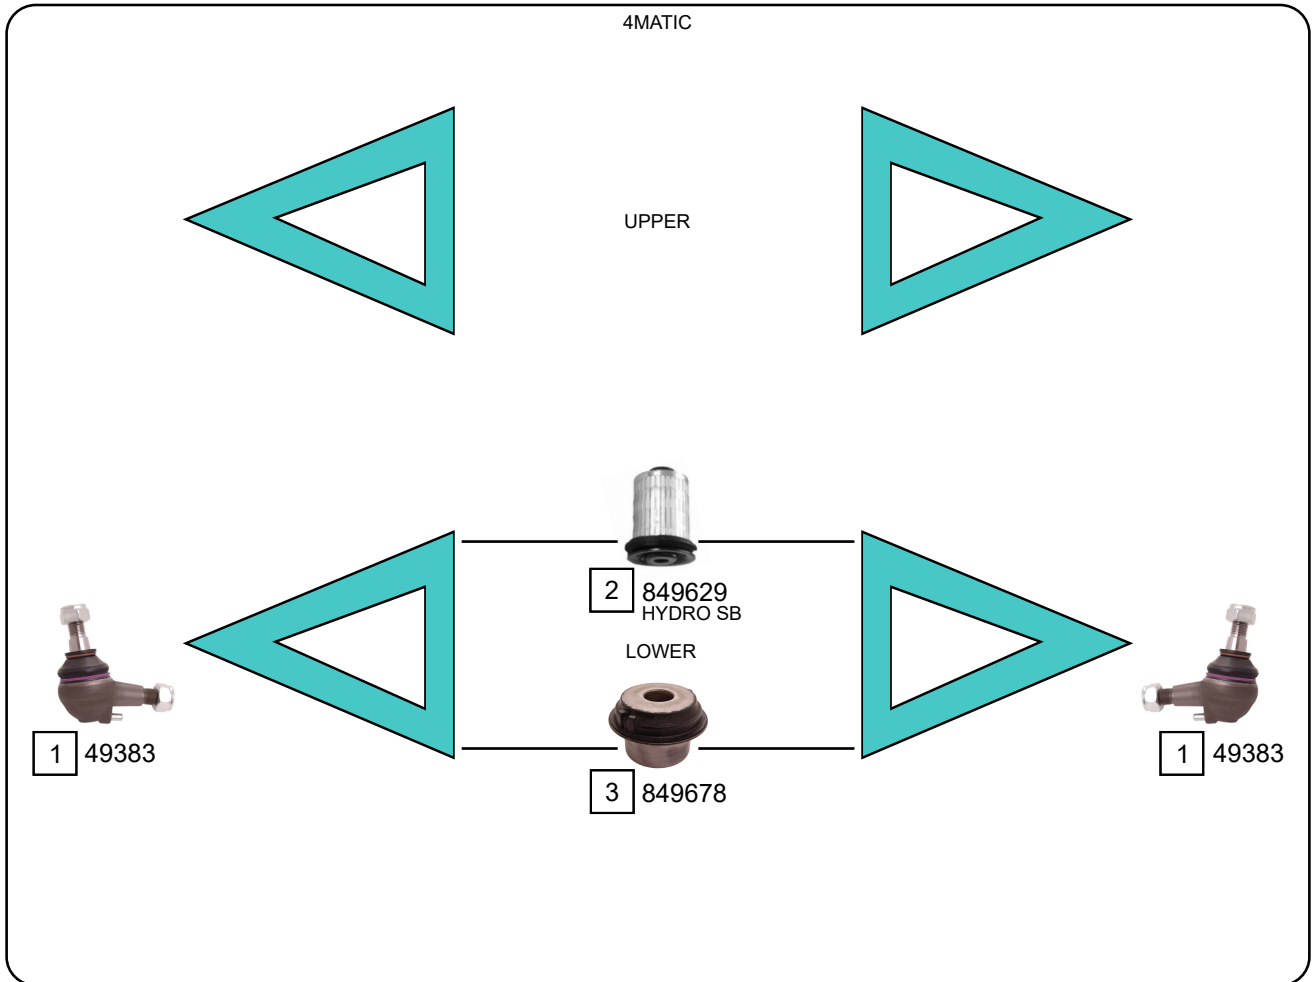

E-CLASS (W210)
E-CLASS (S210)

06/1995 - 08/2003
06/1996 - 03/2003

Ref.	Sidem Ref.	Description	OE-number	Measures	Ref.	Sidem Ref.	Description	OE-number	Measures
1	49383	ball joint	211 330 03 35	c:15.9	3	849678	silentblock for TCA	Part of	di:19.8 do:50.2
2	849629	silentblock for TCA	210 333 68 14	di:15 do:60					