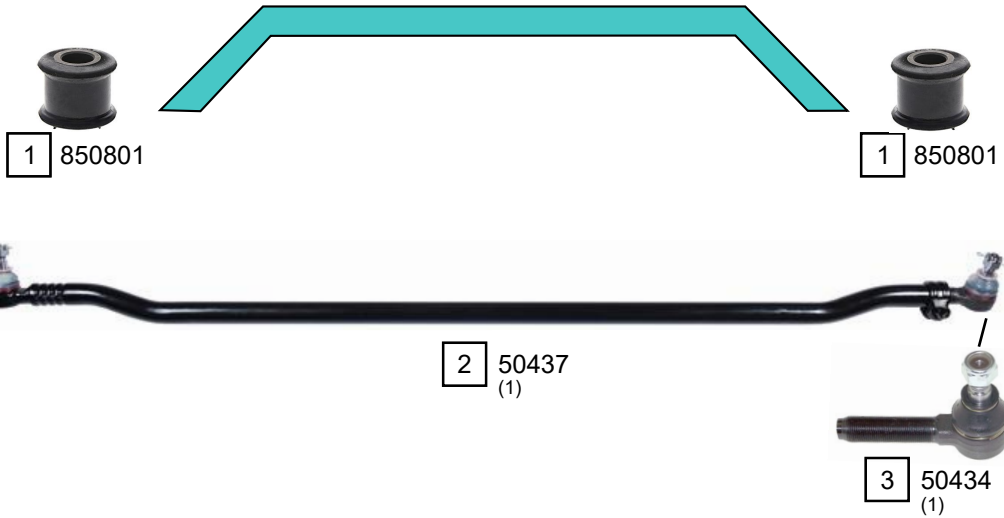

BM601 207D/ 208/ 209D/ 210
BM602 407D/ 409D/ 410
BM611 407D/ 409D/ 410

(1) EXC. Axle FA 730.403 - FA 730.455
(2) 207,208,210 CHAS 166249 -> / MS CHAS 152900 -> / PS CHAS 152684 -> / 209,309,407,409,410

Ref.	Sidem Ref.	Description	OE-number	Measures	Ref.	Sidem Ref.	Description	OE-number	Measures
1	850801	stabiliser mounting	601 321 03 50	di:12	4	50438	drag link	601 460 05 05	L:470
2	50437	tie rod	602 330 00 03	c:16.2 L:1356	5	50335	tie rod end	000 460 21 48	c:16.2 th:MM22x1.5R
3	50434	tie rod end right	601 330 52 35	c:16.2 th:MM20X1.5L					