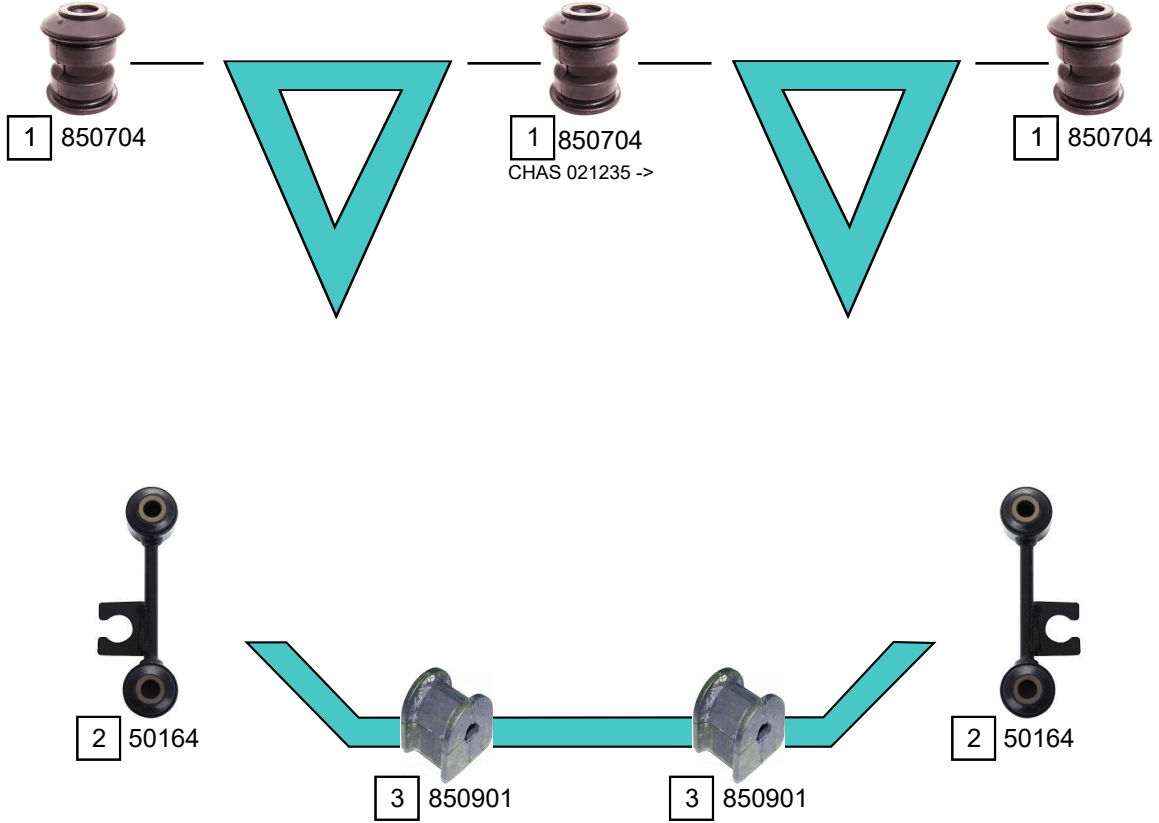

VITO (638)
V-CLASS (638/2)

02/1996 - 07/2003
02/1996 - 07/2003

| Ref. | Sidem Ref. | Description | OE-number | Measures | Ref. | Sidem Ref. | Description | OE-number | Measures |
|------|------------|---------------------------|---------------|----------|------|------------|---------------------|---------------|----------|
| 1 | 850704 | silentblock for TCA | 639 353 00 50 | di:14.5 | 3 | 850901 | stabiliser mounting | 638 326 02 81 | di:13.5 |
| 2 | 50164 | stabiliser link rear axle | 638 326 01 16 | L:105 | | | | | |