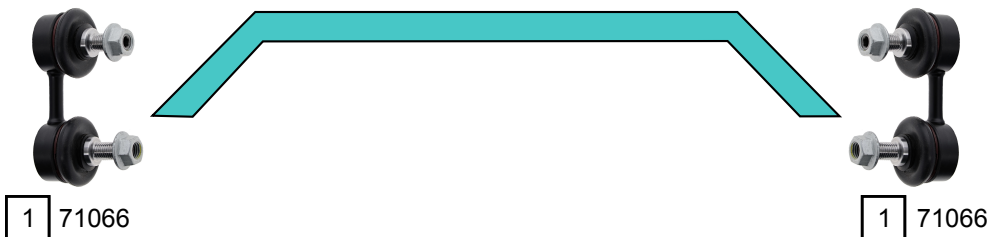

SIGMA (F16A)
SIGMA S.W. (F07W)

12/1990 - 10/1996
01/1993 - 07/1996

Ref.	Sidem Ref.	Description	OE-number	Measures	Ref.	Sidem Ref.	Description	OE-number	Measures
1	71066	stabilizer link	MB518892	L:60	5	R10081	mounting tool ring ø50 ø42	TOOL	di:42 do:50
2	318.032	steering rack gater	MB350581	D:46 d:11 L:185	6	871500 KIT	strut mount kit	MR594613 S1	di:14 do:52
3	71034	tie rod end	MB912519	c:13.5 th:FM14X1.5R	7	71166	stabilizer link rear axle	MR131732	L:60
4	87184	ball joint	Part of	c:15 do:40					