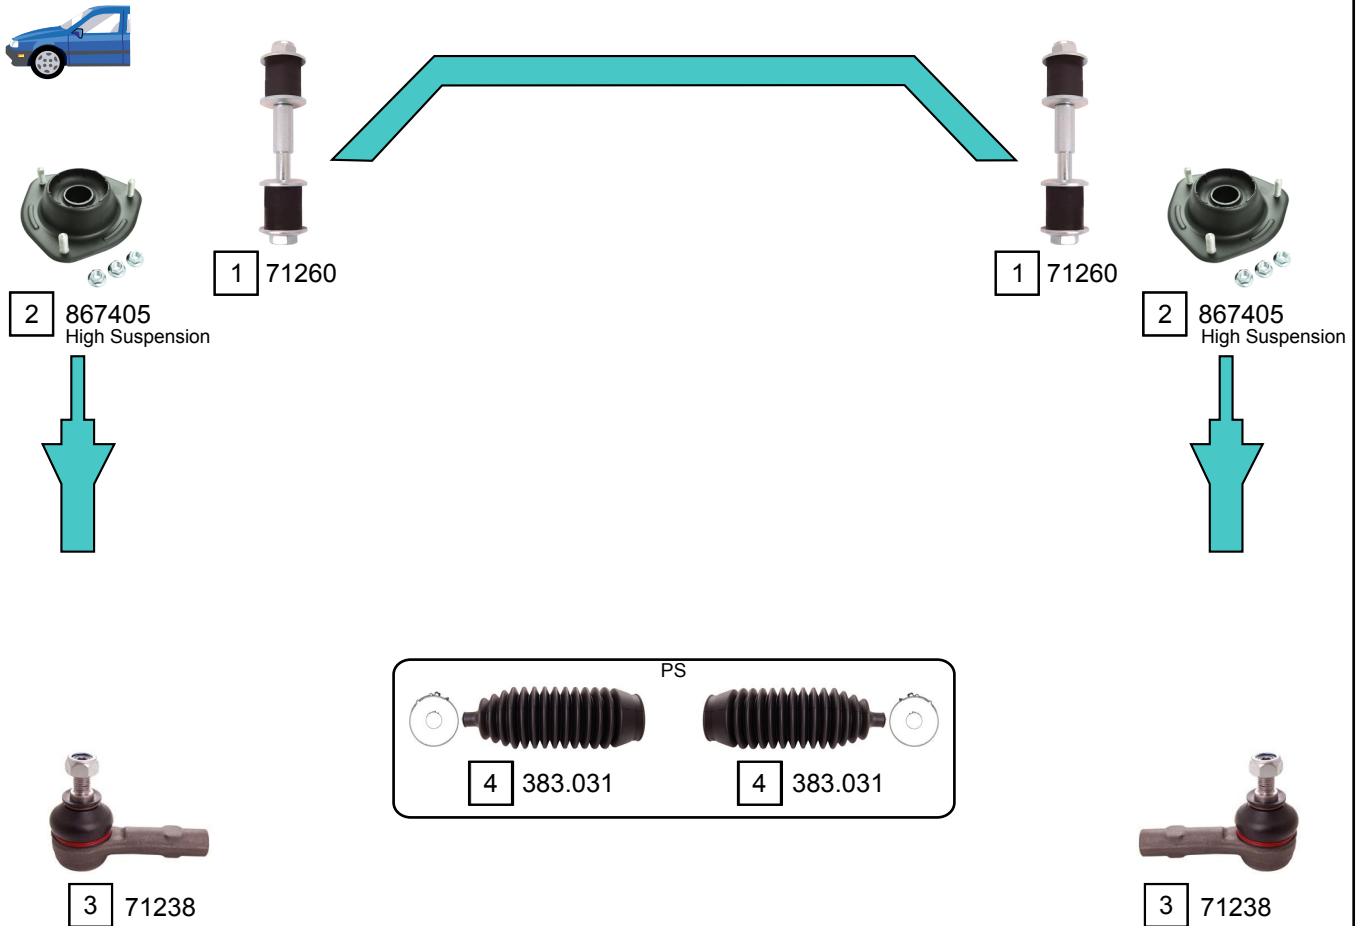

SPACE STAR (DG0)

08/1998 - 03/2006

-> 02/1999

Ref.	Sidem Ref.	Description	OE-number	Measures	Ref.	Sidem Ref.	Description	OE-number	Measures
1	71260	stabiliser link	MR392730	L:136	4	383.031	steering rack gaiter	MR244902	D:43 d:11 L:188
2	867405	strut mount	MR130519	di:15 L:59	5	87184	ball joint	Part of	c:15 do:40
3	71238	tie rod end	MB241982	c:13.4 th:FM12X1.25R	6	R10081	mounting tool ring ø50 ø42	SEE PAGE III	di:42 do:50