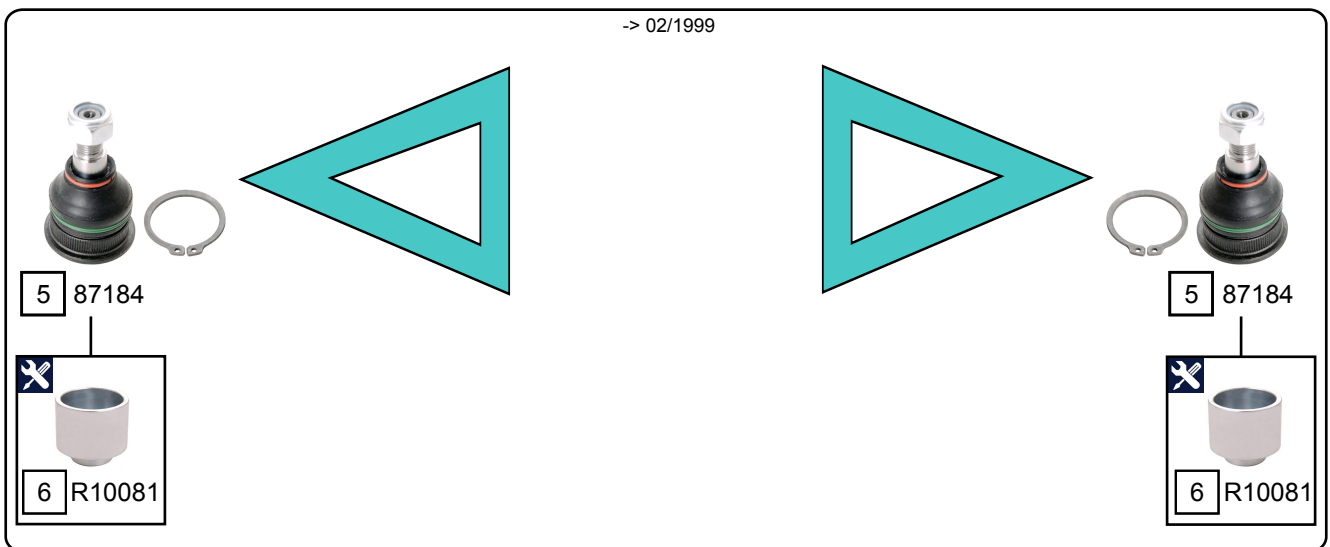

SPACE STAR (DG0)

08/1998 - 03/2006

-> 02/1999

Ref.	Sidem Ref.	Description	OE-number	Measures	Ref.	Sidem Ref.	Description	OE-number	Measures
1	71260	stabiliser link	MR392730	L:136	4	383.031	steering rack gaiter	MR244902	D:43 d:11 L:188
2	867405	strut mount	MR130519	di:15 L:59	5	87184	ball joint	Part of	c:15 do:40
3	71238	tie rod end	MB241982	c:13.4 th:FM12X1.25R	6	R10081	mounting tool ring ø50 ø42	SEE PAGE III	di:42 do:50