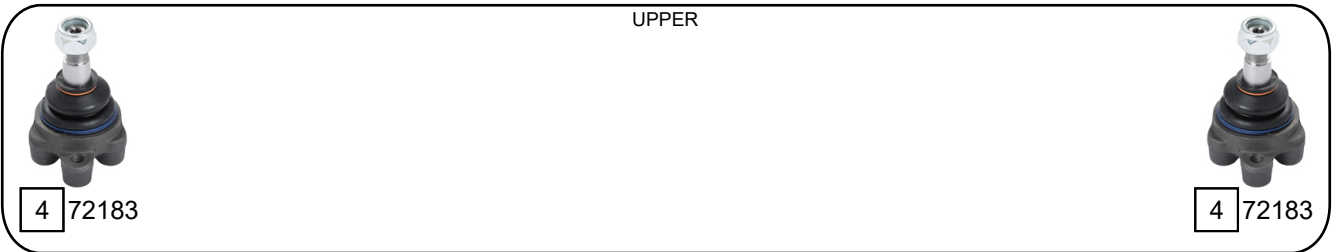

L400 / SPACE GEAR 4X4 (PD\_V, PD\_W)

06/1994 - 04/2007

Ref.	Sidem Ref.	Description	OE-number	Measures	Ref.	Sidem Ref.	Description	OE-number	Measures
1	871808	stabiliser mounting	MR150095	di:29	5	72286	ball joint lower left	MR208663	c:19.5
2	71267	stabiliser link	MR267874	L:65	6	72287	ball joint lower right	MR208664	c:19.5
3	71037	tie rod end	MR162710	c:13.8 th:FM14X1.5R	7	87163	stabiliser link rear axle	MR267875	L:117
4	72183	ball joint upper	MB527350	c:17.6	8	871904	stabiliser mounting	MR267684	di:22