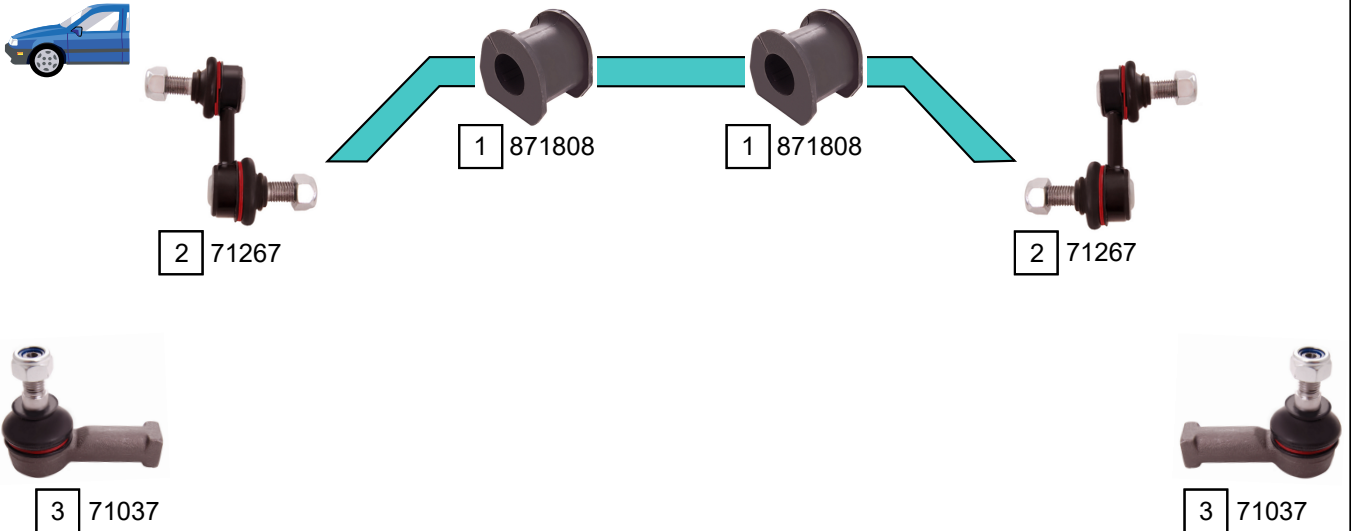

L400 / SPACE GEAR 4X4 (PD\_V, PD\_W)

06/1994 - 04/2007

Ref.	Sidem Ref.	Description	OE-number	Measures	Ref.	Sidem Ref.	Description	OE-number	Measures
1	871808	stabiliser mounting	MR150095	di:29	5	72286	ball joint lower left	MR208663	c:19.5
2	71267	stabiliser link	MR267874	L:65	6	72287	ball joint lower right	MR208664	c:19.5
3	71037	tie rod end	MR162710	c:13.8 th:FM14X1.5R	7	87163	stabiliser link rear axle	MR267875	L:117
4	72183	ball joint upper	MB527350	c:17.6	8	871904	stabiliser mounting	MR267684	di:22