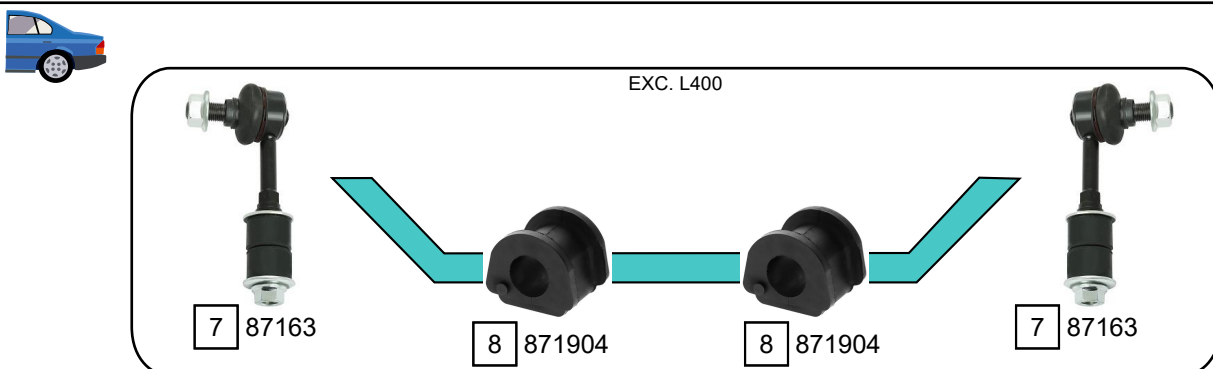

L400 / SPACE GEAR 4X4 (PD\_V, PD\_W)

06/1994 - 04/2007

Ref.	Sidem Ref.	Description	OE-number	Measures	Ref.	Sidem Ref.	Description	OE-number	Measures
1	871808	stabiliser mounting	MR150095	di:29	5	72286	ball joint lower left	MR208663	c:19.5
2	71267	stabiliser link	MR267874	L:65	6	72287	ball joint lower right	MR208664	c:19.5
3	71037	tie rod end	MR162710	c:13.8 th:FM14X1.5R	7	87163	stabiliser link rear axle	MR267875	L:117
4	72183	ball joint upper	MB527350	c:17.6	8	871904	stabiliser mounting	MR267684	di:22