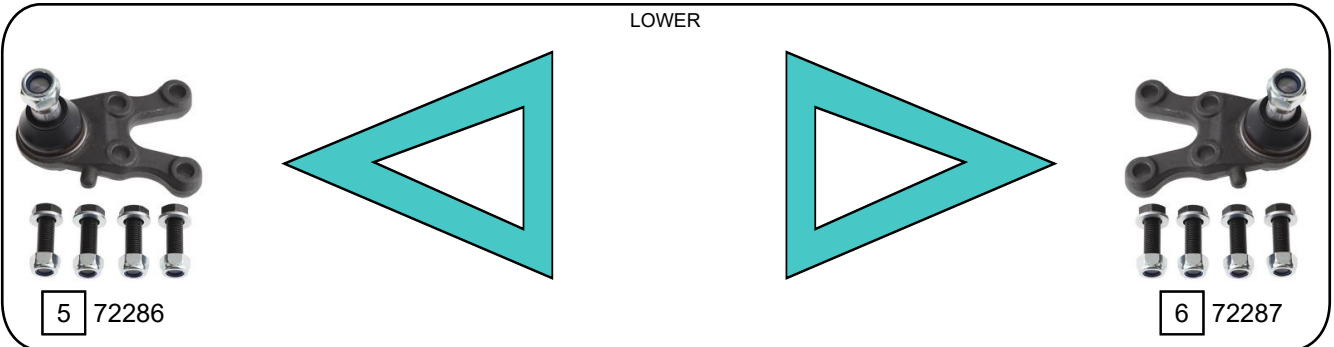

L400 / SPACE GEAR 4X4 (PD\_V, PD\_W)

06/1994 - 04/2007

Ref.	Sidem Ref.	Description	OE-number	Measures	Ref.	Sidem Ref.	Description	OE-number	Measures
1	871808	stabiliser mounting	MR150095	di:29	5	72286	ball joint lower left	MR208663	c:19.5
2	71267	stabiliser link	MR267874	L:65	6	72287	ball joint lower right	MR208664	c:19.5
3	71037	tie rod end	MR162710	c:13.8 th:FM14X1.5R	7	87163	stabiliser link rear axle	MR267875	L:117
4	72183	ball joint upper	MB527350	c:17.6	8	871904	stabiliser mounting	MR267684	di:22