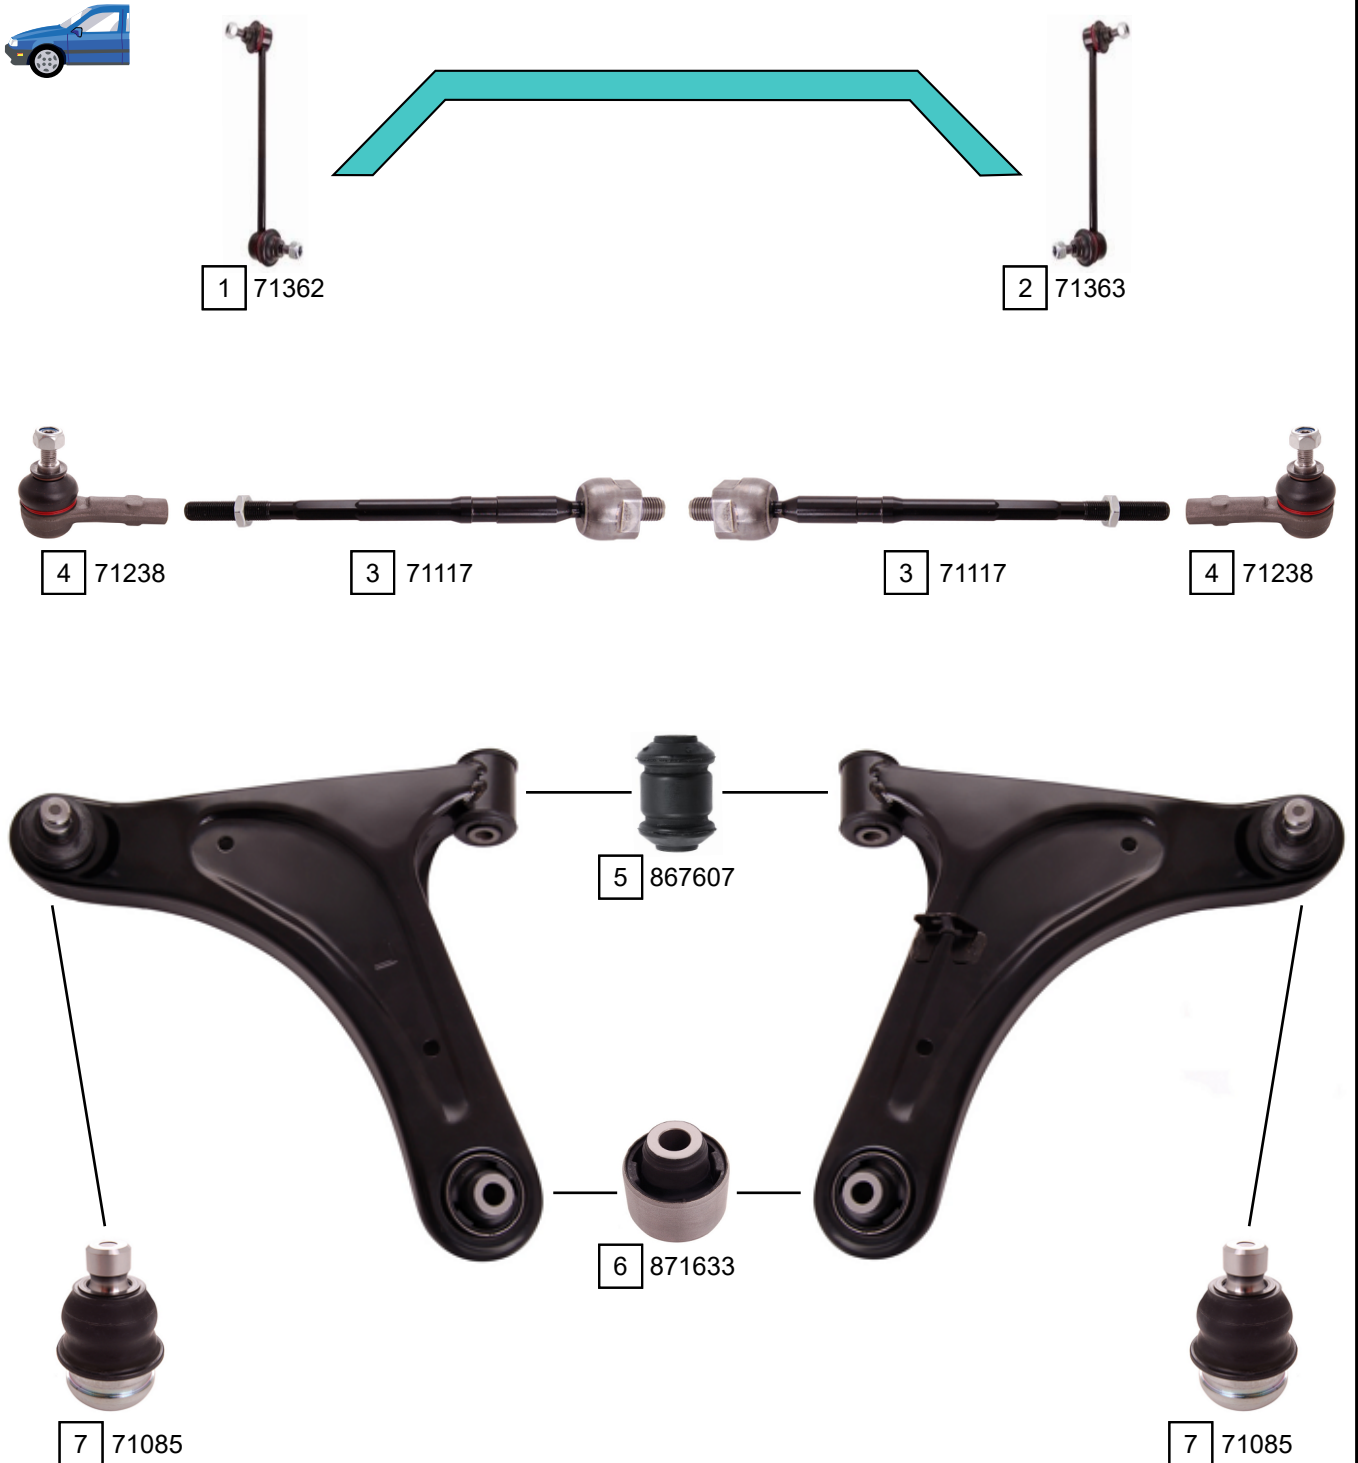

i (HA_)
i-MiEV (HA_)

01/2006 ->
07/2009 ->

Ref.	Sidem Ref.	Description	OE-number	Measures	Ref.	Sidem Ref.	Description	OE-number	Measures
1	71362	stabiliser link left	4056A065	L:240	5	867607	silentblock for TCA	Part of	di:12 do:37
2	71363	stabiliser link right	4056A066	L:240	6	871633	silentblock for TCA	MR316074	di:12.3 do:45
3	71117	axial joint	4422A035	th:MM14x1.5R L:264	7	71085	ball joint	Part of	c:18 do:39.9
4	71238	tie rod end	MB241982	c:13.4 th:FM12X1.25R					