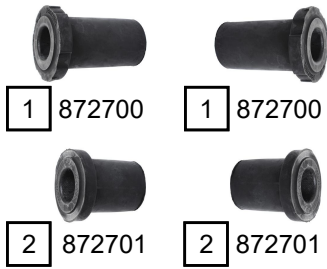

L200 (KJ_, KK_, KL_) 4WD

11/2014 ->

L200 (KJ_, KK_, KL_) 2WD HIGH RIDER

11/2014 ->

Ref.	Sidem Ref.	Description	OE-number	Measures	Ref.	Sidem Ref.	Description	OE-number	Measures
1	872700	spring bush	MB584531	di:16 do:27.6	2	872701	spring bush	4152A020	di:16 do:27.6