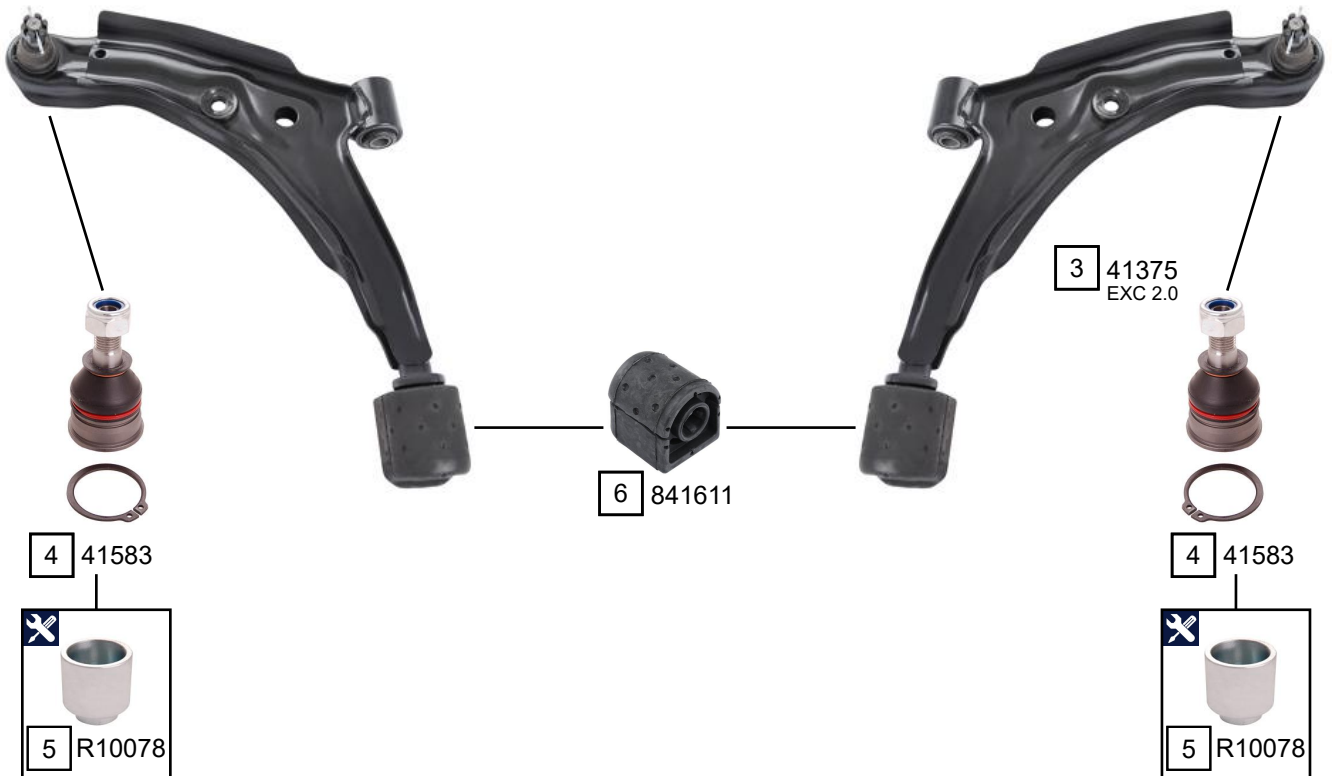

100 NX (B13)

08/1990 - 06/1995

Ref.	Sidem Ref.	Description	OE-number	Measures	Ref.	Sidem Ref.	Description	OE-number	Measures
1	41462	stabilizer link	54618 50Y00	L:79	5	R10078	mounting tool ring ø44 ø36	TOOL	di:36 do:44
2	41831	tie rod end	48520 02E26	c:13 th:FM12X1.25R	6	841611	silentblock for TCA	Part of	di:21
3	41375	TCA right wbj	54500 52Y70	c:15.3	7	41469	stabilizer link	54618 58Y60	L:161
4	41583	ball joint	40160 69Y10	c:14.7 do:39					