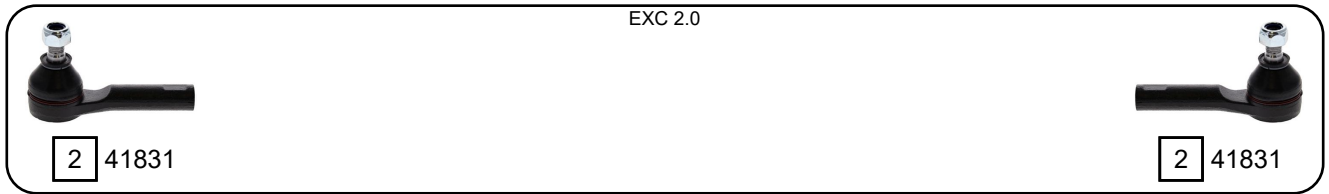

100 NX (B13)

08/1990 - 06/1995

Ref.	Sidem Ref.	Description	OE-number	Measures	Ref.	Sidem Ref.	Description	OE-number	Measures
1	41462	stabilizer link	54618 50Y00	L:79	5	R10078	mounting tool ring ø44 ø36	TOOL	di:36 do:44
2	41831	tie rod end	48520 02E26	c:13 th:FM12X1.25R	6	841611	silentblock for TCA	Part of	di:21
3	41375	TCA right wbj	54500 52Y70	c:15.3	7	41469	stabilizer link	54618 58Y60	L:161
4	41583	ball joint	40160 69Y10	c:14.7 do:39					