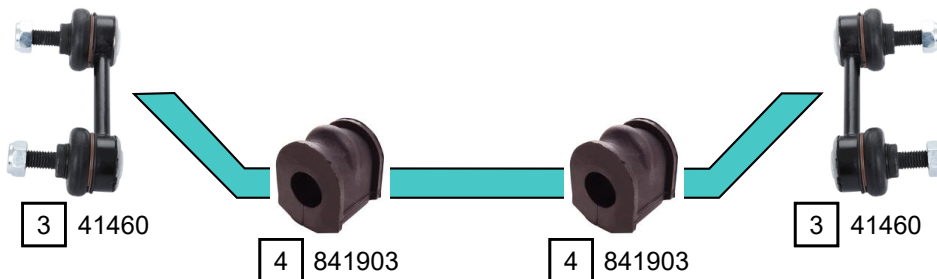

MICRA (K10)

12/1982 - 11/1992

Ref.	Sidem Ref.	Description	OE-number	Measures	Ref.	Sidem Ref.	Description	OE-number	Measures
1	41433	tie rod end	48520 01B25	c:11 th:FM12X1.25R	3	41460	stabiliser link rear axle	56261 4F725	L:90
2	41731 A	axial joint	48521 70A06	th:MM16X1R L:270	4	841903	stabiliser mounting	56243 4F101	di:15