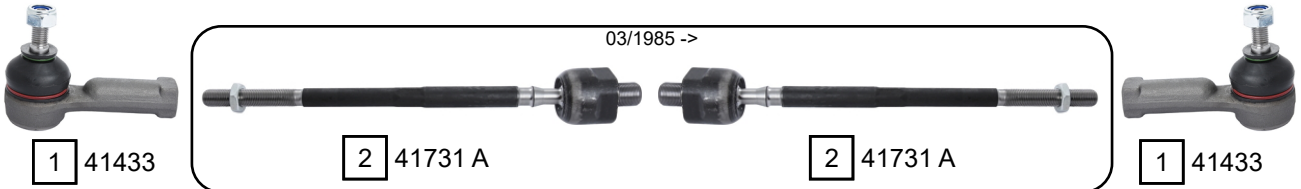

MICRA (K10)

12/1982 - 11/1992

Ref.	Sidem Ref.	Description	OE-number	Measures	Ref.	Sidem Ref.	Description	OE-number	Measures
1	41433	tie rod end	48520 01B25	c:11 th:FM12X1.25R	3	41460	stabiliser link rear axle	56261 4F725	L:90
2	41731 A	axial joint	48521 70A06	th:MM16X1R L:270	4	841903	stabiliser mounting	56243 4F101	di:15