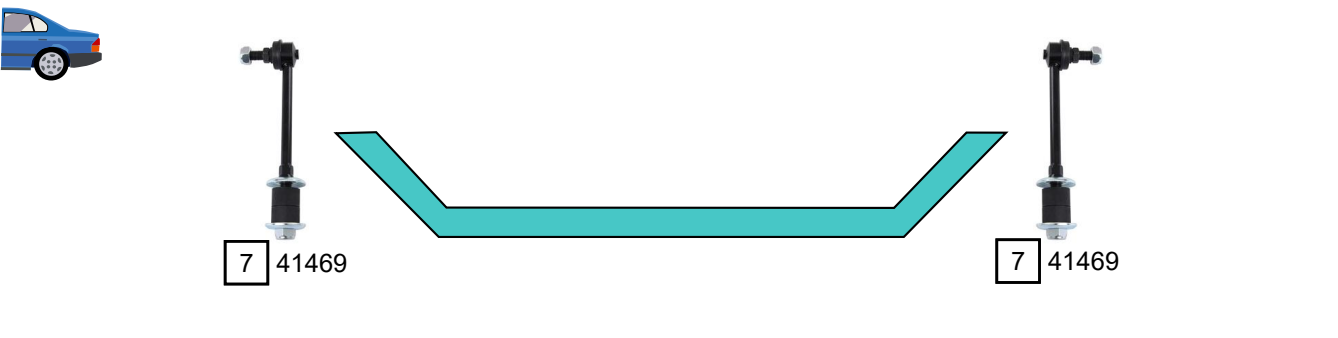

SUNNY III (N14 EXC. 2.0GTi-R)

10/1990 - 06/1995

Ref.	Sidem Ref.	Description	OE-number	Measures	Ref.	Sidem Ref.	Description	OE-number	Measures
1	41462	stabiliser link	54618 50Y00	L:79	5	R10078	mounting tool ring ø44 ø36	TOOL	di:36 do:44
2	41831	tie rod end	48520 02E26	c:13 th:FM12X1.25R	6	841611	silentblock for TCA	Part of	di:21
3	41375	TCA right wbj	54500 52Y70	c:15.3	7	41469	stabiliser link	54618 58Y60	L:161
4	41583	ball joint	40160 69Y10	c:14.7 do:39					