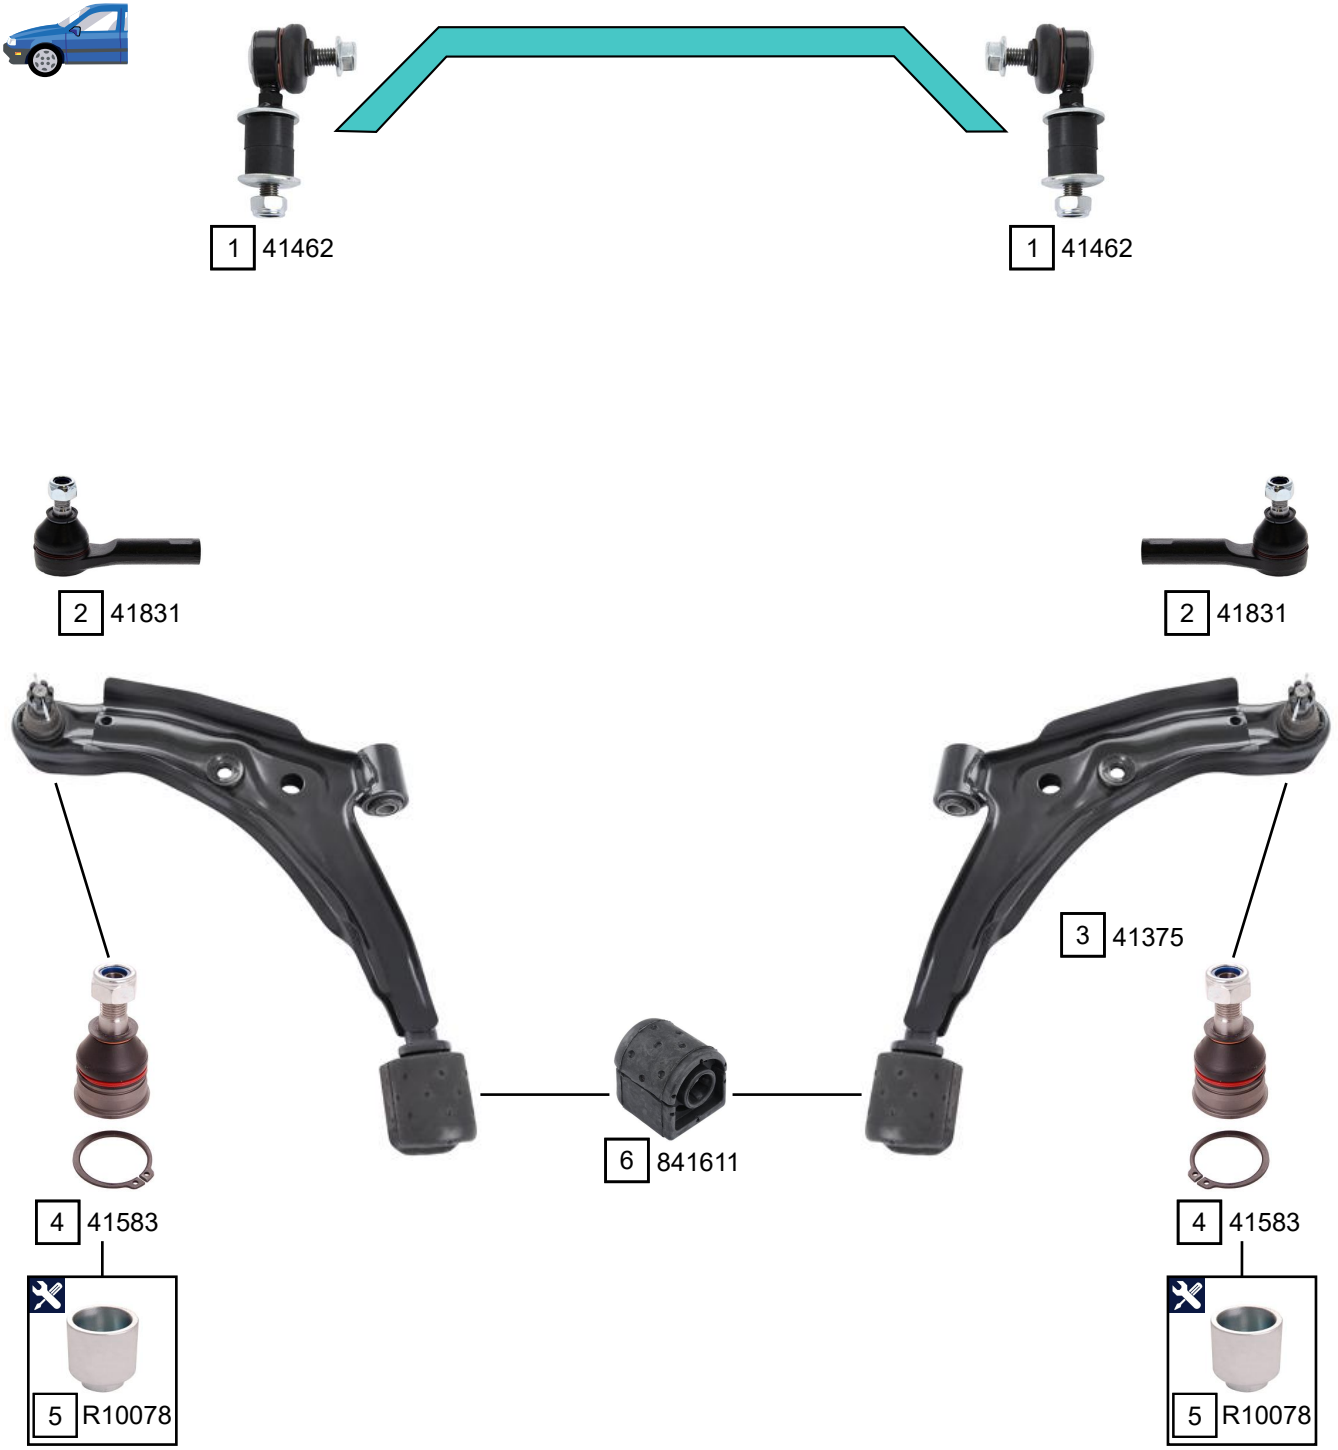

SUNNY III (N14 EXC. 2.0GTi-R)

10/1990 - 06/1995

Ref.	Sidem Ref.	Description	OE-number	Measures	Ref.	Sidem Ref.	Description	OE-number	Measures
1	41462	stabiliser link	54618 50Y00	L:79	5	R10078	mounting tool ring ø44 ø36	TOOL	di:36 do:44
2	41831	tie rod end	48520 02E26	c:13 th:FM12X1.25R	6	841611	silentblock for TCA	Part of	di:21
3	41375	TCA right wbj	54500 52Y70	c:15.3	7	41469	stabiliser link	54618 58Y60	L:161
4	41583	ball joint	40160 69Y10	c:14.7 do:39					