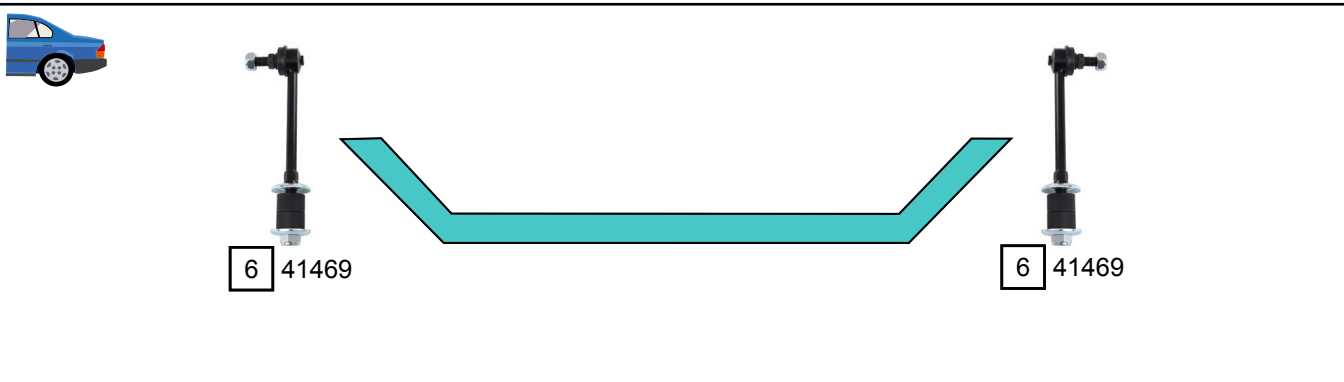

SUNNY III (N14 EXC. 2.0GTi-R)

10/1990 - 06/1995

Ref.	Sidem Ref.	Description	OE-number	Measures	Ref.	Sidem Ref.	Description	OE-number	Measures
1	41462	stabilizer link	54618 50Y00	L:79	4	R10078	mounting tool ring ø44 ø36	TOOL	di:36 do:44
2	41831	tie rod end	48520 02E26	c:13 th:FM12X1.25R	5	841611	silentblock for TCA	Part of	di:21
3	41583	ball joint	40160 69Y10	c:14.7 do:39	6	41469	stabilizer link	54618 58Y60	L:161