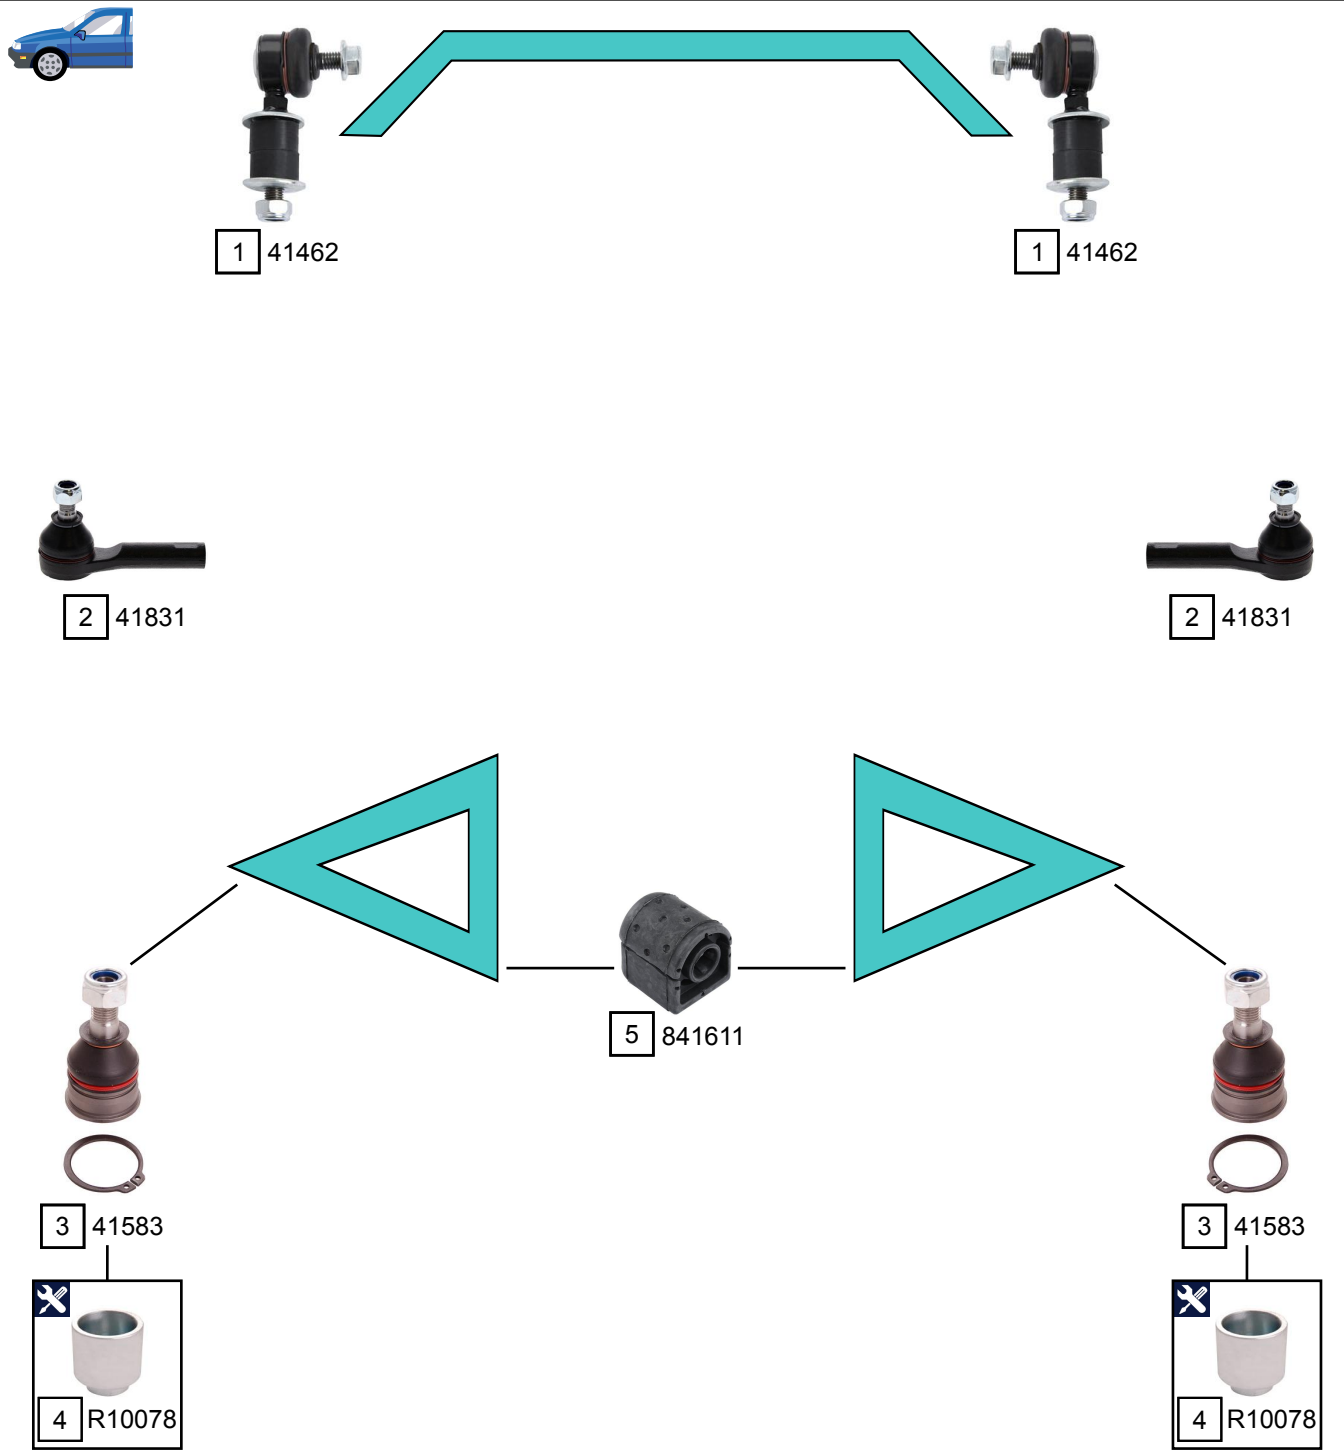

SUNNY III (N14 EXC. 2.0GTi-R)

10/1990 - 06/1995

Ref.	Sidem Ref.	Description	OE-number	Measures	Ref.	Sidem Ref.	Description	OE-number	Measures
1	41462	stabilizer link	54618 50Y00	L:79	4	R10078	mounting tool ring ø44 ø36	TOOL	di:36 do:44
2	41831	tie rod end	48520 02E26	c:13 th:FM12X1.25R	5	841611	silentblock for TCA	Part of	di:21
3	41583	ball joint	40160 69Y10	c:14.7 do:39	6	41469	stabilizer link	54618 58Y60	L:161