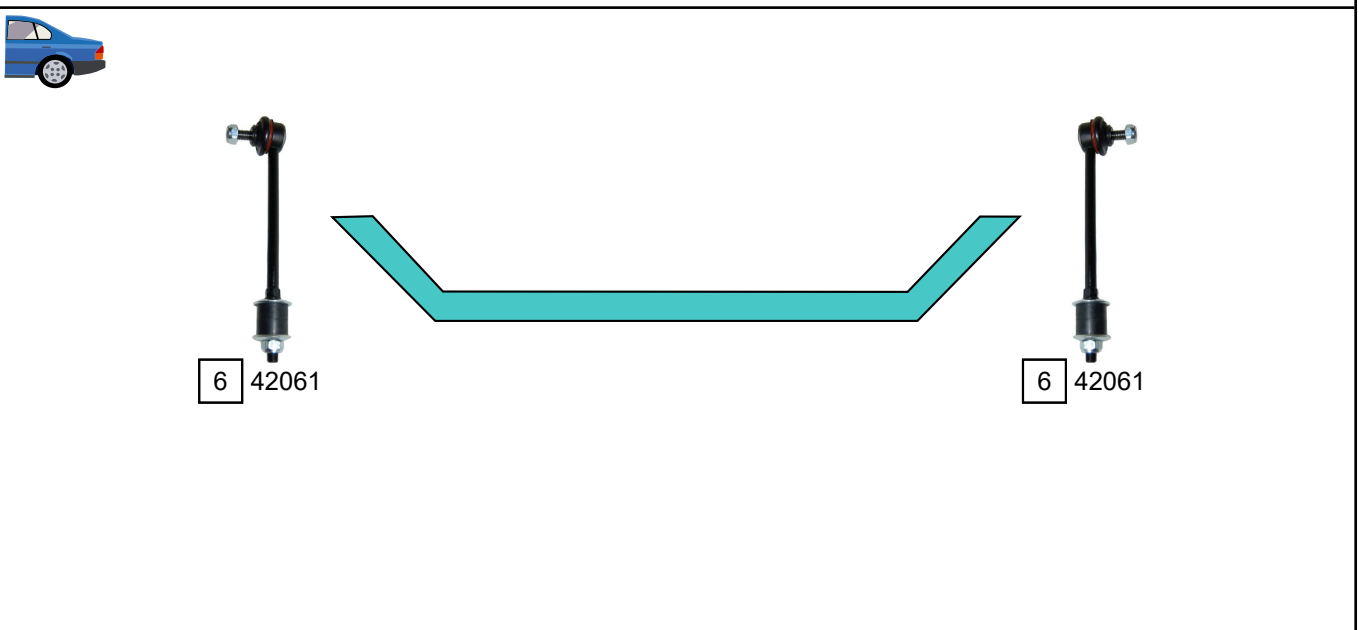

TERRANO III (R50)

10/1997 - 08/2003

Ref.	Sidem Ref.	Description	OE-number	Measures	Ref.	Sidem Ref.	Description	OE-number	Measures
1	42060	stabiliser link	54618 3W400	L:190	4	42070	TCA left wbj	54501 0W001	c:16.7
2	41032	tie rod end	48520 0P725	c:14.8 th:FM14X1.5R	5	42071	TCA right wbj	54500 0W000	c:16.7
3	42010	axial joint	48521 0W026	th:MM20x1.5R L:328	6	42061	stabiliser link rear axle	56260 0W001	L:163