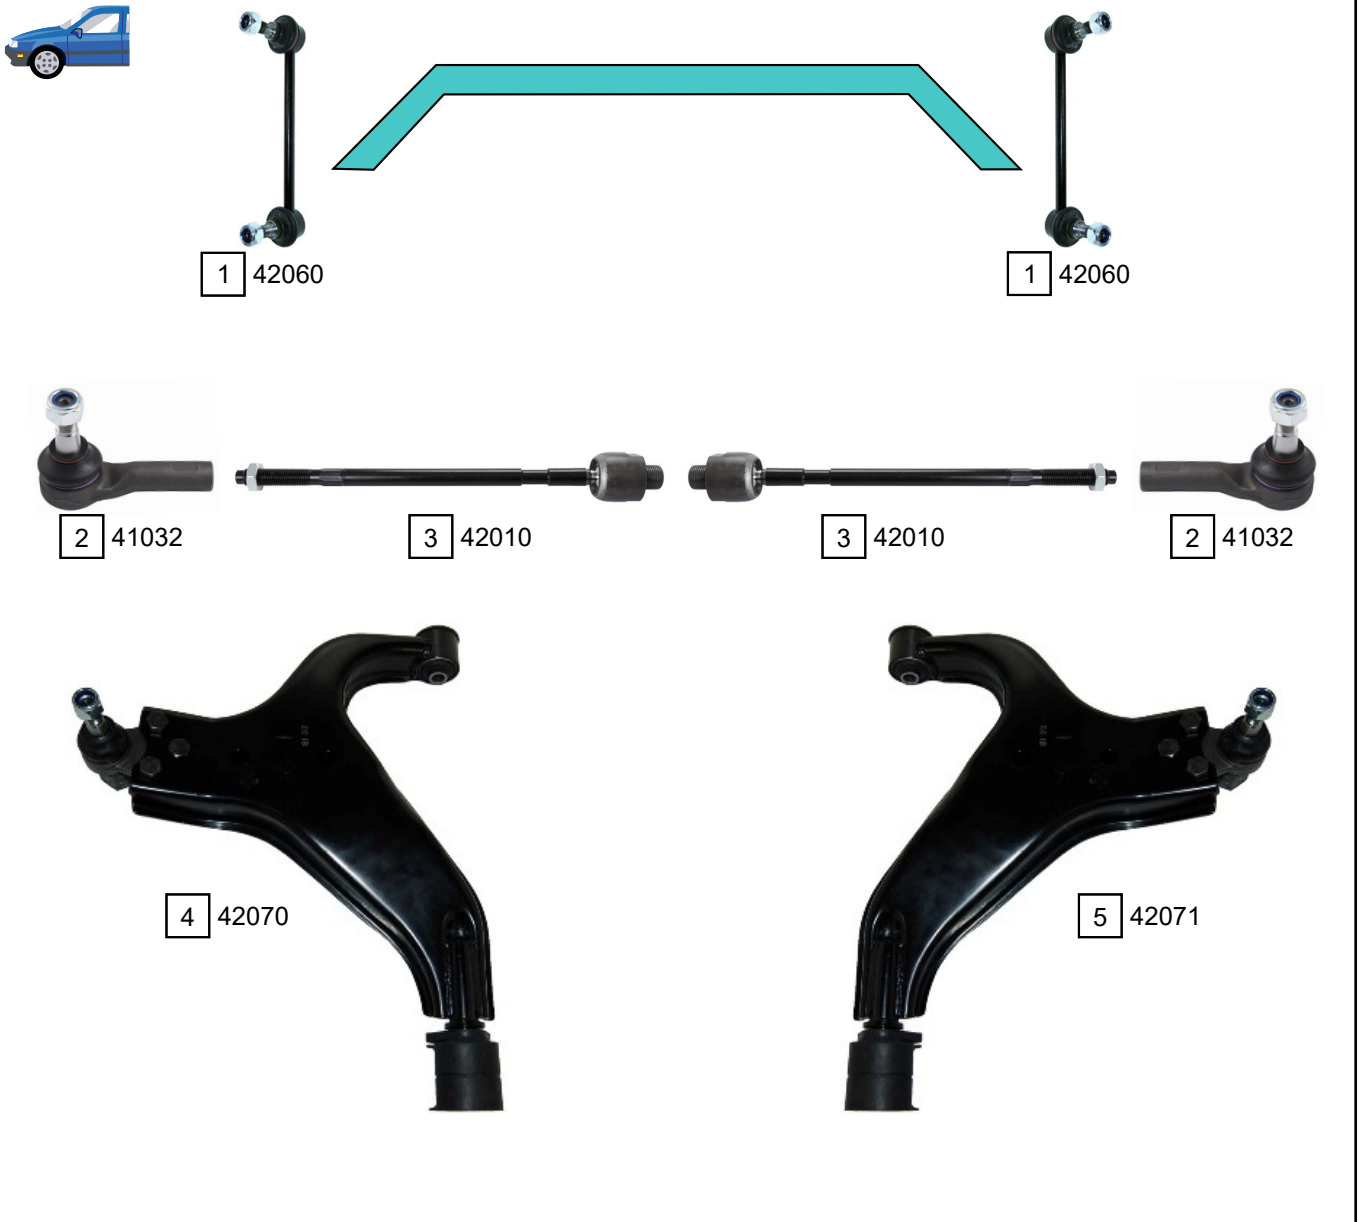

TERRANO III (R50)

10/1997 - 08/2003

Ref.	Sidem Ref.	Description	OE-number	Measures	Ref.	Sidem Ref.	Description	OE-number	Measures
1	42060	stabiliser link	54618 3W400	L:190	4	42070	TCA left wbj	54501 0W001	c:16.7
2	41032	tie rod end	48520 0P725	c:14.8 th:FM14X1.5R	5	42071	TCA right wbj	54500 0W000	c:16.7
3	42010	axial joint	48521 0W026	th:MM20x1.5R L:328	6	42061	stabiliser link rear axle	56260 0W001	L:163