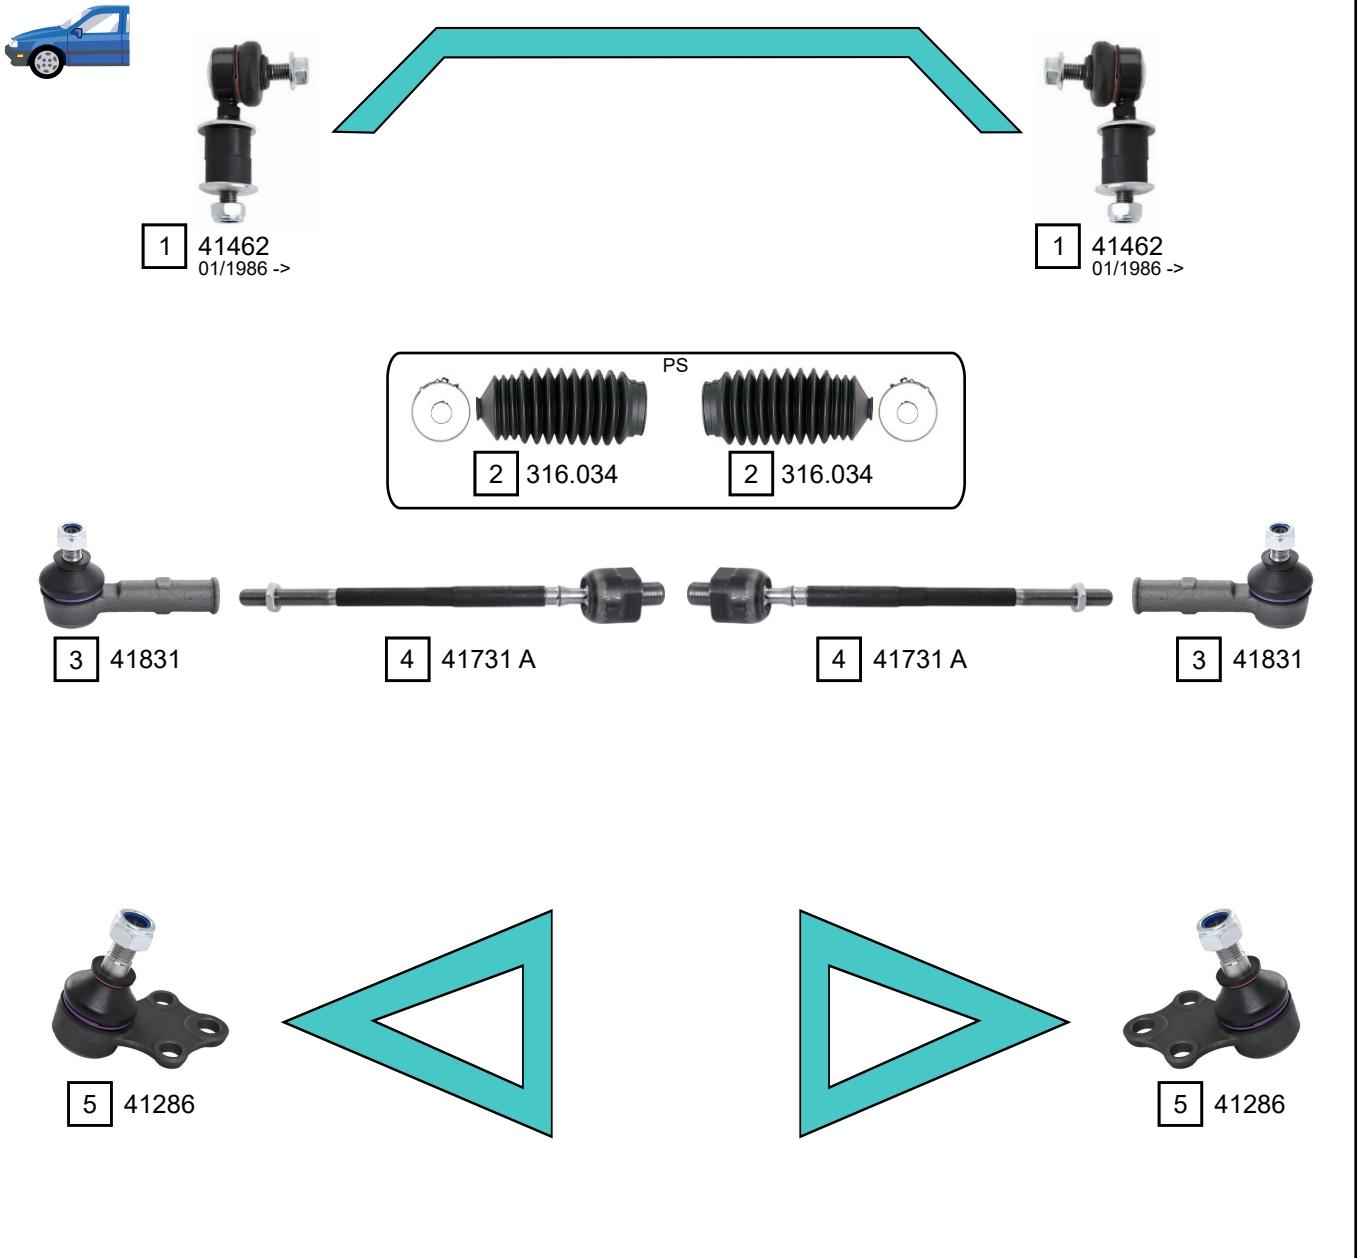

BLUEBIRD (U11,WU11,T72)

11/1983 - 05/1990

Ref.	Sidem Ref.	Description	OE-number	Measures	Ref.	Sidem Ref.	Description	OE-number	Measures
1	41462	stabiliser link	54618 50Y00	L:79	4	41731 A	axial joint	48521 70A06	th:MM16X1R L:270
2	316.034	steering rack gaiter	48203 10V00	D:45 d:9 L:160	5	41286	ball joint lower	40160 85E00	c:14.9
3	41831	tie rod end	48520 02E26	c:13 th:FM12X1.25R					