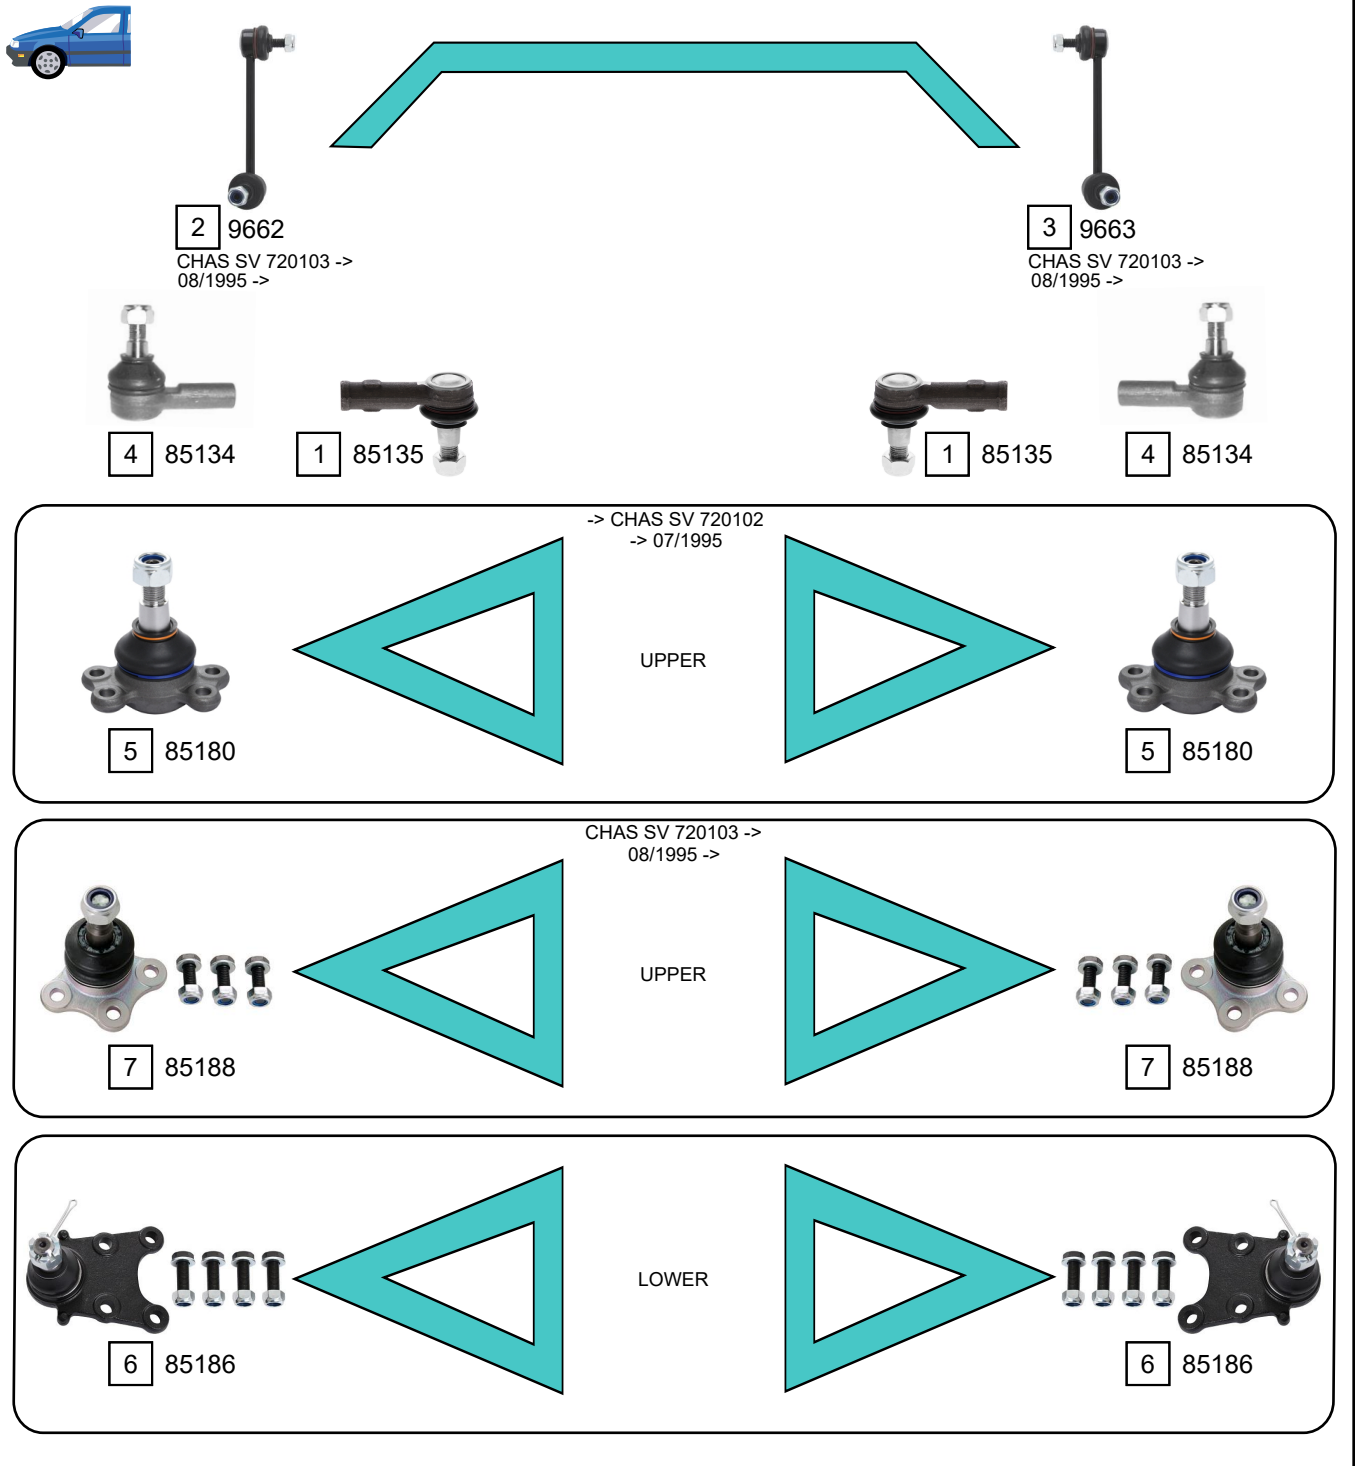

OPEL

FRONTERA - MONTEREY

FRONTERA A (5_MWL4)
MONTEREY A (UBS_)

03/1992 - 10/1998
09/1991 - 07/1998

Ref.	Sidem Ref.	Description	OE-number	Measures	Ref.	Sidem Ref.	Description	OE-number	Measures
1	85135	tie rod end	3 24 057	c:16 th:FM14x1.5R	5	85180	ball joint upper	3 10 821	c:17.4
2	9662	stabiliser link left	3 50 607	L:150	6	85186	ball joint lower	3 52 828	c:20.5
3	9663	stabiliser link right	3 50 608	L:150	7	85188	ball joint upper	3 10 823	c:17.6
4	85134	tie rod end	3 24 058	c:16 th:FM14X1.5L	8	85063	stabiliser link	4 44 065	L:204