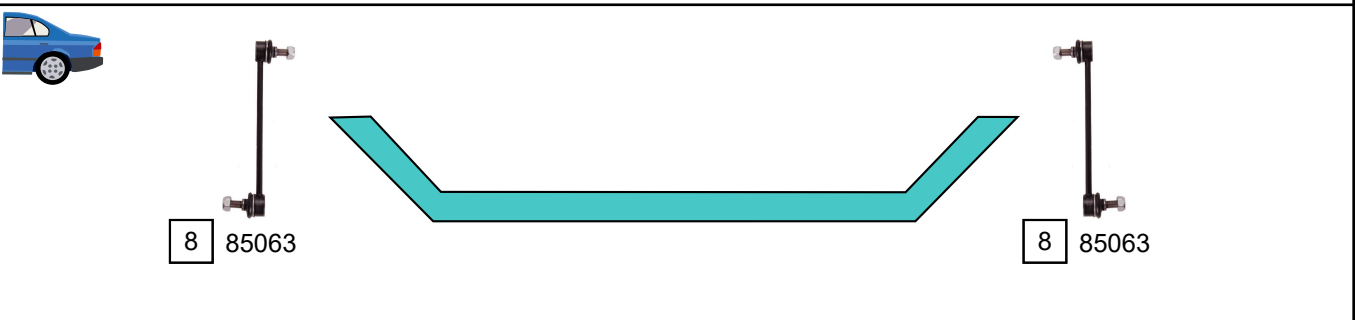

OPEL

FRONTERA - MONTEREY

FRONTERA A (5_MWL4)
MONTEREY A (UBS_)

03/1992 - 10/1998
09/1991 - 07/1998

Ref.	Sidem Ref.	Description	OE-number	Measures	Ref.	Sidem Ref.	Description	OE-number	Measures
1	85135	tie rod end	3 24 057	c:16 th:FM14x1.5R	5	85180	ball joint upper	3 10 821	c:17.4
2	9662	stabiliser link left	3 50 607	L:150	6	85186	ball joint lower	3 52 828	c:20.5
3	9663	stabiliser link right	3 50 608	L:150	7	85188	ball joint upper	3 10 823	c:17.6
4	85134	tie rod end	3 24 058	c:16 th:FM14X1.5L	8	85063	stabiliser link	4 44 065	L:204