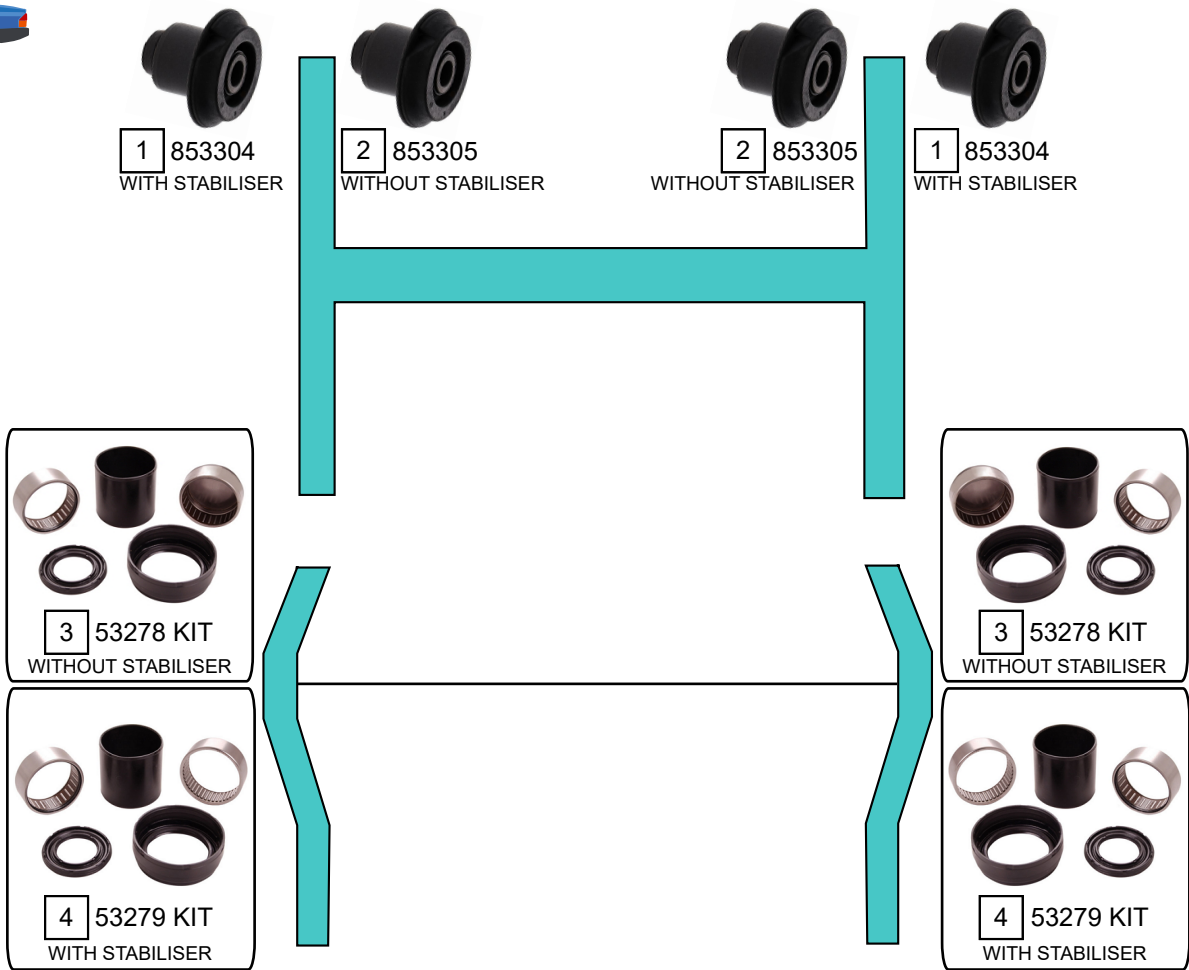

106 I - II (1A, 1C)

09/1991 - 02/2004

Ref.	Sidem Ref.	Description	OE-number	Measures	Ref.	Sidem Ref.	Description	OE-number	Measures
1	853304	mounting axle body	5131 63	di:12 do:33.4	3	53278 KIT	repair kit rear axle	5131 64 S1	
2	853305	mounting axle body	5131 65	di:12 do:33	4	53279 KIT	repair kit rear axle	5131 64 S1	