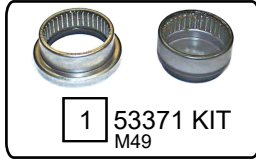

PEUGEOT PARTNER

PARTNER (M49-M59)

11/1996 - 03/2008

Ref.	Sidem Ref.	Description	OE-number	Measures	Ref.	Sidem Ref.	Description	OE-number	Measures
1	53371 KIT	repair kit rear axle	5131 48 S1		3	853312	mounting axle body	5131 47	di:12.1 do:46.5
2	53000	repair kit rear axle	5131 48 S2		4	853313	mounting axle body	5152 62	di:12.5