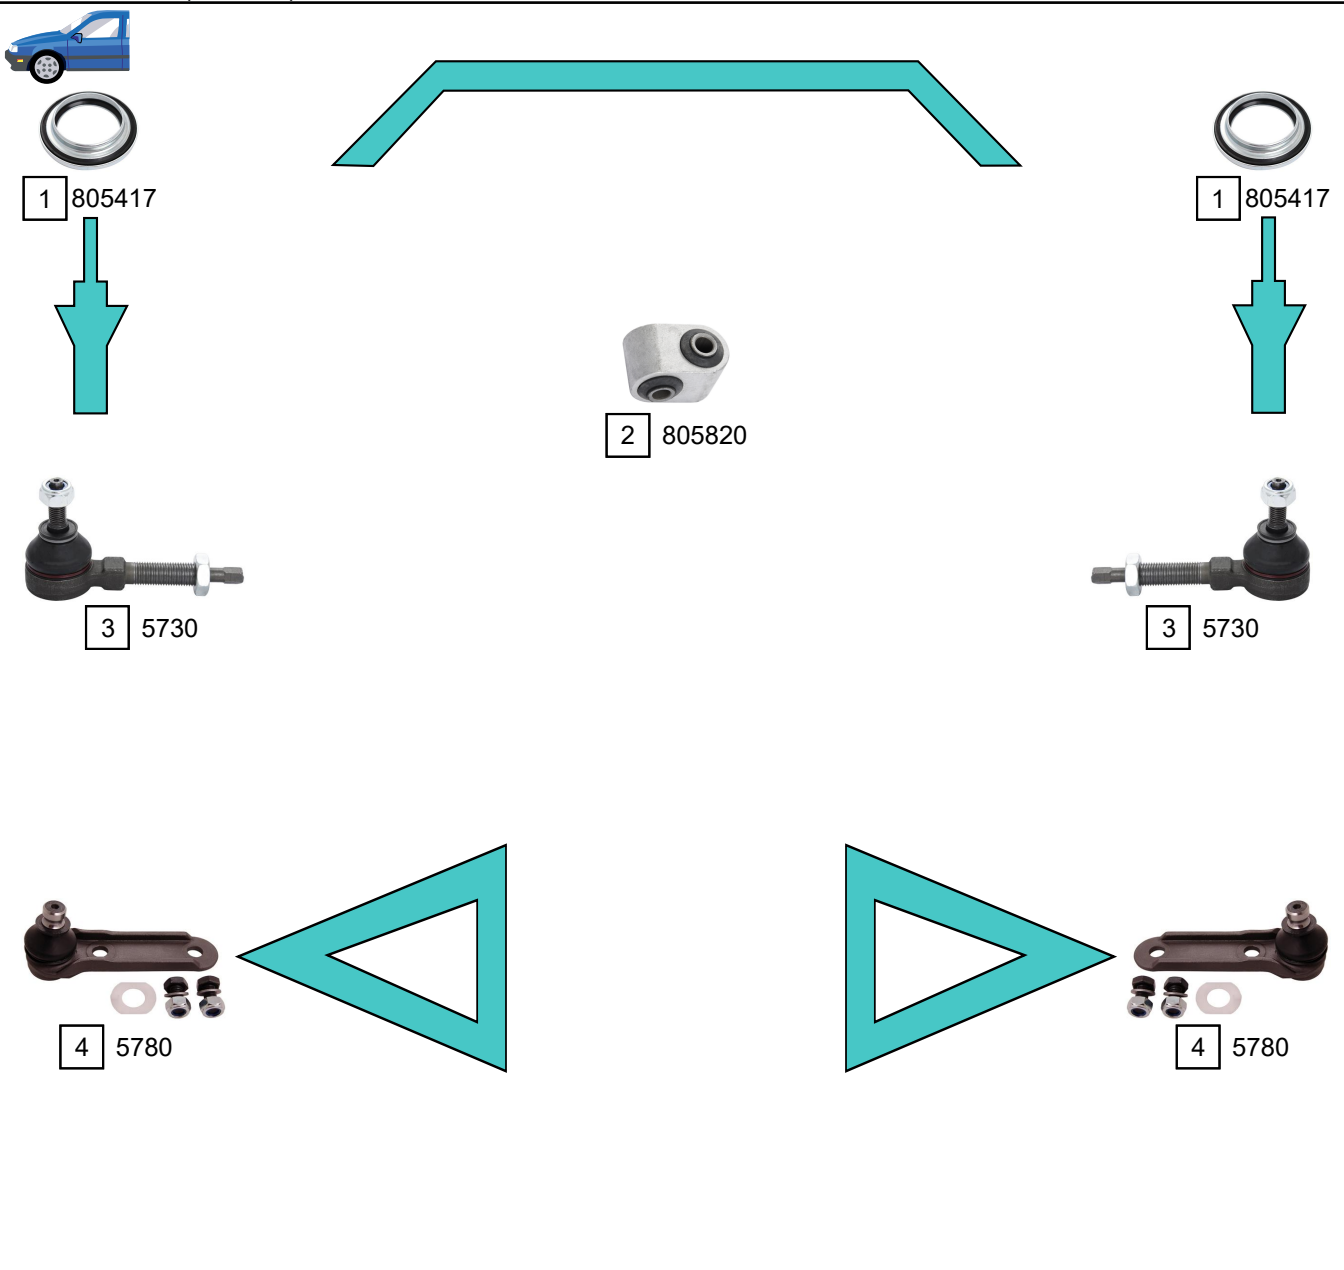

R21 (DIESEL)
R21 NEVADA (DIESEL)

03/1986 - 08/1994

Ref.	Sidem Ref.	Description	OE-number	Measures	Ref.	Sidem Ref.	Description	OE-number	Measures
1	805417	bearing	77 00 777 654	di:62 do:99.5 L:20	4	5780	ball joint lower	77 01 464 037	c:18
2	805820	joint steering column	77 00 687 433		5	805303	mounting axle body	77 00 762 843	di:32 do:72
3	5730	tie rod end	77 01 469 230	c:11.9 th:MM14X1.5R					