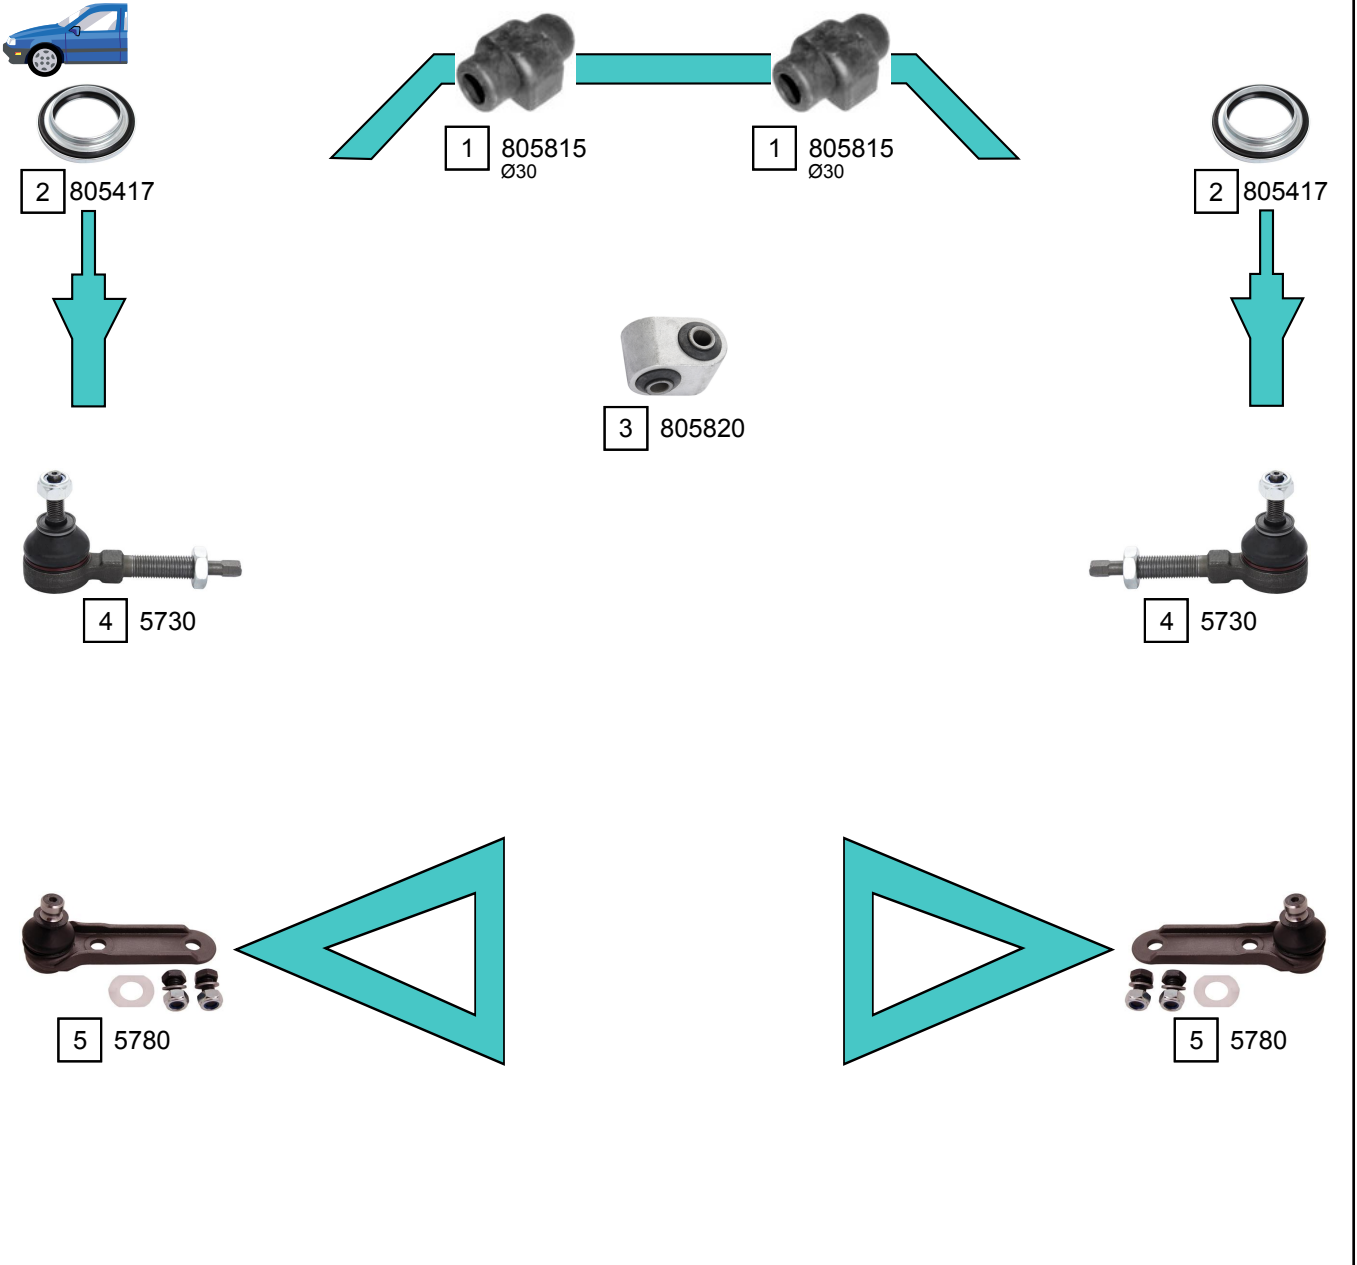

R21 (DIESEL)  
R21 NEVADA (DIESEL)

03/1986 - 08/1994

Ref.	Sidem Ref.	Description	OE-number	Measures	Ref.	Sidem Ref.	Description	OE-number	Measures
1	805815	stabiliser mounting	77 00 771 562	di:30.6	4	5730	tie rod end	77 01 469 230	c:11.9 th:MM14X1.5R
2	805417	bearing	77 00 777 654	di:62 do:99.5 L:20	5	5780	ball joint lower	77 01 464 037	c:18
3	805820	joint steering column	77 00 687 433		6	805303	mounting axle body	77 00 762 843	di:32 do:72