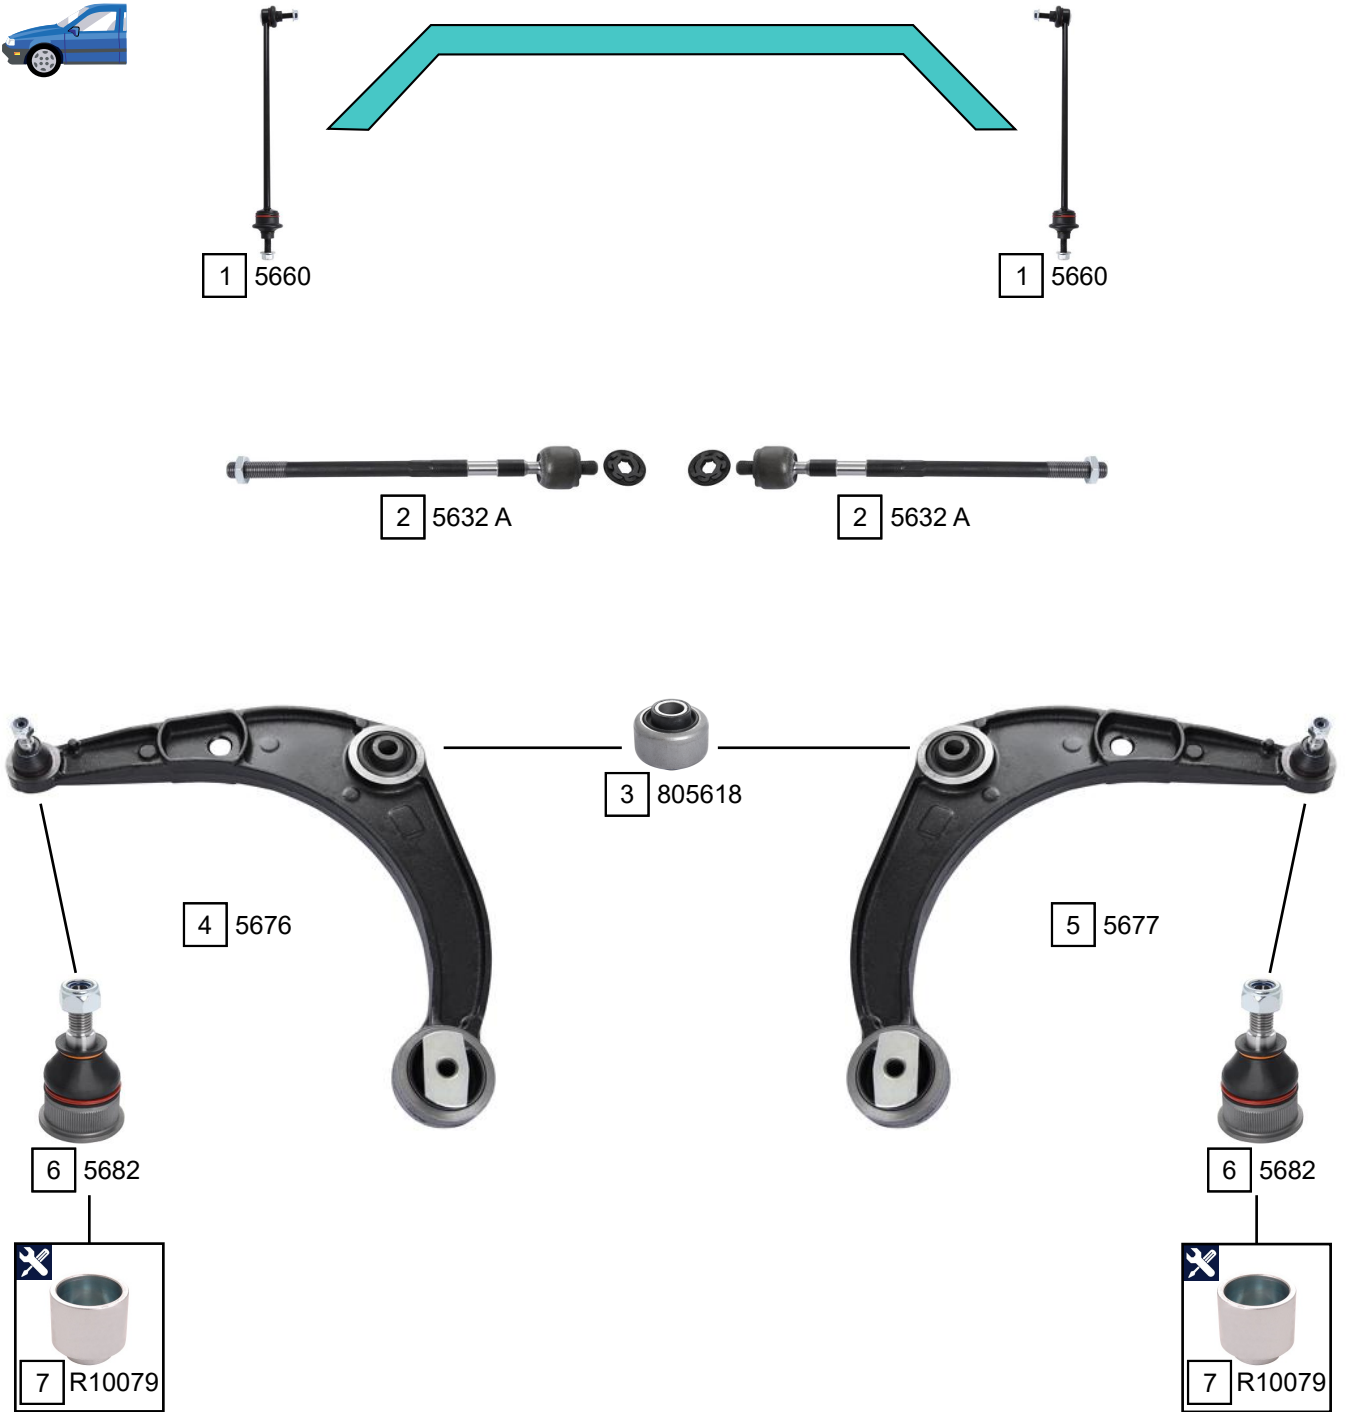

SAFRANE (B54_)

04/1992 - 04/2000

Ref.	Sidem Ref.	Description	OE-number	Measures	Ref.	Sidem Ref.	Description	OE-number	Measures
1	5660	stabiliser link	77 00 805 494	L:366	5	5677	TCA right wbj	77 00 807 581	c:14.2
2	5632 A	axial joint	Part of	th:MM12X1R L:291	6	5682	ball joint lower	77 00 421 804	c:14.2 do:38.4
3	805618	silentblock for TCA	77 00 806 239	di:18.2 do:55	7	R10079	mounting tool ring ø46 ø38	TOOL	di:38 do:46
4	5676	TCA left wbj	77 00 807 580	c:14.2					